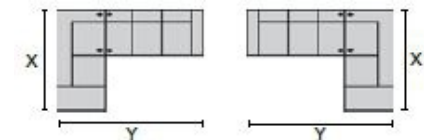

35 RHF Corner Chaise
36 LHF Corner Chaise
83 x 38 x 34"
211 x 97 x 87cm

40 RHF Sofa Split
39 LHF Sofa Split
89 x 38 x 34"
227 x 97 x 87cm

62 Pushback Chair
34 x 38 x 37"
87 x 97 x 94cm
IA: 22" / 56cm

Dimensions are the same for reverse direction where applicable.

POPULAR CONFIGURATIONS

Note: Always assemble configurations from right hand facing to left hand facing. Dimensions are shown as width x depth.

C2 5-Seat Corner Sectional
89 x 89"

C4 6-Seat Corner Curve Sectional with Chaise

C7 5-Seat Corner Curve Sectional

C9 5-Seat Corner Sectional with Chaise Lounge

CE 4-Seat Corner Sectional with Chaise Lounge

Specifications are correct at time of printing and are subject to change without notice.