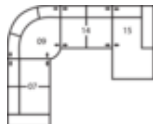

07 LHF Loveseat
51 x 38 x 34"
130 x 97 x 87cm

09 Corner Curve
49 x 49 x 34"
125 x 125 x 87cm

10 Armless Chair
23 x 38 x 34"
59 x 97 x 87cm

11 Corner Square
38 x 38 x 34"
96 x 97 x 87cm

13 RHF Sofa
12 LHF Sofa
74 x 38 x 34"
188 x 97 x 87cm

14 Armless Loveseat
46 x 38 x 34"
117 x 97 x 87cm

15 RHF Chaise
16 LHF Chaise
30 x 60 x 34"
77 x 153 x 87cm

22 Sofabed 60"
79 x 38 x 34"
201 x 97 x 87cm
IA: 69" / 176cm

33 Swivel Chair
36 x 38 x 33"
92 x 97 x 84cm
IA: 23" / 59cm

35 RHF Corner Chaise
36 LHF Corner Chaise
83 x 38 x 34"
211 x 97 x 87cm

40 RHF Sofa Split
39 LHF Sofa Split
89 x 38 x 34"
227 x 97 x 87cm

62 Pushback Chair
34 x 38 x 37"
87 x 97 x 94cm
IA: 22" / 56cm

Dimensions are the same for reverse direction where applicable.

POPULAR CONFIGURATIONS

Note: Always assemble configurations from right hand facing to left hand facing. Dimensions are shown as width x depth.

C2 5-Seat Corner Sectional
89 x 89"

C4 6-Seat Corner Curve Sectional with Chaise