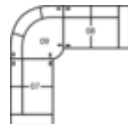

14 Armless Loveseat
46 x 38 x 34"
117 x 97 x 87cm

15 RHF Chaise
16 LHF Chaise
30 x 60 x 34"
77 x 153 x 87cm

22 Sofabed 60"
79 x 38 x 34"
201 x 97 x 87cm
IA: 69" / 176cm

33 Swivel Chair
36 x 38 x 33"
92 x 97 x 84cm
IA: 23" / 59cm

35 RHF Corner Chaise
36 LHF Corner Chaise
83 x 38 x 34"
211 x 97 x 87cm

40 RHF Sofa Split
39 LHF Sofa Split
89 x 38 x 34"
227 x 97 x 87cm

62 Pushback Chair
34 x 38 x 37"
87 x 97 x 94cm
IA: 22" / 56cm

Dimensions are the same for reverse direction where applicable.

POPULAR CONFIGURATIONS

Note: Always assemble configurations from right hand facing to left hand facing. Dimensions are shown as width x depth.

C2 5-Seat Corner Sectional
89 x 89"

C4 6-Seat Corner Curve Sectional with Chaise

C7 5-Seat Corner Curve Sectional

C9 5-Seat Corner Sectional with Chaise Lounge

CE 4-Seat Corner Sectional with Chaise Lounge

Specifications are correct at time of printing and are subject to change without notice.