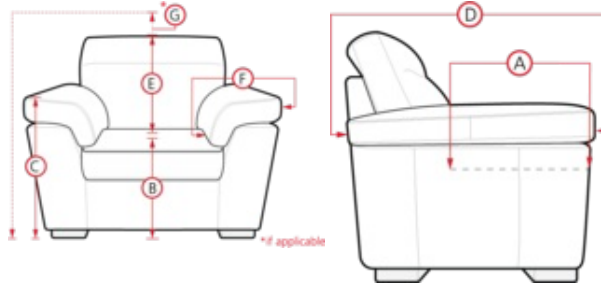

77307 WESTSIDE

The Westside collection offers straightforward comfort. The collection features a curved track arm with softened edges and T-shaped back cushions that extend over the arms. The blown-fibre back cushions create a pillow-like softness to sink into, and the foam-filled seats ensure you feel supported. Top-stitching details highlight the curved arms and plush cushions. The Westside collection is available in a variety of standalone and sectional pieces including a pull-out sofa bed or integrated sectional sleepers. Multiple corner options can be selected for sectional configurations that best fit your space and style. The versatile design and small scale of the Westside collection make it an easy choice for any space.

FEATURE IMAGE (shown)
CONFIGURATION C7
07 LHF Loveseat
09 Corner Curve
08 RHF Loveseat

77307 WESTSIDE

- A. Seat Depth: 20.0 in / 50.8 cm
- C. Arm Height: 26.3 in / 66.7 cm
- E. Seat Back Height: 21.0 in / 53.34 cm
- G. Headrest Extension: N/A

01 Sofa
79 x 38 x 34"
201 x 97 x 87cm
IA: 69" / 176cm

02 Chair
33 x 38 x 34"
84 x 97 x 87cm
IA: 23" / 59cm

03 Loveseat
56 x 38 x 34"
143 x 97 x 87cm
IA: 46" / 117cm

04 Ottoman
23 x 23 x 17"
59 x 59 x 44cm

POPULAR CONFIGURATIONS

Note: Always assemble configurations from right hand facing to left hand facing. Dimensions are shown as width x depth.

C2 5-Seat Corner Sectional
89 x 89"

C4 6-Seat Corner Curve Sectional with Chaise