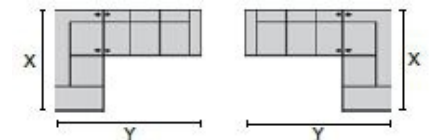

77323 HARLEY

PALLISER[®]
My Home, My Style, My Way™

- A. Seat Depth: 20.0 in / 50.8 cm
- C. Arm Height: 26.5 in / 67.3 cm
- E. Seat Back Height: N/A
- G. Headrest Extension: N/A

- B. Seat Height: 21.0 in / 53.3 cm
- D. Arm Depth: N/A
- F. Width of Arm: N/A

Measurements displayed here represent the standard for this series. Some pieces may vary.

01 Sofa
83 x 40 x 36"
211 x 102 x 92cm
IA: 59" / 150cm

02 Chair
43 x 40 x 36"
110 x 102 x 92cm
IA: 23" / 59cm

03 Loveseat
61 x 40 x 36"
155 x 102 x 92cm
IA: 36" / 92cm

04 Ottoman
24 x 24 x 14"
61 x 61 x 36cm

Dimensions are the same for reverse direction where applicable.

Specifications are correct at time of printing and are subject to change without notice.

LHF = left hand facing means the "end arm" is on the LEFT HAND SIDE of the upholstered piece when you are standing in front of the piece.