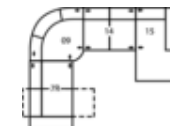

74 Ottoman Rectangular
37 x 23 x 17"
94 x 59 x 44cm

83 Wedge Seat 22 Degree
27 x 38 x 34"
69 x 97 x 87cm

84 Ottoman Angled Large
45 x 29 x 17"
115 x 74 x 44cm

85 Wedge Seat 45 Degree
49 x 38 x 34"
125 x 97 x 87cm

89 RHF Chair
88 LHF Chair
33 x 38 x 34"
84 x 97 x 87cm

95 Chair w/2 Arms
42 x 38 x 34"
107 x 97 x 87cm
IA: 24" / 61cm

Dimensions are the same for reverse direction where applicable.

POPULAR CONFIGURATIONS

Note: Always assemble configurations from right hand facing to left hand facing. Dimensions are shown as width x depth.

C2 5-Seat Corner Sectional
95 x 93"

C3 4-Seat Angled Sectional
144 x 50"

CM 3-Seat Reclining Sofa Sectional with Chaise

CN 5-Seat Curved Corner Left Reclining Sectional

CO 5-Seat Curved Corner Left Reclining Sectional with

CP 6-Seat Curved Corner Left Reclining Sectional with

Specifications are correct at time of printing and are subject to change without notice.