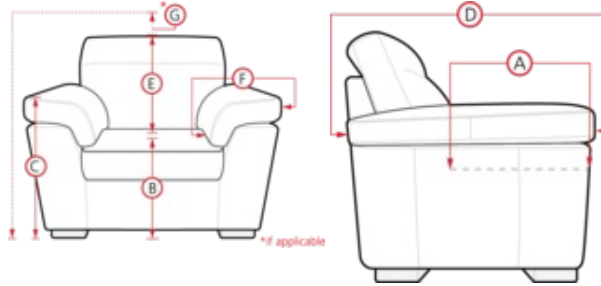

77515 PUSH

The Push collection has a sleek, stylish appeal that brings contemporary elegance to stationary seating with the addition of a manual reclining function. The comfortable wide track arm is trimmed with elegant topstitching details, fully padded and tufted on the outside. The bolstered adjustable headrest offers padded support and the perfect position for watching TV. While in the fully reclined position, enjoy the functional charm of this collection, put your feet up and relax. Flexible in style, the Push is a practical addition to your living space that can take on a variety of positions designed to work well for any lifestyle and enhance your comfort level.

FEATURE IMAGE (shown)
CONFIGURATION CQ
7R LHF Loveseat Manual Recliner
09 Corner Curve
8R RHF Loveseat Manual Recliner

77515 PUSH

- A. Seat Depth: 23.8 in / 60.5 cm
- C. Arm Height: N/A
- E. Seat Back Height: N/A
- G. Headrest Extension: N/A

89 RHF Chair
88 LHF Chair
33 x 38 x 34"
84 x 97 x 87cm

95 Chair w/2 Arms
42 x 38 x 34"
107 x 97 x 87cm
IA: 24" / 61cm

Dimensions are the same for reverse direction where applicable.

POPULAR CONFIGURATIONS

Note: Always assemble configurations from right hand facing to left hand facing. Dimensions are shown as width x depth.

C2 5-Seat Corner Sectional
95 x 93"

C3 4-Seat Angled Sectional
144 x 50"

CM 3-Seat Reclining Sofa Sectional with Chaise