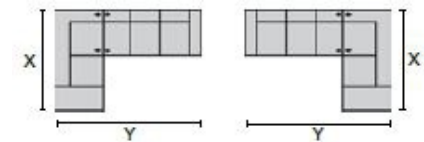

89 RHF Chair
88 LHF Chair
33 x 38 x 34"
84 x 97 x 87cm

95 Chair w/2 Arms
42 x 38 x 34"
107 x 97 x 87cm
IA: 24" / 61cm

Dimensions are the same for reverse direction where applicable.

POPULAR CONFIGURATIONS

Note: Always assemble configurations from right hand facing to left hand facing. Dimensions are shown as width x depth.

C2 5-Seat Corner Sectional
95 x 93"

C3 4-Seat Angled Sectional
144 x 50"

CM 3-Seat Reclining Sofa Sectional with Chaise

CN 5-Seat Curved Corner Left Reclining Sectional

CO 5-Seat Curved Corner Left Reclining Sectional with

CP 6-Seat Curved Corner Left Reclining Sectional with

Specifications are correct at time of printing and are subject to change without notice.