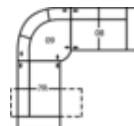

74 Ottoman Rectangular
37 x 23 x 17"
94 x 59 x 44cm

83 Wedge Seat 22 Degree
27 x 38 x 34"
69 x 97 x 87cm

84 Ottoman Angled Large
45 x 29 x 17"
115 x 74 x 44cm

85 Wedge Seat 45 Degree
49 x 38 x 34"
125 x 97 x 87cm

89 RHF Chair
88 LHF Chair
33 x 38 x 34"
84 x 97 x 87cm

95 Chair w/2 Arms
42 x 38 x 34"
107 x 97 x 87cm
IA: 24" / 61cm

Dimensions are the same for reverse direction where applicable.

POPULAR CONFIGURATIONS

Note: Always assemble configurations from right hand facing to left hand facing. Dimensions are shown as width x depth.

C2 5-Seat Corner Sectional
95 x 93"

C3 4-Seat Angled Sectional
144 x 50"

CM 3-Seat Reclining Sofa Sectional with Chaise

CN 5-Seat Curved Corner Left Reclining Sectional

CO 5-Seat Curved Corner Left Reclining Sectional with

CP 6-Seat Curved Corner Left Reclining Sectional with

Specifications are correct at time of printing and are subject to change without notice.