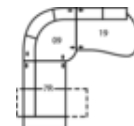

74 Ottoman Rectangular
37 x 23 x 17"
94 x 59 x 44cm

83 Wedge Seat 22 Degree
27 x 38 x 34"
69 x 97 x 87cm

84 Ottoman Angled Large
45 x 29 x 17"
115 x 74 x 44cm

85 Wedge Seat 45 Degree
49 x 38 x 34"
125 x 97 x 87cm

89 RHF Chair
88 LHF Chair
33 x 38 x 34"
84 x 97 x 87cm

95 Chair w/2 Arms
42 x 38 x 34"
107 x 97 x 87cm
IA: 24" / 61cm

Dimensions are the same for reverse direction where applicable.

POPULAR CONFIGURATIONS

Note: Always assemble configurations from right hand facing to left hand facing. Dimensions are shown as width x depth.

C2 5-Seat Corner Sectional
95 x 93"

C3 4-Seat Angled Sectional
144 x 50"

CM 3-Seat Reclining Sofa Sectional with Chaise

CN 5-Seat Curved Corner Left Reclining Sectional

CO 5-Seat Curved Corner Left Reclining Sectional with

CP 6-Seat Curved Corner Left Reclining Sectional with

Specifications are correct at time of printing and are subject to change without notice.