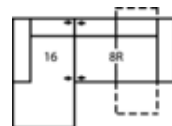

89 RHF Chair
88 LHF Chair
33 x 38 x 34"
84 x 97 x 87cm

95 Chair w/2 Arms
42 x 38 x 34"
107 x 97 x 87cm
IA: 24" / 61cm

Dimensions are the same for reverse direction where applicable.

POPULAR CONFIGURATIONS

Note: Always assemble configurations from right hand facing to left hand facing. Dimensions are shown as width x depth.

C2 5-Seat Corner Sectional
95 x 93"

C3 4-Seat Angled Sectional
144 x 50"

CM 3-Seat Reclining Sofa Sectional with Chaise