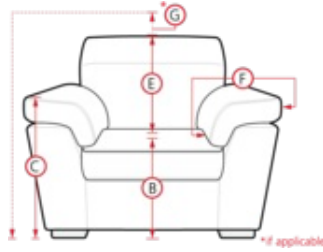

77563 MARCELLA