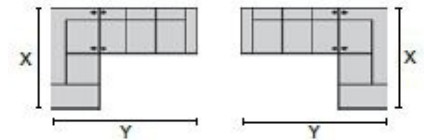

Measurements displayed here represent the standard for this series. Some pieces may vary.

01 Sofa
90 x 39 x 38"
229 x 100 x 97cm
IA: 60" / 153cm

02 Chair
49 x 39 x 38"
125 x 100 x 97cm
IA: 19" / 49cm

03 Loveseat
68 x 39 x 38"
173 x 100 x 97cm
IA: 38" / 97cm

04 Ottoman
30 x 25 x 18"
77 x 64 x 46cm

06 Chaise
49 x 63 x 38"
125 x 161 x 97cm
IA: 19" / 49cm

Dimensions are the same for reverse direction where applicable.

Specifications are correct at time of printing and are subject to change without notice.

LHF = left hand facing means the "end arm" is on the LEFT HAND SIDE of the upholstered piece when you are standing in front of the piece.

RHF = right hand facing means the "end arm" is on the RIGHT HAND SIDE of the upholstered piece when you are standing in front of the piece.