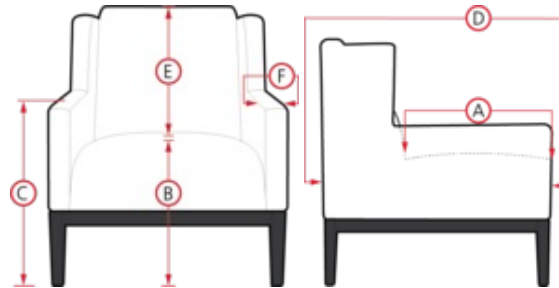

FEATURES

- Cover: All Palliser Fabrics, All Palliser Leathers
- Features: This collection comes standard with an Espresso finish wood leg

77022 THEIA

- A. Seat Depth: N/A
- C. Arm Height: N/A
- E. Seat Back Height: N/A

PALLISER[®]
My Home, My Style, My Way™

- B. Seat Height: N/A
- D. Arm Depth: N/A
- F. Width of Arm: N/A

Measurements displayed here represent the standard for this series. Some pieces may vary.

02 Chair
96 Chair w/ Two 16" Pillo
30 x 35 x 38"
76 x 90 x 96cm
IA: 24" / 61cm

Dimensions are the same for reverse direction where applicable.

Specifications are correct at time of printing and are subject to change without notice.

LHF = left hand facing means the "end arm" is on the LEFT HAND SIDE of the upholstered piece when you are standing in front of the piece.

RHF = right hand facing means the "end arm" is on the RIGHT HAND SIDE of the upholstered piece when you are standing in front of the piece.

Actual measurements for each item may vary from what is shown here. Please allow up to a +/- 1 inch difference.