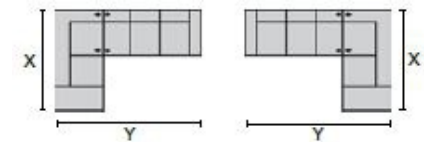

PALLISER[®]
My Home, My Style, My Way™

- B. Seat Height: N/A
- D. Arm Depth: N/A
- F. Width of Arm: N/A

Measurements displayed here represent the standard for this series. Some pieces may vary.

02 Chair
96 Chair w/ Two 16" Pillo
30 x 35 x 38"
76 x 90 x 96cm
IA: 24" / 61cm

Dimensions are the same for reverse direction where applicable.

Specifications are correct at time of printing and are subject to change without notice.

LHF = left hand facing means the "end arm" is on the LEFT HAND SIDE of the upholstered piece when you are standing in front of the piece.