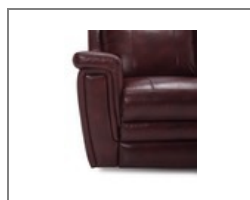

## 41065 ASHER

Perfect for relaxing with the family, the Asher collection highlights all the benefits of modern upholstery. Deep, plush, seats designed to sink into are complemented by a lumbar support that offers a soft yet structured seat. Featuring a power headrest and footrest, personalized comfort is made easy through an easy-to-use switch. The Asher collection boasts plush fibre-filled back cushions that are topped with a layer of memory foam that molds to the body. Highlighted by a topstitch detail that offers added comfort and visual appeal to the collection, the back cushions are complemented by plush pillow-top arms. The power headrest, recline and lumbar functions are easily managed through the use of a sleek activation switch that includes USB charging. With each button shaped differently, touch-identification is easy. A convenient home button, activated with a single touch, will return all power functions to the fully closed position.

### FEATURES

- Features: Arm facing for added dimension and a classic appearance, Hidden plastic glides integrated into the base, Double top stitching for a luxurious and tailored finish (on leather and select fabrics)
- Cover: All Palliser Fabrics, All Palliser Leathers
- Cushions: Semi-attached back cushions feature a fibre filling, blown into channels to prevent shifting and provide pillow-soft comfort, Full, chaise-style seat cushions feature a high-resiliency, high density foam core with a polyester wrap
- Suspension: Back suspension features 100% premium elastic webbing to provide consistent comfort and support, Seat suspension features heavy gauge sinuous springs, engineered to provide premium comfort and endurance
- Mechanism Activation: Power recline, power headrests and power lumbar with a button switch featuring integrated USB charging, and LED backlighting, finished in an attractive brushed metal