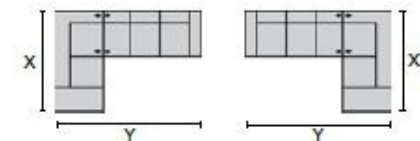

9X Corner Curve Large  
54 x 54 x 42"  
138 x 138 x 107cm

K0 Wedge w/Storage  
17 x 40 x 37"  
42 x 101 x 94cm

K1 Wedge 45 Degree w/Storage  
36 x 40 x 37"  
91 x 101 x 94cm

K2 Console w/Storage  
13 x 40 x 37"  
34 x 101 x 94cm

L1 RHF Pwr Recl Pwr/HR Pwr Lumbar  
32 x 40 x 42"  
82 x 101 x 107cm

L2 LHF Pwr Recl Pwr/HR Pwr Lumbar  
32 x 40 x 42"  
82 x 101 x 107cm

L3 Armless P/Recl Pwr/HR Pwr Lum  
23 x 40 x 42"  
59 x 101 x 107cm

L6 Sofa Power Recliner w/ Power H  
L7 Loveseat Power Recline  
L8 Console Loveseat Recli  
L9 Wallhugger Power Recli  
87 x 40 x 42"  
221 x 101 x 107cm  
IA: 69" / 174cm

Dimensions are the same for reverse direction where applicable.