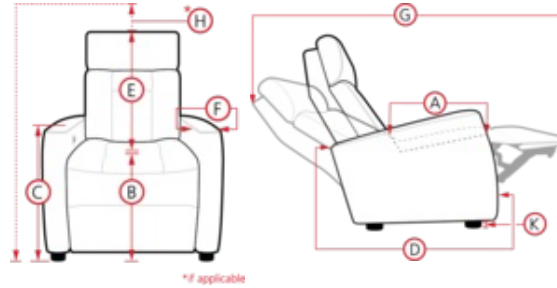

# 41065 ASHER

**PALLISER®**  
My Home, My Style, My Way™

- A. Seat Depth: 20.5 in / 52.0 cm
- B. Seat Height: 19.1 in / 48.5 cm
- C. Arm Height: 25.0 in / 63.5 cm
- D. Arm Depth: 33.1 in / 84.0 cm
- E. Seat Back Height: 20.3 in / 51.5 cm
- F. Width of Arm: 9.4 in / 24.0 cm
- G. Reclined Depth: 67.9 in / 172.5 cm
- H. Headrest Extension: 9.5 in / 24.1 cm

Measurements displayed here represent the standard for this series. Some pieces may vary.

10 Armless Chair  
23 x 40 x 42"  
59 x 101 x 107cm

31 Wallhugger Power Recliner w/ P  
40 x 40 x 42"  
101 x 101 x 107cm  
IA: 22" / 56cm

61 Sofa Power Recliner w/ Power H  
87 x 40 x 42"  
221 x 101 x 107cm  
IA: 69" / 174cm

63 Loveseat Power Recliner w/ Pow  
64 x 40 x 42"  
163 x 101 x 107cm  
IA: 45" / 115cm

66 RHF Power Recliner w/ Power He  
32 x 40 x 42"  
82 x 101 x 107cm

L6 Sofa Power Recliner w/ Power H  
L7 Loveseat Power Recline  
L8 Console Loveseat Recli  
L9 Wallhugger Power Recli  
87 x 40 x 42"  
221 x 101 x 107cm  
IA: 69" / 174cm

Dimensions are the same for reverse direction where applicable.