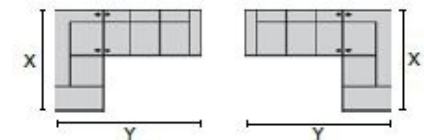

66 RHF Power Recliner w/ Power Headrest  
67 LHF Power Recliner w/  
L1 RHF Pwr Recl Pwr/HR Pw  
L2 LHF Pwr Recl Pwr/HR Pw  
30 x 41 x 41"  
75 x 103 x 103cm

Dimensions are the same for reverse direction where applicable.

## POPULAR CONFIGURATIONS

Note: Always assemble configurations from right hand facing to left hand facing. Dimensions are shown as width x depth.

NA L2/6H/9X/6H/L1  
107 x 107"  
272 x 272 cm

NH L2/6H/9X/K2/6H/L1  
120 x 107"  
305 x 272 cm

NQ L2/K1/6H/6H/K1/L1  
109 x 109"  
277 x 277 cm

Specifications are correct at time of printing and are subject to change without notice.

LHF = left hand facing means the "end arm" is on the LEFT HAND SIDE of the upholstered piece when you are standing in front of the piece.