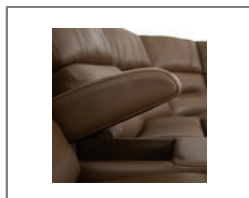

## 41067 WASHINGTON

With multi-faceted motion control and a wealth of conveniences, the Washington delivers customized comfort to your favourite living areas. Its generous 41" back height and extended footrests make the Washington perfect for taller occupants, while its blown fiber back and deep, memory foam seating ensure lasting relaxation. Enjoy power recline as well as adjustment of the headrest and lumbar support, and keep peripherals powered up with the integrated USB charging port. A stylish transitional piece, the Washington's uniquely clean profile and exceptional price point make it a natural fit in contemporary spaces.

### FEATURES

- **Frame Construction:** The majority of Palliser frames are constructed from engineered wood products, hardwood or softwood; joints are pinned and glued for uniformity and strength.
- **Cushions:** Full, chaise-style seat cushions feature a high-resiliency, high density foam core with a polyester wrap, Semi-attached back cushions feature a fibre filling, blown into channels to prevent shifting and provide pillow-soft comfort
- **Mechanism Activation:** Power recline, power headrests and power lumbar with a button switch featuring integrated USB charging, and LED backlighting, finished in an attractive brushed metal
- **Suspension:** Back suspension features 100% premium elastic webbing to provide consistent comfort and support, Seat suspension features heavy gauge sinuous springs, engineered to provide premium comfort and endurance
- **Cover:** All Palliser Fabrics, All Palliser Leathers
- **Features:** Arm facing for added dimension and a classic appearance, Single and double needle top stitching for luxurious tailoring (on leather and select fabrics), Hidden plastic glides integrated into the base