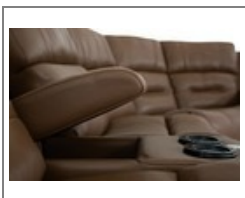

## 41067 WASHINGTON

With multi-faceted motion control and a wealth of conveniences, the Washington delivers customized comfort to your favourite living areas. Its generous 41" back height and extended footrests make the Washington perfect for taller occupants, while its blown fiber back and deep, memory foam seating ensure lasting relaxation. Enjoy power recline as well as adjustment of the headrest and lumbar support, and keep peripherals powered up with the integrated USB charging port. A stylish transitional piece, the Washington's uniquely clean profile and exceptional price point make it a natural fit in contemporary spaces.

### FEATURES

- **Frame Construction:** The majority of Palliser frames are constructed from engineered wood products, hardwood or softwood; joints are pinned and glued for uniformity and strength.
- **Cushions:** Full, chaise-style seat cushions feature a high-resiliency, high density foam core with a polyester wrap, Semi-attached back cushions feature a fibre filling, blown into channels to prevent shifting and provide pillow-soft comfort
- **Mechanism Activation:** Power recline, power headrests and power lumbar with a button switch featuring integrated USB charging, and LED backlighting, finished in an attractive brushed metal
- **Suspension:** Back suspension features 100% premium elastic webbing to provide consistent comfort and support, Seat suspension features heavy gauge sinuous springs, engineered to provide premium comfort and endurance
- **Cover:** All Palliser Fabrics, All Palliser Leathers
- **Features:** Arm facing for added dimension and a classic appearance, Single and double needle top stitching for luxurious tailoring (on leather and select fabrics), Hidden plastic glides integrated into the base