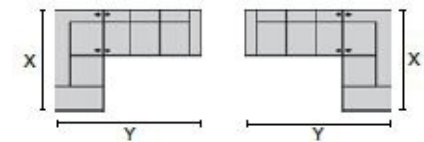

66 RHF Power Recliner w/ Power Headrest  
67 LHF Power Recliner w/  
L1 RHF Pwr Recl Pwr/HR Pw  
L2 LHF Pwr Recl Pwr/HR Pw  
32 x 41 x 42"  
82 x 103 x 107cm

## POPULAR CONFIGURATIONS

Note: Always assemble configurations from right hand facing to left hand facing. Dimensions are shown as width x depth.

NA L2/6H/9X/6H/L1  
109 x 109"  
277 x 277 cm

NH L2/6H/9X/K2/6H/L1  
122 x 109"  
310 x 277 cm

NQ L2/K1/6H/6H/K1/L1  
111 x 111"  
282 x 282 cm

Dimensions are the same for reverse direction where applicable.

Specifications are correct at time of printing and are subject to change without notice.

LHF = left hand facing means the "end arm" is on the LEFT HAND SIDE of the upholstered piece when you are standing in front of the piece.