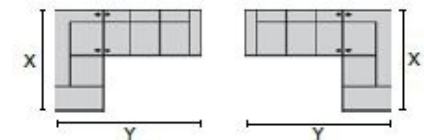

67 LHF Power Recliner w/ Power Headrest
32 x 41 x 40"
82 x 103 x 102cm

68 Console Loveseat Power Recliner w/ Power Headrest
77 x 41 x 40"
196 x 103 x 102cm

6H Armless Power Recliner w/ Power Headrest
24 x 41 x 40"
60 x 103 x 102cm

W0 Wedge w/Storage
17 x 40 x 35"
43 x 102 x 89cm

W1 Wedge 45 Degree w/Storage
37 x 38 x 35"
93 x 97 x 89cm

W2 Console w/Storage
13 x 40 x 35"
34 x 102 x 89cm

Dimensions are the same for reverse direction where applicable.

Specifications are correct at time of printing and are subject to change without notice.

LHF = left hand facing means the "end arm" is on the LEFT HAND SIDE of the upholstered piece when you are standing in front of the piece.