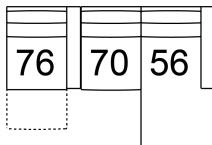

75 Sofa Manual Recliner 2 over 2
5P Sofa Power Recliner
80 x 40 x 41"
203 x 101 x 102 cm
IA: 61" / 157 cm

W2 Console w/Storage
14 x 40 x 35"
34 x 102 x 89 cm

32 Rocker Manual Recliner
31 Wallhugger Power Recliner
33 Swivel Rocker Manual Recliner
35 Wallhugger Manual Recliner
39 Rocker Power Recliner
42 x 40 x 41"
106 x 101 x 102 cm
IA: 23" / 58 cm

58 Console Loveseat Manual Recliner
68 Console Loveseat Power Recliner
78 x 40 x 41"
197 x 101 x 102 cm

76 RHF Manual Recliner
6P RHF Power Recliner
77 LHF Manual Recliner
7P LHF Power Recliner
41 x 40 x 41"
102 x 101 x 102 cm

POPULAR CONFIGURATIONS

7P/W2/70/09/72/6P
134 x 121"
341 x 308 cm

7P/70/09/72/6P
121 x 121"
308 x 308 cm

77/70/56
108 x 66"
275 x 168 cm

77/70/09/70/76
121 x 121"
308 x 308 cm

DIMENSIONS

Seat Depth: 21" / 52 cm
Seat Height: 19" / 50 cm
Arm Depth: 35" / 90 cm
Arm Height: 24" / 62 cm
Reclined Depth: 66" / 167 cm

Dimensions shown as Width x Depth x Height.

Dimensions are correct at the time of printing and are subject to change without notice. Actual measurements for each item may vary from what is shown here. Please allow up to a +/- 1 inch difference. Availability may vary by region.