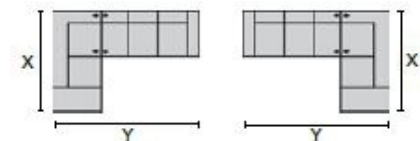

L2 LHF Pwr Recl Pwr/HR Pwr Lumbar
33 x 42 x 42"
84 x 106 x 106cm

L3 Armless P/Recl Pwr/HR Pwr Lum
23 x 42 x 42"
59 x 106 x 106cm

L6 Sofa Power Recliner w/ Power Headrest & Power Lumbar
88 x 42 x 42"
224 x 106 x 106cm
IA: 65" / 166cm

L7 Loveseat Power Recliner w/ Power Headrest & Power Lumbar
65 x 42 x 42"
166 x 106 x 106cm
IA: 42" / 107cm

L8 Console Loveseat Recliner Power w/ Power Headrest & Power Lumbar
78 x 42 x 42"
199 x 106 x 106cm

L9 Wallhugger Power Recliner w/ Power Headrest & Power Lumbar
41 x 42 x 42"
105 x 106 x 106cm
IA: 19" / 49cm

Dimensions are the same for reverse direction where applicable.

Specifications are correct at time of printing and are subject to change without notice.