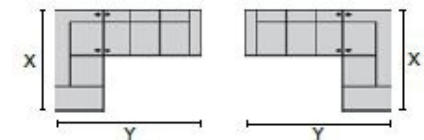

63 Loveseat Power Recliner w/ Power Headrest
67 x 42 x 41"
171 x 106 x 104cm
IA: 44" / 111cm

68 Console Loveseat Power Recliner w/ Power Headrest
80 x 42 x 41"
204 x 106 x 104cm

L6 Sofa Power Recliner w/ Power Headrest & Power Lumbar
88 x 42 x 41"
224 x 106 x 104cm
IA: 67" / 171cm

L7 Loveseat Power Recliner w/ Power Headrest & Power Lumbar
67 x 42 x 41"
171 x 106 x 104cm
IA: 44" / 111cm

L8 Console Loveseat Recliner Power w/ Power Headrest & Power Lumbar
80 x 42 x 41"
204 x 106 x 104cm

L9 Wallhugger Power Recliner w/ Power Headrest & Power Lumbar
43 x 42 x 41"
110 x 106 x 104cm
IA: 20" / 51cm

Dimensions are the same for reverse direction where applicable.

Specifications are correct at time of printing and are subject to change without notice.