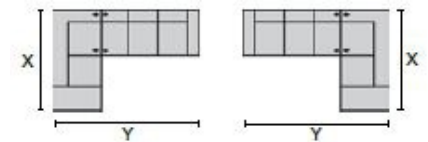

Measurements displayed here represent the standard for this series. Some pieces may vary.

17 RHF Stationary Nest
18 LHF Stationary Nest
58 x 41 x 32"
148 x 105 x 82cm

2P Armless Power Recliner
w/ Power Headrest
34 x 41 x 32"
87 x 105 x 82cm

31 Wallhugger Power
Recliner w/ Power Headrest
43 x 41 x 32"
110 x 105 x 82cm
IA: 25" / 63cm

6P RHF Power Recliner w/
Power Headrest
7P LHF Power Recliner w/
43 x 41 x 32"
109 x 105 x 82cm

70 Armless Chair
34 x 41 x 32"
87 x 105 x 82cm

9A Corner Square w
Movable HeadR
47 x 47 x 32"
119 x 119 x 82cm

Dimensions are the same for reverse direction where applicable.

Specifications are correct at time of printing and are subject to change without notice.