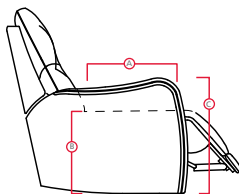

43008 LINDEN

DIMENSIONS SHOWN AS WIDTH X DEPTH X HEIGHT.
SPECIFICATIONS ARE CORRECT AT TIME OF PRINTING AND ARE SUBJECT TO CHANGE WITHOUT NOTICE.
LHF – LEFT HAND FACING   RHF – RIGHT HAND FACING   IA – INSIDE ARM TO INSIDE ARM

PALLISER®

My Home, My Style, My Way™

- Ⓐ Seat Depth 20" / 51cm
- Ⓑ Seat Height 19" / 48cm
- Ⓒ Arm Height 24" / 61cm

Features

- > Back: premium elastic webbing
- > Seat: 8 gauge sinuous wire springs
- > Back filled with blown fibre
- > Chaise styling
- > Power headrest
- > Brushed metal switch with USB charging

For more information, go to palliser.com

31 Power Wallhugger
Recliner with Power
Headrest
34 x 40 x 39"
86 x 102 x 99cm
IA: 18" / 46cm

39 Power Rocker Recliner
with Power Headrest
34 x 40 x 39"
86 x 102 x 99cm
IA: 18" / 46cm