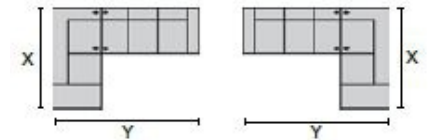

- B. Seat Height: 18.9 in / 48.0 cm
- D. Arm Depth: 31.5 in / 80.0 cm
- F. Width of Arm: N/A
- H. Headrest Extension: 3.0 in / 7.5 cm

Measurements displayed here represent the standard for this series. Some pieces may vary.

38 Swivel Glider Power Recliner w  
31 x 38 x 41"  
79 x 96 x 104cm  
IA: 21" / 54cm

61 Sofa Power Recliner w/  
Power H  
78 x 38 x 41"  
199 x 96 x 104cm  
IA: 70" / 177cm

63 Loveseat Power Recliner  
w/ Po  
55 x 38 x 41"  
140 x 96 x 104cm  
IA: 46" / 118cm

Dimensions are the same for reverse direction where applicable.

Specifications are correct at time of printing and are subject to change without notice.

LHF = left hand facing means the "end arm" is on the LEFT HAND SIDE of the upholstered piece when you are standing in front of the piece.