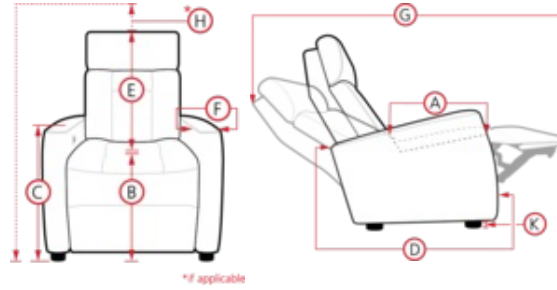

## 42204 WEST COAST II

The West Coast II collection offers the ultimate in comfort and contemporary styling. Personalized comfort paired with clean lines, curved arms, and rich top-stitching details, this refined sofa collection is an ideal fit for both relaxing and entertaining. The built-in headrest, lumbar support, and full chaise extension ensure easy relaxation from top to bottom. The West Coast II reclining sofa collection combines multiple densities of foam, and limitless customization. Your personalized seating experience is controlled with a touch of a button, to ensure the most comfortable position whether sitting with guests or reclining while watching television. The power headrest and recline functions are easily managed through the use of a sleek activation switch that includes USB charging. With each button shaped differently, touch-identification is easy. A convenient "home" button, activated with a single touch, will return all power functions to the fully closed position.

# 42204 WEST COAST II

- A. Seat Depth: 21.5 in / 54.6 cm
- C. Arm Height: 24.2 in / 61.5 cm
- E. Seat Back Height: 24.6 in / 62.5 cm
- G. Reclined Depth: 64.4 in / 163.5 cm

**PALLISER®**  
My Home, My Style, My Way™

- B. Seat Height: 18.9 in / 48.0 cm
- D. Arm Depth: 31.5 in / 80.0 cm
- F. Width of Arm: N/A
- H. Headrest Extension: 3.0 in / 7.5 cm

Measurements displayed here represent the standard for this series. Some pieces may vary.

38 Swivel Glider Power Recliner w  
31 x 38 x 41"  
79 x 96 x 104cm  
IA: 21" / 54cm

61 Sofa Power Recliner w/  
Power H  
78 x 38 x 41"  
199 x 96 x 104cm  
IA: 70" / 177cm

63 Loveseat Power Recliner  
w/ Po  
55 x 38 x 41"  
140 x 96 x 104cm  
IA: 46" / 118cm