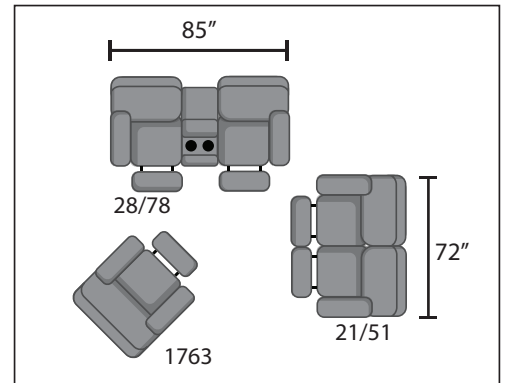

SEE THE POSSIBILITIES!

1763

Rocker Recliner

2763PP WP

Power Plus Wall Hugger Recliner w/ Wireless Power

763-28

Double Reclining Console Loveseat

763-21

Double Reclining Loveseat

763-31

Double Reclining Sofa

763-33P

Double Reclining Power Sofa w/ Drop Down Table

1763S
Swivel Rocker Recliner

5763P
Power Headrest Rocker Recliner

763-28P
Double Reclining Power Console Loveseat

763-21P
Double Reclining Power Loveseat

763-31P
Double Reclining Power Sofa

763-33P WP
Double Reclining Power Sofa w/ Drop Down Table & Wireless Power

1763P
Power Rocker Recliner

5763P WP
Power Headrest Rocker Recliner w/ Wireless Power

763-28P WP
Double Reclining Power Console Loveseat w/ Wireless Power

763-21P WP
Double Reclining Power Loveseat w/ Wireless Power

763-31P WP
Double Reclining Power Sofa w/ Wireless Power

763-33PP
Double Reclining Power Plus Sofa w/ Drop Down Table

1763PP
Power Plus Rocker Recliner

5763-95P
Power Headrest Rocker Recliner w/ SoCozi

763-28PP
Double Reclining Power Plus Console Loveseat

763-21PP
Double Reclining Power Plus Loveseat

763-31PP
Double Reclining Power Plus Sofa

763-33PP WP
Double Reclining Power Plus Sofa w/ Drop Down Table & Wireless Power

1763PP WP
Power Plus Rocker Recliner w/ Wireless Power

6763P
Power Headrest Wall Hugger Recliner

763-28PP WP
Double Reclining Power Plus Console Loveseat w/ Wireless Power

763-21PP WP
Double Reclining Power Plus Loveseat w/ Wireless Power

763-31PP WP
Double Reclining Power Plus Sofa w/ Wireless Power

763-33PP WP
Double Reclining Power Plus Sofa w/ Drop Down Table & Wireless Power

2763
Wall Hugger Recliner

6763P WP
Power Headrest Wall Hugger Recliner w/ Wireless Power

763-78P
Double Reclining Power Headrest Console Loveseat

763-51P
Double Reclining Power Headrest Loveseat

763-61P
Double Reclining Power Headrest Sofa

763-63P
Power Headrest Sofa w/ Drop Down Table

2763P
Power Wall Hugger Recliner

6763-95P
Power Headrest Wall Hugger Recliner w/ SoCozi

763-78P WP
Double Reclining Power Headrest Console Loveseat w/ Wireless Power

763-51P WP
Power Headrest Loveseat w/ Wireless Power

763-61P WP
Double Reclining Power Headrest Sofa w/ Wireless Power

763-63P WP
Power Headrest Sofa w/ Drop Down Table & Wireless Power

2763P WP
Power Wall Hugger Recliner w/ Wireless Power

W 45" x D 42" x H 42"

763-78-95P
Double Reclining Power Headrest Console Loveseat w/ SoCozi

763-51-95P
Power Headrest Loveseat w/ SoCozi

763-61-95P
Double Reclining Power Headrest Sofa w/ SoCozi

763-63-95P
Power Headrest Sofa w/ Drop Down Table & SoCozi

2763PP
Power Plus Wall Hugger Recliner

763-33
Double Reclining Sofa w/ Drop Down Table

W 96" x D 39" x H 42"

763 "FULL RIDE"