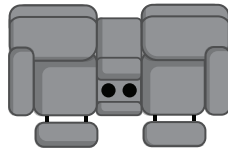

# SEE THE POSSIBILITIES!

**1763**

Rocker Recliner

**2763PP WP**

Power Plus Wall Hugger Recliner w/ Wireless Power

**763-28**

Double Reclining Console Loveseat

**763-21**

Double Reclining Loveseat

**763-31**

Double Reclining Sofa

**763-33P**

Double Reclining Power Sofa w/ Drop Down Table

**1763S**  
Swivel Rocker Recliner

**5763P**  
Power Headrest Rocker Recliner

**763-28P**  
Double Reclining Power Console Loveseat