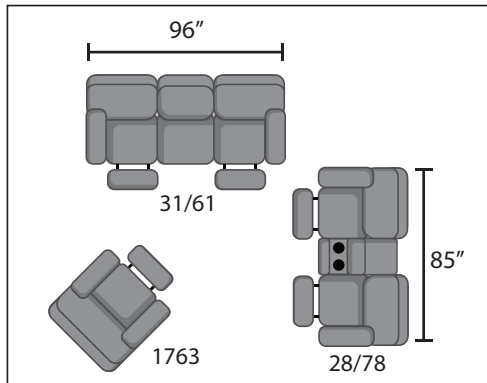

SEE THE POSSIBILITIES!

1763

Rocker Recliner

2763PP WP

Power Plus Wall Hugger Recliner w/ Wireless Power

763-28

Double Reclining Console Loveseat

763-21

Double Reclining Loveseat

763-31

Double Reclining Sofa

763-33P

Double Reclining Power Sofa w/ Drop Down Table

1763S
Swivel Rocker Recliner

5763P
Power Headrest Rocker Recliner

763-28P
Double Reclining Power Console Loveseat

763-21P
Double Reclining Power Loveseat

763-31P
Double Reclining Power Sofa

763-33P WP
Double Reclining Power Sofa w/ Drop Down Table & Wireless Power

1763P
Power Rocker Recliner

5763P WP
Power Headrest Rocker Recliner w/ Wireless Power

763-28P WP
Double Reclining Power Console Loveseat w/ Wireless Power

763-21P WP
Double Reclining Power Loveseat w/ Wireless Power

763-31P WP
Double Reclining Power Sofa w/ Wireless Power

763-33PP
Double Reclining Power Plus Sofa w/ Drop Down Table

1763PP
Power Plus Rocker Recliner

5763-95P
Power Headrest Rocker Recliner w/ SoCozi

763-28PP
Double Reclining Power Plus Console Loveseat

763-21PP
Double Reclining Power Plus Loveseat

763-31PP
Double Reclining Power Plus Sofa

763-33PP WP
Double Reclining Power Plus Sofa w/ Drop Down Table & Wireless Power

1763PP WP
Power Plus Rocker Recliner w/ Wireless Power

6763P
Power Headrest Wall Hugger Recliner

763-28PP WP
Double Reclining Power Plus Console Loveseat w/ Wireless Power

763-21PP WP
Double Reclining Power Plus Loveseat w/ Wireless Power

763-31PP WP
Double Reclining Power Plus Sofa w/ Wireless Power

763-33PP WP
Double Reclining Power Plus Sofa w/ Drop Down Table & Wireless Power

2763
Wall Hugger Recliner

6763P WP
Power Headrest Wall Hugger Recliner w/ Wireless Power

763-78P
Double Reclining Power Headrest Console Loveseat

763-51P
Double Reclining Power Headrest Loveseat

763-61P
Double Reclining Power Headrest Sofa

763-63P
Power Headrest Sofa w/ Drop Down Table

2763P
Power Wall Hugger Recliner

6763-95P
Power Headrest Wall Hugger Recliner w/ SoCozi

763-78P WP
Double Reclining Power Headrest Console Loveseat w/ Wireless Power

763-51P WP
Power Headrest Loveseat w/ Wireless Power

763-61P WP
Double Reclining Power Headrest Sofa w/ Wireless Power

763-63P WP
Power Headrest Sofa w/ Drop Down Table & Wireless Power

2763P WP
Power Wall Hugger Recliner w/ Wireless Power

W 45" x D 42" x H 42"

763-78-95P
Double Reclining Power Headrest Console Loveseat w/ SoCozi

763-51-95P
Power Headrest Loveseat w/ SoCozi

763-61-95P
Double Reclining Power Headrest Sofa w/ SoCozi

763-63-95P
Power Headrest Sofa w/ Drop Down Table & SoCozi

2763PP
Power Plus Wall Hugger Recliner

763-33
Double Reclining Sofa w/ Drop Down Table

W 96" x D 39" x H 42"

763 "FULL RIDE"