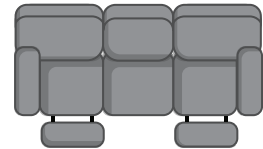

# SEE THE POSSIBILITIES!

**1763**

Rocker Recliner

**2763PP WP**

Power Plus Wall Hugger Recliner w/ Wireless Power

**763-28**

Double Reclining Console Loveseat

**763-21**

Double Reclining Loveseat

**763-31**

Double Reclining Sofa

**763-33P**

Double Reclining Power Sofa w/ Drop Down Table

**1763S**  
Swivel Rocker Recliner

**5763P**  
Power Headrest Rocker Recliner

**763-28P**  
Double Reclining Power Console Loveseat