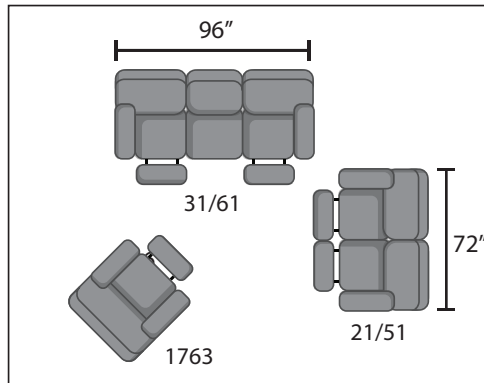

SEE THE POSSIBILITIES!

1763

Rocker Recliner

2763PP WP

Power Plus Wall Hugger Recliner w/ Wireless Power

763-28

Double Reclining Console Loveseat

763-21

Double Reclining Loveseat

763-31

Double Reclining Sofa

763-33P

Double Reclining Power Sofa w/ Drop Down Table

1763S
Swivel Rocker Recliner

5763P
Power Headrest Rocker Recliner

763-28P
Double Reclining Power Console Loveseat

763-21P
Double Reclining Power Loveseat

763-31P
Double Reclining Power Sofa

763-33P WP
Double Reclining Power Sofa w/ Drop Down Table & Wireless Power

1763P
Power Rocker Recliner

5763P WP
Power Headrest Rocker Recliner w/ Wireless Power

763-28P WP
Double Reclining Power Console Loveseat w/ Wireless Power

763-21P WP
Double Reclining Power Loveseat w/ Wireless Power

763-31P WP
Double Reclining Power Sofa w/ Wireless Power

763-33PP
Double Reclining Power Plus Sofa w/ Drop Down Table

1763PP
Power Plus Rocker Recliner

5763-95P
Power Headrest Rocker Recliner w/ SoCozi

763-28PP
Double Reclining Power Plus Console Loveseat

763-21PP
Double Reclining Power Plus Loveseat

763-31PP
Double Reclining Power Plus Sofa

763-33PP WP
Double Reclining Power Plus Sofa w/ Drop Down Table & Wireless Power

1763PP WP
Power Plus Rocker Recliner w/ Wireless Power

6763P
Power Headrest Wall Hugger Recliner

763-28PP WP
Double Reclining Power Plus Console Loveseat w/ Wireless Power

763-21PP WP
Double Reclining Power Plus Loveseat w/ Wireless Power

763-31PP WP
Double Reclining Power Plus Sofa w/ Wireless Power

763-33PP WP
Double Reclining Power Plus Sofa w/ Drop Down Table & Wireless Power

2763
Wall Hugger Recliner

6763P WP
Power Headrest Wall Hugger Recliner w/ Wireless Power

763-78P
Double Reclining Power Headrest Console Loveseat

763-51P
Double Reclining Power Headrest Loveseat

763-61P
Double Reclining Power Headrest Sofa

763-63P
Power Headrest Sofa w/ Drop Down Table

2763P
Power Wall Hugger Recliner

6763-95P
Power Headrest Wall Hugger Recliner w/ SoCozi

763-78P WP
Double Reclining Power Headrest Console Loveseat w/ Wireless Power

763-51P WP
Power Headrest Loveseat w/ Wireless Power

763-61P WP
Double Reclining Power Headrest Sofa w/ Wireless Power

763-63P WP
Power Headrest Sofa w/ Drop Down Table & Wireless Power

2763P WP
Power Wall Hugger Recliner w/ Wireless Power

W 45" x D 42" x H 42"

763-78-95P
Double Reclining Power Headrest Console Loveseat w/ SoCozi

763-51-95P
Power Headrest Loveseat w/ SoCozi

763-61-95P
Double Reclining Power Headrest Sofa w/ SoCozi

763-63-95P
Power Headrest Sofa w/ Drop Down Table & SoCozi

2763PP
Power Plus Wall Hugger Recliner

763-33
Double Reclining Sofa w/ Drop Down Table

W 96" x D 39" x H 42"

763 "FULL RIDE"