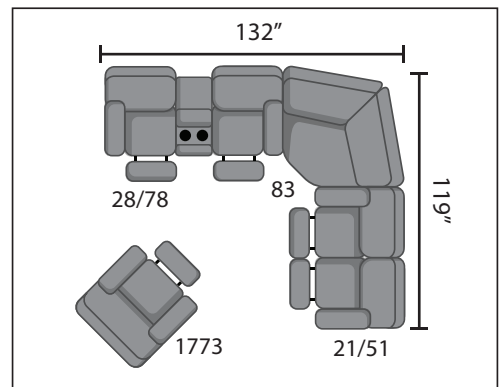

773 Top Shelf

Southern
 *Motion*TM

SEE THE POSSIBILITIES!

1773

Rocker Recliner

1773S

Swivel Rocker Recliner

1773P

Power Headrest Wall Hugger Recliner

6773P WP

Power Headrest Wall Hugger Recliner w/ Wireless Power

6773-95P

Power Headrest Wall Hugger Recliner w/ SoCozi

W 40" x D 41" x H 42"

773-83

Wedge

W 72" x D 40" x H 43"

773-28

Double Reclining Console Loveseat

773-28P

Double Reclining Power Console Loveseat

773-28P WP

Double Reclining Power Console Loveseat w/ Wireless Power

773-28PP

773-78-95P

Double Reclining Power Headrest Console Loveseat w/ SoCozi

W 81" x D 40" x H 43"

773-21

Double Reclining Loveseat

773-21P

Double Reclining Power Loveseat

773-21P WP