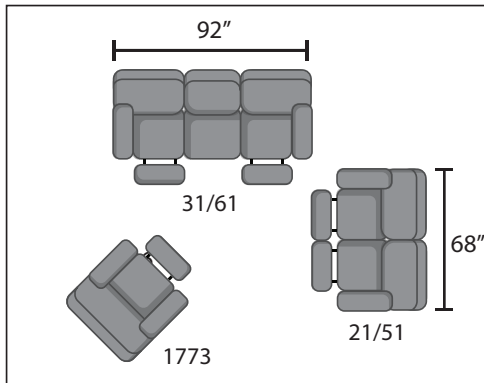

773 Top Shelf

Southern
 *Motion*TM

SEE THE POSSIBILITIES!

1773

Rocker Recliner

1773S

Swivel Rocker Recliner

1773P

W 72" x D 40" x H 43"

773-28

Double Reclining Console Loveseat

773-28P

Double Reclining Power Console Loveseat

773-28P WP

Double Reclining Power Console Loveseat w/ Wireless Power

773-28PP

773-78-95P

Double Reclining Power Headrest Console Loveseat w/ SoCozi

W 81" x D 40" x H 43"

773-21

Double Reclining Loveseat

773-21P

Double Reclining Power Loveseat

773-21P WP