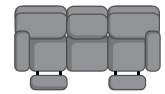

773-31

Double Reclining Sofa

773-31P

Double Reclining Power Sofa

773-31P WP

Double Reclining Power Sofa w/ Wireless Power

773-31PP

Double Reclining Power Plus Sofa

773-31PP WP

Double Reclining Power Plus Sofa w/ Wireless Power

773-61P

Double Reclining Power Headrest Sofa

773-61P WP

Double Reclining Power Headrest Sofa w/ Wireless Power

773-61-95P

Double Reclining Power Headrest Sofa w/ SoCozi

W 92" x D 40" x H 43"

773 "TOP SHELF"