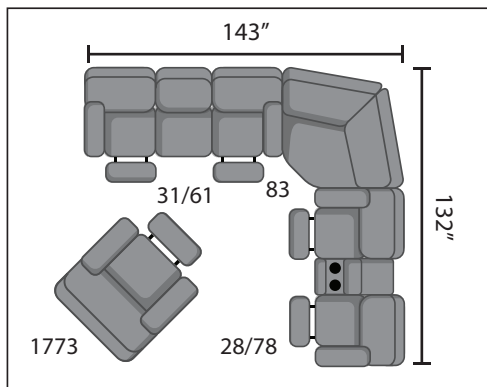

773 Top Shelf

Southern
 *Motion*TM

SEE THE POSSIBILITIES!

1773

Rocker Recliner

1773S

Swivel Rocker Recliner

1773P

W 72" x D 40" x H 43"

773-28

Double Reclining Console Loveseat

773-28P

Double Reclining Power Console Loveseat

773-28P WP

Double Reclining Power Console Loveseat w/ Wireless Power

773-28PP

773-78-95P

Double Reclining Power Headrest Console Loveseat w/ SoCozi

W 81" x D 40" x H 43"

773-21

Double Reclining Loveseat

773-21P

Double Reclining Power Loveseat

773-21P WP