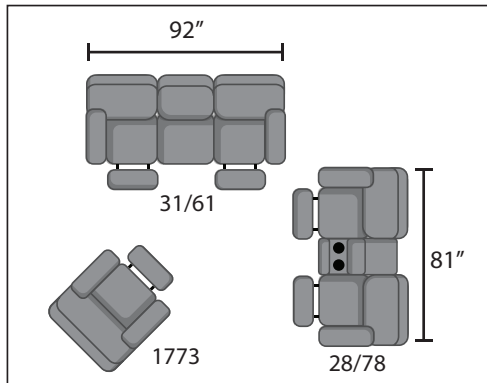

773 Top Shelf

Southern
 *Motion*TM

SEE THE POSSIBILITIES!

1773

Rocker Recliner

1773S

Swivel Rocker Recliner

1773P

W 72" x D 40" x H 43"

773-28

Double Reclining Console Loveseat

773-28P

Double Reclining Power Console Loveseat

773-28P WP

Double Reclining Power Console Loveseat w/ Wireless Power

773-28PP

773-78-95P

Double Reclining Power Headrest Console Loveseat w/ SoCozi

W 81" x D 40" x H 43"

773-21

Double Reclining Loveseat

773-21P

Double Reclining Power Loveseat

773-21P WP