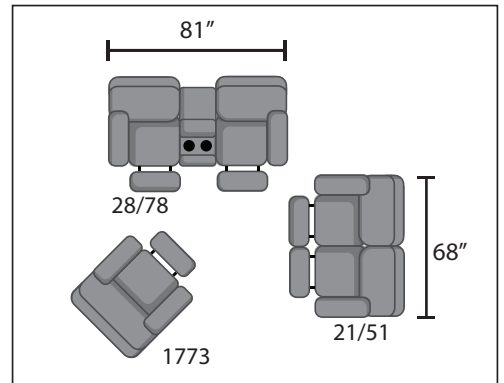

773 Top Shelf

Southern
 *Motion*TM

SEE THE POSSIBILITIES!

1773

Rocker Recliner

1773S

Swivel Rocker Recliner

1773P

W 72" x D 40" x H 43"

773-28

Double Reclining Console Loveseat

773-28P

Double Reclining Power Console Loveseat

773-28P WP

Double Reclining Power Console Loveseat w/ Wireless Power

773-28PP

773-78-95P

Double Reclining Power Headrest Console Loveseat w/ SoCozi

W 81" x D 40" x H 43"

773-21

Double Reclining Loveseat

773-21P

Double Reclining Power Loveseat

773-21P WP

Double Reclining Power Headrest Sofa

773-61P WP

Double Reclining Power Headrest Sofa w/ Wireless Power

773-61-95P

Double Reclining Power Headrest Sofa w/ SoCozi

W 92" x D 40" x H 43"

773 "TOP SHELF"