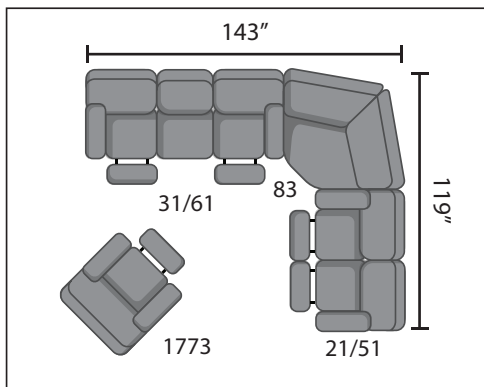

773 Top Shelf

Southern
 *Motion*TM

SEE THE POSSIBILITIES!

1773

Rocker Recliner

1773S

Swivel Rocker Recliner

1773P

W 72" x D 40" x H 43"

773-28

Double Reclining Console Loveseat

773-28P

Double Reclining Power Console Loveseat

773-28P WP

Double Reclining Power Console Loveseat w/ Wireless Power

773-28PP

773-78-95P

Double Reclining Power Headrest Console Loveseat w/ SoCozi

W 81" x D 40" x H 43"

773-21

Double Reclining Loveseat

773-21P

Double Reclining Power Loveseat

773-21P WP