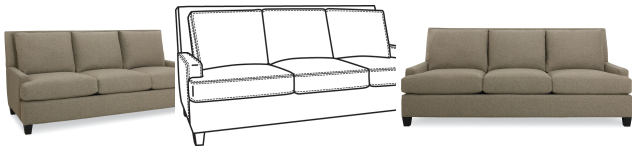

4440 BREAKERS

SPECIFICATION

OUTSIDE: 86W x 40D x 38H

INSIDE: 76W x 22D

SEAT: 20H

ARM: 22H

DESCRIPTION: Sofa

COM: Plain:: 19

Repeat of 2"-14": 23.75

Repeat of 15"-27": 25.75

WEIGHT: 145 lbs.

COMMENTS: Standard with saddle-stitching as shown. Also available: #4444 Loveseat (61W)

FABRICS/LEATHERS

FABRICS/LEATHERS SHOWN:

Paxton
Granite

FINISHES

FINISHES SHOWN:

Pepper

RELATED PRODUCTS