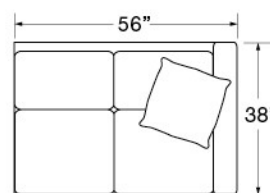

## LEIGHTON

**Features:** BOX BORDER BACK  
 MEDIUM/SMALL NAIL TRIM APPLIED AS SHOWN (brass standard: pewter shown)  
 OPTIONAL BAND 1.5 INCH (aqua) FRAMING TP's

**Standard Seat Cushion:** MAYFAIR  
**Standard Back Cushion:** FIBER  
**Standard TP Fill:** LEGACY DOWN

	FABRIC/STYLE	OUTSIDE			INSIDE		SEAT		ARM	STANDARD TP's
CORNER SOFA	2310-L/R	93.5w	38d	35.5h	71w	21.5d	21h	25h	2 - 20"	
ONE ARM SOFA	2311-L/R	81w	38d	35.5h	75w	21.5d	21h	25h	1 - 20"	
ONE ARM LOVESEAT	2314-L/R	56w	38d	35.5h	50w	21.5d	21h	25h	1 - 20"	

Matching Sofa: Page 54  
 Matching Chair: Page 173

2310-L Corner Sofa

2310-R Corner Sofa

2311-L One Arm Sofa

2311-R One Arm Sofa

2314-L One Arm Loveseat

2314-R One Arm Loveseat