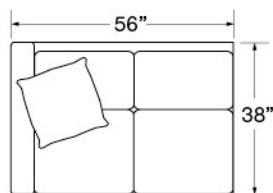

## LEIGHTON

**Features:** BOX BORDER BACK  
 MEDIUM/SMALL NAIL TRIM APPLIED AS SHOWN (brass standard: pewter shown)  
 OPTIONAL BAND 1.5 INCH (aqua) FRAMING TP's

**Standard Seat Cushion:** MAYFAIR  
**Standard Back Cushion:** FIBER  
**Standard TP Fill:** LEGACY DOWN

	FABRIC/STYLE	OUTSIDE			INSIDE		SEAT		ARM	STANDARD TP's
CORNER SOFA	2310-L/R	93.5w	38d	35.5h	71w	21.5d	21h	25h	2 - 20"	
ONE ARM SOFA	2311-L/R	81w	38d	35.5h	75w	21.5d	21h	25h	1 - 20"	
ONE ARM LOVESEAT	2314-L/R	56w	38d	35.5h	50w	21.5d	21h	25h	1 - 20"	

Matching Sofa: Page 54  
 Matching Chair: Page 173

2310-L Corner Sofa

2310-R Corner Sofa

2311-L One Arm Sofa

2311-R One Arm Sofa

2314-L One Arm Loveseat

2314-R One Arm Loveseat