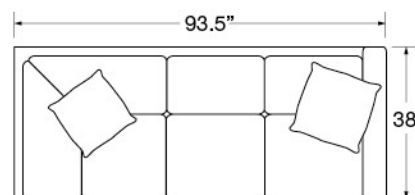

2310-R Corner Sofa