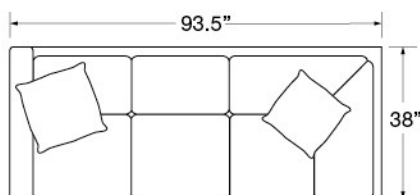

2310-L Corner Sofa