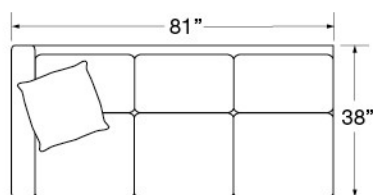

2311-L One Arm Sofa