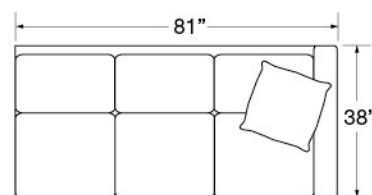

	FABRIC/STYLE	OUTSIDE			INSIDE		SEAT		ARM	STANDARD TP's
CORNER SOFA	2310-L/R	93.5w	38d	35.5h	71w	21.5d	21h	25h	2 - 20"	
ONE ARM SOFA	2311-L/R	81w	38d	35.5h	75w	21.5d	21h	25h	1 - 20"	
ONE ARM LOVESEAT	2314-L/R	56w	38d	35.5h	50w	21.5d	21h	25h	1 - 20"	

Matching Sofa: Page 54  
 Matching Chair: Page 173

2310-L Corner Sofa

2310-R Corner Sofa

2311-L One Arm Sofa

2311-R One Arm Sofa

2314-L One Arm Loveseat

2314-R One Arm Loveseat