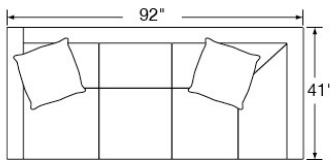

JUDY

Features: BOX BORDER BACK
MEDIUM NAIL TRIM APPLIED AS SHOWN (brass standard: pewter shown)

Standard Seat Cushion: MAYFAIR
Standard Back Cushion: FIBER
Standard TP Fill: LEGACY DOWN

	FABRIC/STYLE	OUTSIDE		INSIDE		SEAT	ARM	BACK RAIL	STANDARD TPs	
CORNER SOFA	2490-L/R	92w	41d	36h	71w	22d	19h	24h	34.5h	2 - 18"
ONE ARM SOFA	2491-L/R	76.5w	41d	36h	73.5w	22d	19h	24h	34.5h	1 - 18"
ONE ARM LOVESEAT	2494-L/R	52w	41d	36h	49w	22d	19h	24h	34.5h	1 - 18"

Matching Sofa: Page 30
Matching Chair: Page 196

2490-L Corner Sofa

2491-L One Arm Sofa

2494-L One Arm Loveseat

2490-R Corner Sofa

2491-R One Arm Sofa

2494-R One Arm Loveseat

Did you know you can change the cushion configuration on a sectional? See the price list for pricing and details.