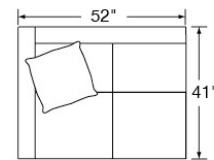

JUDY

Features: BOX BORDER BACK
MEDIUM NAIL TRIM APPLIED AS SHOWN (brass standard: pewter shown)

Standard Seat Cushion: MAYFAIR
Standard Back Cushion: FIBER
Standard TP Fill: LEGACY DOWN

	FABRIC/STYLE	OUTSIDE		INSIDE		SEAT	ARM	BACK RAIL	STANDARD TPs	
CORNER SOFA	2490-L/R	92w	41d	36h	71w	22d	19h	24h	34.5h	2 - 18"
ONE ARM SOFA	2491-L/R	76.5w	41d	36h	73.5w	22d	19h	24h	34.5h	1 - 18"
ONE ARM LOVESEAT	2494-L/R	52w	41d	36h	49w	22d	19h	24h	34.5h	1 - 18"

Matching Sofa: Page 30
Matching Chair: Page 196

2490-L Corner Sofa

2491-L One Arm Sofa

2494-L One Arm Loveseat

2490-R Corner Sofa

2491-R One Arm Sofa

2494-R One Arm Loveseat

Did you know you can change the cushion configuration on a sectional? See the price list for pricing and details.