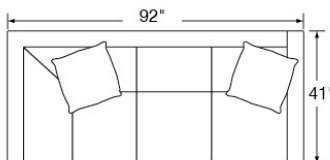

JUDY

Features: BOX BORDER BACK
MEDIUM NAIL TRIM APPLIED AS SHOWN (brass standard: pewter shown)

Standard Seat Cushion: MAYFAIR
Standard Back Cushion: FIBER
Standard TP Fill: LEGACY DOWN

	FABRIC/STYLE	OUTSIDE		INSIDE		SEAT	ARM	BACK RAIL	STANDARD TPs	
CORNER SOFA	2490-L/R	92w	41d	36h	71w	22d	19h	24h	34.5h	2 - 18"
ONE ARM SOFA	2491-L/R	76.5w	41d	36h	73.5w	22d	19h	24h	34.5h	1 - 18"
ONE ARM LOVESEAT	2494-L/R	52w	41d	36h	49w	22d	19h	24h	34.5h	1 - 18"

Matching Sofa: Page 30
Matching Chair: Page 196

2490-L Corner Sofa

2491-L One Arm Sofa

2494-L One Arm Loveseat

2490-R Corner Sofa

2491-R One Arm Sofa

2494-R One Arm Loveseat

Did you know you can change the cushion configuration on a sectional? See the price list for pricing and details.