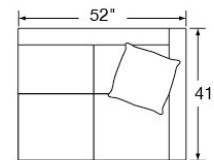

JUDY

Features: BOX BORDER BACK
MEDIUM NAIL TRIM APPLIED AS SHOWN (brass standard: pewter shown)

Standard Seat Cushion: MAYFAIR
Standard Back Cushion: FIBER
Standard TP Fill: LEGACY DOWN

	FABRIC/STYLE	OUTSIDE		INSIDE		SEAT	ARM	BACK RAIL	STANDARD TPs	
CORNER SOFA	2490-L/R	92w	41d	36h	71w	22d	19h	24h	34.5h	2 - 18"
ONE ARM SOFA	2491-L/R	76.5w	41d	36h	73.5w	22d	19h	24h	34.5h	1 - 18"
ONE ARM LOVESEAT	2494-L/R	52w	41d	36h	49w	22d	19h	24h	34.5h	1 - 18"

Matching Sofa: Page 30
Matching Chair: Page 196

2490-L Corner Sofa

2491-L One Arm Sofa

2494-L One Arm Loveseat

2490-R Corner Sofa

2491-R One Arm Sofa

2494-R One Arm Loveseat

Did you know you can change the cushion configuration on a sectional? See the price list for pricing and details.