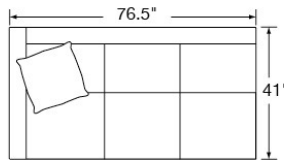

JUDY

Features: BOX BORDER BACK
MEDIUM NAIL TRIM APPLIED AS SHOWN (brass standard: pewter shown)

Standard Seat Cushion: MAYFAIR
Standard Back Cushion: FIBER
Standard TP Fill: LEGACY DOWN

	FABRIC/STYLE	OUTSIDE		INSIDE		SEAT	ARM	BACK RAIL	STANDARD TPs	
CORNER SOFA	2490-L/R	92w	41d	36h	71w	22d	19h	24h	34.5h	2 - 18"
ONE ARM SOFA	2491-L/R	76.5w	41d	36h	73.5w	22d	19h	24h	34.5h	1 - 18"
ONE ARM LOVESEAT	2494-L/R	52w	41d	36h	49w	22d	19h	24h	34.5h	1 - 18"

Matching Sofa: Page 30
Matching Chair: Page 196

2490-L Corner Sofa

2491-L One Arm Sofa

2494-L One Arm Loveseat

2490-R Corner Sofa

2491-R One Arm Sofa

2494-R One Arm Loveseat

Did you know you can change the cushion configuration on a sectional? See the price list for pricing and details.