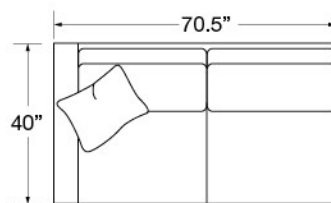

3710-11L One Arm Sofa