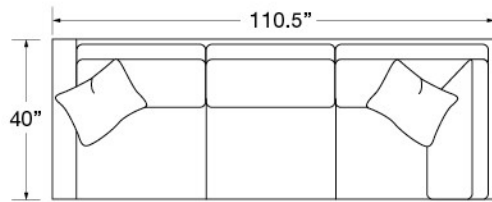

3710-10L Corner Sofa