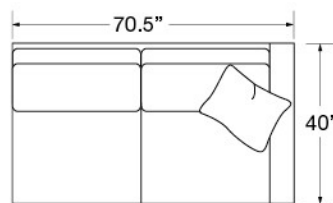

HAYDEN

Features: BOX BORDER BACK
STANDARD WITH THROW PILLOWS (not shown)

Standard Seat Cushion: MAYFAIR
Standard Back Cushion: FIBER
Standard TP Fill: LEGACY DOWN

| | FABRIC/STYLE | OUTSIDE | | | INSIDE | | SEAT | ARM | BACK RAIL | STANDARD TPs |
|--------------|--------------|---------|-----|-----|--------|-------|-------|-----|-----------|--------------|
| CORNER SOFA | 3710-10L/R | 110.5w | 40d | 35H | 87w | 22.5d | 20.5H | 26H | 33H | 2 - 20" |
| ONE ARM SOFA | 3710-11L/R | 70.5w | 40d | 35H | 65w | 22.5d | 20.5H | 26H | 33H | 1 - 20" |

Matching Sofa: Page 89
Matching Chair: Page 199

3710-10L Corner Sofa

3710-10R Corner Sofa

3710-11L One Arm Sofa

3710-11R One Arm Sofa