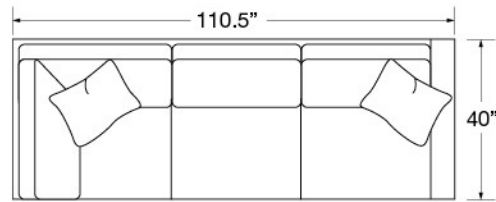

3710-10R Corner Sofa