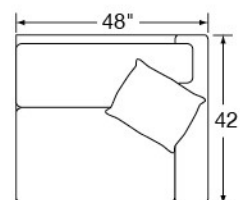

BENTLEY

Features: BOX BORDER BACK
SADDLE-STITCHED
STANDARD WITH THROW PILLOWS (not shown)

Standard Seat Cushion: MAYFAIR
Standard Back Cushion: FIBER
Standard TP Fill: LEGACY DOWN

	FABRIC/STYLE	OUTSIDE			INSIDE		SEAT	ARM	BACK RAIL	STANDARD TP's
ONE ARM SOFA	4361-L/R	88w	42d	38H	80w	24d	21H	26.5H	33H	1 - 20"
ONE ARM CHAIR	4368-L/R	48w	42d	38H	40w	24d	21H	26.5H	33H	1 - 20"
CORNER CHAIR	4362	42w	42d	38H	24w	24d	21H	—	33H	1 - 20"
ARMLESS CHAIR	4365	40w	42d	38H	—	24d	21H	—	33H	
ONE ARM CHAISE	4369-L/R	48w	63d	38H	40w	45d	21H	26.5H	33H	1 - 20"
OTTOMAN	4367	40w	40d	20H	STANDARD WITH CASTERS					

Matching Sofa: Page 38

4361-L One Arm Sofa

4361-R One Arm Sofa

4362 Corner Chair

4365 Armless Chair

4368-L One Arm Chair

4368-R One Arm Chair

4369-L One Arm Chaise