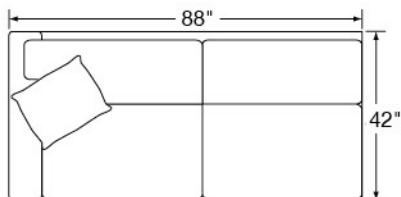

4361-L One Arm Sofa