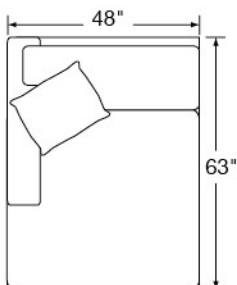

BENTLEY

Features: BOX BORDER BACK
SADDLE-STITCHED
STANDARD WITH THROW PILLOWS (not shown)

Standard Seat Cushion: MAYFAIR
Standard Back Cushion: FIBER
Standard TP Fill: LEGACY DOWN

	FABRIC/STYLE	OUTSIDE			INSIDE		SEAT	ARM	BACK RAIL	STANDARD TP's
ONE ARM SOFA	4361-L/R	88w	42d	38H	80w	24d	21H	26.5H	33H	1 - 20"
ONE ARM CHAIR	4368-L/R	48w	42d	38H	40w	24d	21H	26.5H	33H	1 - 20"
CORNER CHAIR	4362	42w	42d	38H	24w	24d	21H	—	33H	1 - 20"
ARMLESS CHAIR	4365	40w	42d	38H	—	24d	21H	—	33H	
ONE ARM CHAISE	4369-L/R	48w	63d	38H	40w	45d	21H	26.5H	33H	1 - 20"
OTTOMAN	4367	40w	40d	20H	STANDARD WITH CASTERS					

Matching Sofa: Page 38

4361-L One Arm Sofa

4361-R One Arm Sofa

4362 Corner Chair

4365 Armless Chair

4368-L One Arm Chair

4368-R One Arm Chair

4369-L One Arm Chaise