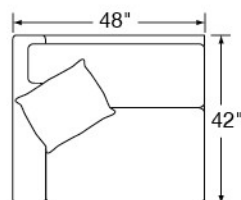

BENTLEY

Features: BOX BORDER BACK
SADDLE-STITCHED
STANDARD WITH THROW PILLOWS (not shown)

Standard Seat Cushion: MAYFAIR
Standard Back Cushion: FIBER
Standard TP Fill: LEGACY DOWN

	FABRIC/STYLE	OUTSIDE			INSIDE		SEAT	ARM	BACK RAIL	STANDARD TP's
ONE ARM SOFA	4361-L/R	88w	42d	38H	80w	24d	21H	26.5H	33H	1 - 20"
ONE ARM CHAIR	4368-L/R	48w	42d	38H	40w	24d	21H	26.5H	33H	1 - 20"
CORNER CHAIR	4362	42w	42d	38H	24w	24d	21H	—	33H	1 - 20"
ARMLESS CHAIR	4365	40w	42d	38H	—	24d	21H	—	33H	
ONE ARM CHAISE	4369-L/R	48w	63d	38H	40w	45d	21H	26.5H	33H	1 - 20"
OTTOMAN	4367	40w	40d	20H	STANDARD WITH CASTERS					

Matching Sofa: Page 38

4361-L One Arm Sofa

4361-R One Arm Sofa

4362 Corner Chair

4365 Armless Chair

4368-L One Arm Chair

4368-R One Arm Chair

4369-L One Arm Chaise