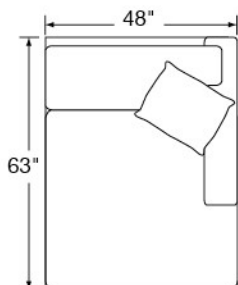

BENTLEY

Features: BOX BORDER BACK
SADDLE-STITCHED
STANDARD WITH THROW PILLOWS (not shown)

Standard Seat Cushion: MAYFAIR
Standard Back Cushion: FIBER
Standard TP Fill: LEGACY DOWN

	FABRIC/STYLE	OUTSIDE			INSIDE		SEAT	ARM	BACK RAIL	STANDARD TP's
ONE ARM SOFA	4361-L/R	88w	42d	38H	80w	24d	21H	26.5H	33H	1 - 20"
ONE ARM CHAIR	4368-L/R	48w	42d	38H	40w	24d	21H	26.5H	33H	1 - 20"
CORNER CHAIR	4362	42w	42d	38H	24w	24d	21H	—	33H	1 - 20"
ARMLESS CHAIR	4365	40w	42d	38H	—	24d	21H	—	33H	
ONE ARM CHAISE	4369-L/R	48w	63d	38H	40w	45d	21H	26.5H	33H	1 - 20"
OTTOMAN	4367	40w	40d	20H	STANDARD WITH CASTERS					

Matching Sofa: Page 38

4361-L One Arm Sofa

4361-R One Arm Sofa

4362 Corner Chair

4365 Armless Chair

4368-L One Arm Chair

4368-R One Arm Chair

4369-L One Arm Chaise