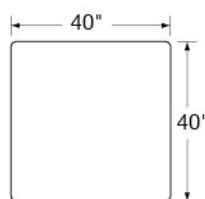

4367 Ottoman