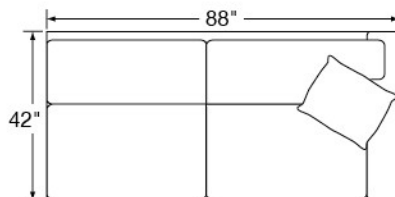

4361-R One Arm Sofa