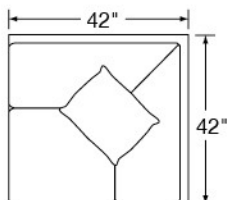

4362 Corner Chair