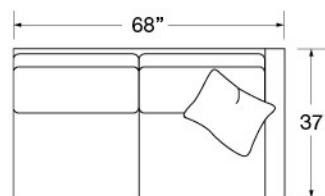

	FABRIC/STYLE	OUTSIDE			INSIDE		SEAT	ARM	BACK RAIL	STANDARD TP's	CUSHIONS
CORNER SOFA	5750-10L/R	105w	37d	35.5H	84w	21.5d	21H	25.5H	34.5H	2 - 20"	4 over 3
ONE ARM SOFA	5750-11L/R	68w	37d	35.5H	63w	21.5d	21H	25.5H	34.5H	1 - 20"	2 over 2
CORNER SOFA	5750-10L/RB	105w	37d	35.5H	84w	21.5d	21H	25.5H	34.5H	2 - 20"	4 over 2
ONE ARM SOFA	5750-11L/RB	68w	37d	35.5H	63w	21.5d	21H	25.5H	34.5H	1 - 20"	2 over 1

Matching Sofa: Page 34
 Matching Chair: Page 198

5750-10LB Corner Sofa

5750-10RB Corner Sofa

5750-11LB One Arm Sofa

5750-11RB One Arm Sofa

5750-10L Corner Sofa

5750-10R Corner Sofa

5750-11L One Arm Sofa