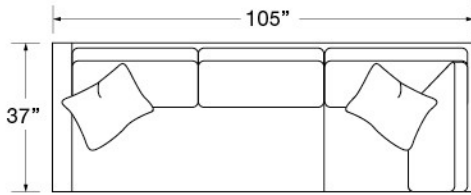

5750-10LB Corner Sofa