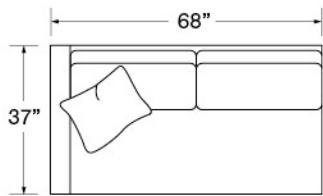

5750-11LB One Arm Sofa