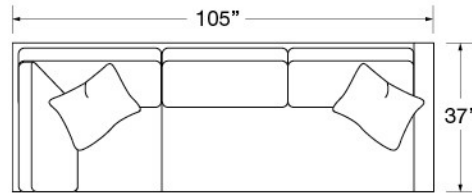

5750-10RB Corner Sofa