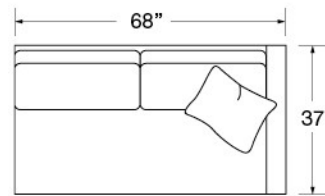

	FABRIC/STYLE	OUTSIDE			INSIDE		SEAT	ARM	BACK RAIL	STANDARD TP's	CUSHIONS
CORNER SOFA	5750-10L/R	105w	37d	35.5H	84w	21.5d	21H	25.5H	34.5H	2 - 20"	4 over 3
ONE ARM SOFA	5750-11L/R	68w	37d	35.5H	63w	21.5d	21H	25.5H	34.5H	1 - 20"	2 over 2
CORNER SOFA	5750-10L/RB	105w	37d	35.5H	84w	21.5d	21H	25.5H	34.5H	2 - 20"	4 over 2
ONE ARM SOFA	5750-11L/RB	68w	37d	35.5H	63w	21.5d	21H	25.5H	34.5H	1 - 20"	2 over 1

Matching Sofa: Page 34
 Matching Chair: Page 198

5750-10LB Corner Sofa

5750-10RB Corner Sofa

5750-11LB One Arm Sofa

5750-11RB One Arm Sofa

5750-10L Corner Sofa

5750-10R Corner Sofa

5750-11L One Arm Sofa