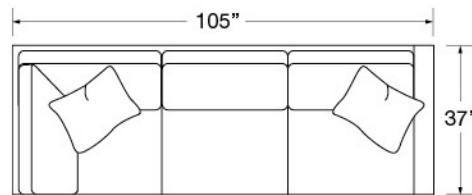

	FABRIC/STYLE	OUTSIDE			INSIDE		SEAT	ARM	BACK RAIL	STANDARD TP's	CUSHIONS
CORNER SOFA	5750-10L/R	105w	37d	35.5H	84w	21.5d	21H	25.5H	34.5H	2 - 20"	4 over 3
ONE ARM SOFA	5750-11L/R	68w	37d	35.5H	63w	21.5d	21H	25.5H	34.5H	1 - 20"	2 over 2
CORNER SOFA	5750-10L/RB	105w	37d	35.5H	84w	21.5d	21H	25.5H	34.5H	2 - 20"	4 over 2
ONE ARM SOFA	5750-11L/RB	68w	37d	35.5H	63w	21.5d	21H	25.5H	34.5H	1 - 20"	2 over 1

Matching Sofa: Page 34
 Matching Chair: Page 198

5750-10LB Corner Sofa

5750-10RB Corner Sofa

5750-11LB One Arm Sofa

5750-11RB One Arm Sofa

5750-10L Corner Sofa

5750-10R Corner Sofa

5750-11L One Arm Sofa