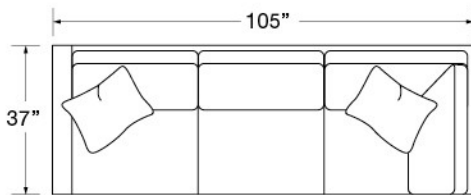

	FABRIC/STYLE	OUTSIDE			INSIDE		SEAT	ARM	BACK RAIL	STANDARD TP's	CUSHIONS
CORNER SOFA	5750-10L/R	105w	37d	35.5H	84w	21.5d	21H	25.5H	34.5H	2 - 20"	4 over 3
ONE ARM SOFA	5750-11L/R	68w	37d	35.5H	63w	21.5d	21H	25.5H	34.5H	1 - 20"	2 over 2
CORNER SOFA	5750-10L/RB	105w	37d	35.5H	84w	21.5d	21H	25.5H	34.5H	2 - 20"	4 over 2
ONE ARM SOFA	5750-11L/RB	68w	37d	35.5H	63w	21.5d	21H	25.5H	34.5H	1 - 20"	2 over 1

Matching Sofa: Page 34
 Matching Chair: Page 198

5750-10LB Corner Sofa

5750-10RB Corner Sofa

5750-11LB One Arm Sofa

5750-11RB One Arm Sofa

5750-10L Corner Sofa

5750-10R Corner Sofa

5750-11L One Arm Sofa