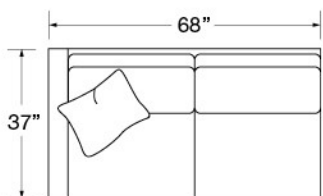

	FABRIC/STYLE	OUTSIDE			INSIDE		SEAT	ARM	BACK RAIL	STANDARD TP's	CUSHIONS
CORNER SOFA	5750-10L/R	105w	37d	35.5H	84w	21.5d	21H	25.5H	34.5H	2 - 20"	4 over 3
ONE ARM SOFA	5750-11L/R	68w	37d	35.5H	63w	21.5d	21H	25.5H	34.5H	1 - 20"	2 over 2
CORNER SOFA	5750-10L/RB	105w	37d	35.5H	84w	21.5d	21H	25.5H	34.5H	2 - 20"	4 over 2
ONE ARM SOFA	5750-11L/RB	68w	37d	35.5H	63w	21.5d	21H	25.5H	34.5H	1 - 20"	2 over 1

Matching Sofa: Page 34
 Matching Chair: Page 198

5750-10LB Corner Sofa

5750-10RB Corner Sofa

5750-11LB One Arm Sofa

5750-11RB One Arm Sofa

5750-10L Corner Sofa

5750-10R Corner Sofa

5750-11L One Arm Sofa