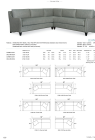

RELATED PRODUCTS