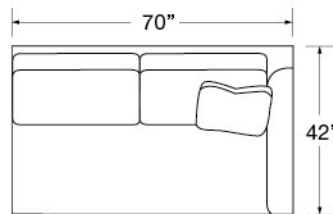

	FABRIC/STYLE	LEATHER/STYLE	OUTSIDE			INSIDE		SEAT	ARM	BACK RAIL	STANDARD TPs (except leather styles)	CUSHIONS (except leather styles)
CORNER SOFA	5800-10L/RB	L5800-10L/RB	112w	42b	35H	86w	23b	19H	23.5H	32H	2 - 20"	4 over 2
ONE ARM SOFA	5800-11L/RB	L5800-11L/RB	70w	42b	35H	63w	23b	19H	23.5H	32H	1 - 20"	2 over 1
ONE ARM CHAIR	5800-18L/R	L5800-18L/R	37w	42b	35H	31.5w	23b	19H	23.5H	32H	1 - 20"	1 over 1

Matching Sofa: Page 39

(L) 5800-10LB Corner Sofa

(L) 5800-10RB Corner Sofa

(L) 5800-11LB One Arm Sofa

(L) 5800-11RB One Arm Sofa

(L) 5800-18L One Arm Chair

(L) 5800-18R One Arm Chair

L5800-10LB LEATHER CORNER SOFA  
L5800-11RB LEATHER ONE ARM SOFA  
Shown with optional french seam rope stitch (zinc)