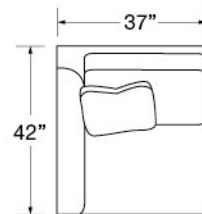

	FABRIC/STYLE	LEATHER/STYLE	OUTSIDE			INSIDE		SEAT	ARM	BACK RAIL	STANDARD TPs (except leather styles)	CUSHIONS (except leather styles)
CORNER SOFA	5800-10L/RB	L5800-10L/RB	112w	42b	35H	86w	23b	19H	23.5H	32H	2 - 20"	4 over 2
ONE ARM SOFA	5800-11L/RB	L5800-11L/RB	70w	42b	35H	63w	23b	19H	23.5H	32H	1 - 20"	2 over 1
ONE ARM CHAIR	5800-18L/R	L5800-18L/R	37w	42b	35H	31.5w	23b	19H	23.5H	32H	1 - 20"	1 over 1

Matching Sofa: Page 39

(L) 5800-10LB Corner Sofa

(L) 5800-10RB Corner Sofa

(L) 5800-11LB One Arm Sofa

(L) 5800-11RB One Arm Sofa

(L) 5800-18L One Arm Chair

(L) 5800-18R One Arm Chair

L5800-10LB LEATHER CORNER SOFA  
L5800-11RB LEATHER ONE ARM SOFA  
Shown with optional french seam rope stitch (zinc)