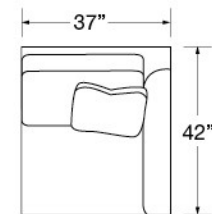

	FABRIC/STYLE	LEATHER/STYLE	OUTSIDE			INSIDE		SEAT	ARM	BACK RAIL	STANDARD TPs (except leather styles)	CUSHIONS (except leather styles)
CORNER SOFA	5800-10L/RB	L5800-10L/RB	112w	42b	35H	86w	23b	19H	23.5H	32H	2 - 20"	4 over 2
ONE ARM SOFA	5800-11L/RB	L5800-11L/RB	70w	42b	35H	63w	23b	19H	23.5H	32H	1 - 20"	2 over 1
ONE ARM CHAIR	5800-18L/R	L5800-18L/R	37w	42b	35H	31.5w	23b	19H	23.5H	32H	1 - 20"	1 over 1

Matching Sofa: Page 39

(L) 5800-10LB Corner Sofa

(L) 5800-10RB Corner Sofa

(L) 5800-11LB One Arm Sofa

(L) 5800-11RB One Arm Sofa

(L) 5800-18L One Arm Chair

(L) 5800-18R One Arm Chair

L5800-10LB LEATHER CORNER SOFA  
L5800-11RB LEATHER ONE ARM SOFA  
Shown with optional french seam rope stitch (zinc)