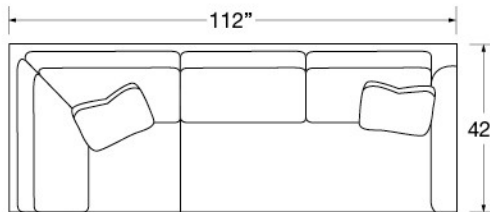

## FISHER

**Features:** FRENCH SEAMED  
FABRIC STYLES STANDARD WITH THROW PILLOWS (not shown)

**Standard Seat Cushion:** COMFORT DOWN  
**Standard Back Cushion:** COMFORT DOWN  
**Standard TP Fill:** LEGACY DOWN

	FABRIC/STYLE	LEATHER/STYLE	OUTSIDE			INSIDE		SEAT	ARM	BACK RAIL	STANDARD TPs (except leather styles)	CUSHIONS (except leather styles)
CORNER SOFA	5800-10L/RB	L5800-10L/RB	112w	42b	35H	86w	23b	19H	23.5H	32H	2 - 20"	4 over 2
ONE ARM SOFA	5800-11L/RB	L5800-11L/RB	70w	42b	35H	63w	23b	19H	23.5H	32H	1 - 20"	2 over 1
ONE ARM CHAIR	5800-18L/R	L5800-18L/R	37w	42b	35H	31.5w	23b	19H	23.5H	32H	1 - 20"	1 over 1

Matching Sofa: Page 39

(L) 5800-10LB Corner Sofa

(L) 5800-10RB Corner Sofa

(L) 5800-11LB One Arm Sofa

(L) 5800-11RB One Arm Sofa

(L) 5800-18L One Arm Chair

(L) 5800-18R One Arm Chair

L5800-10LB LEATHER CORNER SOFA  
L5800-11RB LEATHER ONE ARM SOFA  
Shown with optional french seam rope stitch (zinc)