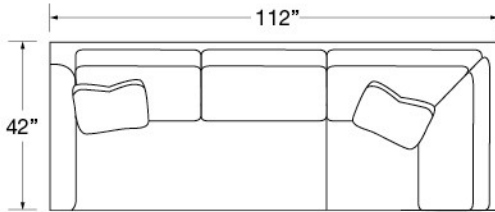

## FISHER

**Features:** FRENCH SEAMED  
FABRIC STYLES STANDARD WITH THROW PILLOWS (not shown)

**Standard Seat Cushion:** COMFORT DOWN  
**Standard Back Cushion:** COMFORT DOWN  
**Standard TP Fill:** LEGACY DOWN

	FABRIC/STYLE	LEATHER/STYLE	OUTSIDE			INSIDE		SEAT	ARM	BACK RAIL	STANDARD TPs (except leather styles)	CUSHIONS (except leather styles)
CORNER SOFA	5800-10L/RB	L5800-10L/RB	112w	42b	35H	86w	23b	19H	23.5H	32H	2 - 20"	4 over 2
ONE ARM SOFA	5800-11L/RB	L5800-11L/RB	70w	42b	35H	63w	23b	19H	23.5H	32H	1 - 20"	2 over 1
ONE ARM CHAIR	5800-18L/R	L5800-18L/R	37w	42b	35H	31.5w	23b	19H	23.5H	32H	1 - 20"	1 over 1

Matching Sofa: Page 39

(L) 5800-10LB Corner Sofa

(L) 5800-10RB Corner Sofa

(L) 5800-11LB One Arm Sofa

(L) 5800-11RB One Arm Sofa

(L) 5800-18L One Arm Chair

(L) 5800-18R One Arm Chair

L5800-10LB LEATHER CORNER SOFA  
L5800-11RB LEATHER ONE ARM SOFA  
Shown with optional french seam rope stitch (zinc)