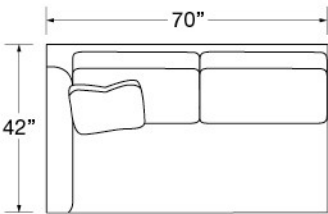

	FABRIC/STYLE	LEATHER/STYLE	OUTSIDE			INSIDE		SEAT	ARM	BACK RAIL	STANDARD TPs (except leather styles)	CUSHIONS (except leather styles)
CORNER SOFA	5800-10L/RB	L5800-10L/RB	112w	42b	35H	86w	23b	19H	23.5H	32H	2 - 20"	4 over 2
ONE ARM SOFA	5800-11L/RB	L5800-11L/RB	70w	42b	35H	63w	23b	19H	23.5H	32H	1 - 20"	2 over 1
ONE ARM CHAIR	5800-18L/R	L5800-18L/R	37w	42b	35H	31.5w	23b	19H	23.5H	32H	1 - 20"	1 over 1

Matching Sofa: Page 39

(L) 5800-10LB Corner Sofa

(L) 5800-10RB Corner Sofa

(L) 5800-11LB One Arm Sofa

(L) 5800-11RB One Arm Sofa

(L) 5800-18L One Arm Chair

(L) 5800-18R One Arm Chair

L5800-10LB LEATHER CORNER SOFA  
L5800-11RB LEATHER ONE ARM SOFA  
Shown with optional french seam rope stitch (zinc)