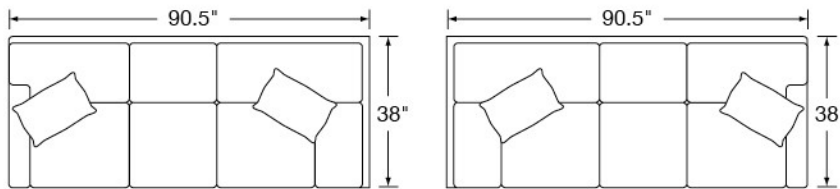

HADDONFIELD

Standard Seat Cushion: HALLMARK
 Standard Back Cushion: FIBER
 Standard TP Fill: LEGACY DOWN

Features: SEMI-ATTACHED BOX BORDER BACK

	FABRIC/STYLE	OUTSIDE			INSIDE		SEAT	ARM	BACK RAIL	STANDARD TPs
CORNER SOFA	5890-L/R	90.5 _w	38 _d	40 _H	68.5 _w	21.5 _d	21 _H	25 _H	33.5 _H	2 - 20"
ONE ARM SOFA	5891-L/R	76 _w	38 _d	40 _H	71 _w	21.5 _d	21 _H	25 _H	33.5 _H	1 - 20"
CURVE	5893	76 _w	38 _d	40 _H	-	21.5 _d	21 _H	-	33.5 _H	2 - 20"
ONE ARM LOVESEAT	5894-L/R	53 _w	38 _d	40 _H	47 _w	21.5 _d	21 _H	25 _H	33.5 _H	1 - 20"

Matching Sofa: Page 50
 Matching Chair: Page 172

5890-L Corner Sofa

5890-R Corner Sofa

5891-L One Arm Sofa

5891-R One Arm Sofa

5894-L One Arm Loveseat

5894-R One Arm Loveseat

5893 Curve