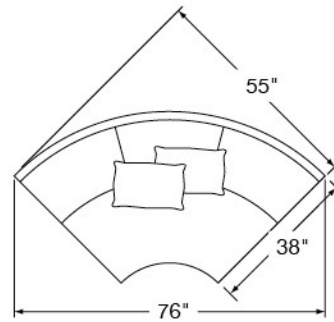

HADDONFIELD

Standard Seat Cushion: HALLMARK
 Standard Back Cushion: FIBER
 Standard TP Fill: LEGACY DOWN

Features: SEMI-ATTACHED BOX BORDER BACK

	FABRIC/STYLE	OUTSIDE			INSIDE		SEAT	ARM	BACK RAIL	STANDARD TPs
CORNER SOFA	5890-L/R	90.5 _w	38 _d	40 _H	68.5 _w	21.5 _d	21 _H	25 _H	33.5 _H	2 - 20"
ONE ARM SOFA	5891-L/R	76 _w	38 _d	40 _H	71 _w	21.5 _d	21 _H	25 _H	33.5 _H	1 - 20"
CURVE	5893	76 _w	38 _d	40 _H	-	21.5 _d	21 _H	-	33.5 _H	2 - 20"
ONE ARM LOVESEAT	5894-L/R	53 _w	38 _d	40 _H	47 _w	21.5 _d	21 _H	25 _H	33.5 _H	1 - 20"

Matching Sofa: Page 50
 Matching Chair: Page 172

5890-L Corner Sofa

5890-R Corner Sofa

5891-L One Arm Sofa

5891-R One Arm Sofa

5894-L One Arm Loveseat

5894-R One Arm Loveseat

5893 Curve