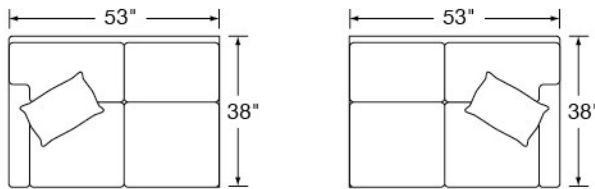

HADDONFIELD

Standard Seat Cushion: HALLMARK
 Standard Back Cushion: FIBER
 Standard TP Fill: LEGACY DOWN

Features: SEMI-ATTACHED BOX BORDER BACK

	FABRIC/STYLE	OUTSIDE			INSIDE		SEAT	ARM	BACK RAIL	STANDARD TPs
CORNER SOFA	5890-L/R	90.5 _w	38 _d	40 _H	68.5 _w	21.5 _d	21 _H	25 _H	33.5 _H	2 - 20"
ONE ARM SOFA	5891-L/R	76 _w	38 _d	40 _H	71 _w	21.5 _d	21 _H	25 _H	33.5 _H	1 - 20"
CURVE	5893	76 _w	38 _d	40 _H	-	21.5 _d	21 _H	-	33.5 _H	2 - 20"
ONE ARM LOVESEAT	5894-L/R	53 _w	38 _d	40 _H	47 _w	21.5 _d	21 _H	25 _H	33.5 _H	1 - 20"

Matching Sofa: Page 50
 Matching Chair: Page 172

5890-L Corner Sofa

5890-R Corner Sofa

5891-L One Arm Sofa

5891-R One Arm Sofa

5894-L One Arm Loveseat

5894-R One Arm Loveseat

5893 Curve