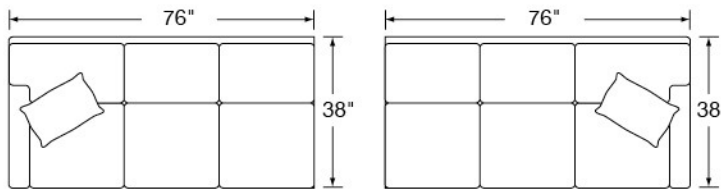

HADDONFIELD

Standard Seat Cushion: HALLMARK
 Standard Back Cushion: FIBER
 Standard TP Fill: LEGACY DOWN

Features: SEMI-ATTACHED BOX BORDER BACK

	FABRIC/STYLE	OUTSIDE			INSIDE		SEAT	ARM	BACK RAIL	STANDARD TPs
CORNER SOFA	5890-L/R	90.5 _w	38 _d	40 _H	68.5 _w	21.5 _d	21 _H	25 _H	33.5 _H	2 - 20"
ONE ARM SOFA	5891-L/R	76 _w	38 _d	40 _H	71 _w	21.5 _d	21 _H	25 _H	33.5 _H	1 - 20"
CURVE	5893	76 _w	38 _d	40 _H	-	21.5 _d	21 _H	-	33.5 _H	2 - 20"
ONE ARM LOVESEAT	5894-L/R	53 _w	38 _d	40 _H	47 _w	21.5 _d	21 _H	25 _H	33.5 _H	1 - 20"

Matching Sofa: Page 50
 Matching Chair: Page 172

5890-L Corner Sofa

5890-R Corner Sofa

5891-L One Arm Sofa

5891-R One Arm Sofa

5894-L One Arm Loveseat

5894-R One Arm Loveseat

5893 Curve