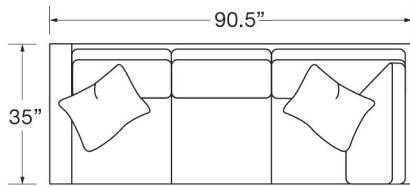

(L) 6700-10L Corner Sofa