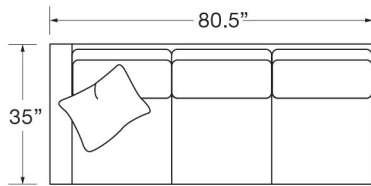

(L) 6700-11L One Arm Sofa