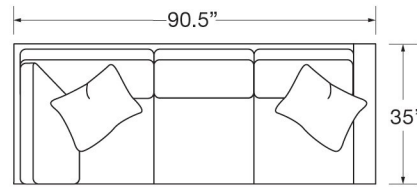

(L) 6700-10R Corner Sofa