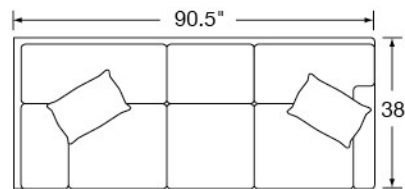

6890-R Corner Sofa