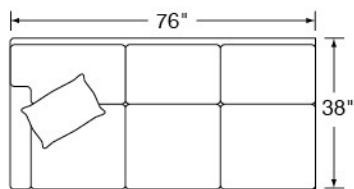

6891-L One Arm Sofa