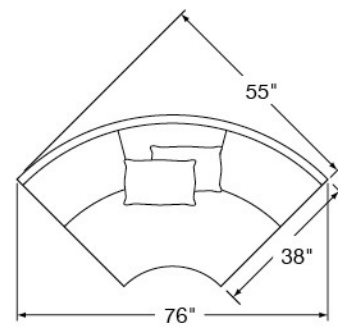

PEYTON

Standard Seat Cushion: HALLMARK
 Standard Back Cushion: FIBER
 Standard TP Fill: LEGACY DOWN

Features: SEMI-ATTACHED BOX BORDER BACK

	FABRIC/STYLE	OUTSIDE			INSIDE		SEAT	ARM	BACK RAIL	STANDARD TPs
CORNER SOFA	6890-L/R	90.5w	38d	40h	68.5w	21.5d	21h	25h	33.5h	2 - 20"
ONE ARM SOFA	6891-L/R	76w	38d	40h	71w	21.5d	21h	25h	33.5h	1 - 20"
CURVE	6893	76w	38d	40h	-	21.5d	21h	-	33.5h	2 - 20"
ONE ARM LOVESEAT	6894-L/R	53w	38d	40h	47w	21.5d	21h	25h	33.5h	1 - 20"

Matching Sofa: Page 51
 Matching Chair: Page 171

6890-L Corner Sofa

6890-R Corner Sofa

6891-L One Arm Sofa

6891-R One Arm Sofa

6894-L One Arm Loveseat

6894-R One Arm Loveseat

6893 Curve