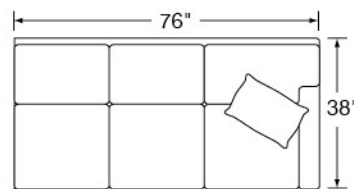

PEYTON

Standard Seat Cushion: HALLMARK
 Standard Back Cushion: FIBER
 Standard TP Fill: LEGACY DOWN

Features: SEMI-ATTACHED BOX BORDER BACK

	FABRIC/STYLE	OUTSIDE			INSIDE		SEAT	ARM	BACK RAIL	STANDARD TPs
CORNER SOFA	6890-L/R	90.5w	38d	40h	68.5w	21.5d	21h	25h	33.5h	2 - 20"
ONE ARM SOFA	6891-L/R	76w	38d	40h	71w	21.5d	21h	25h	33.5h	1 - 20"
CURVE	6893	76w	38d	40h	-	21.5d	21h	-	33.5h	2 - 20"
ONE ARM LOVESEAT	6894-L/R	53w	38d	40h	47w	21.5d	21h	25h	33.5h	1 - 20"

Matching Sofa: Page 51
 Matching Chair: Page 171

6890-L Corner Sofa

6890-R Corner Sofa

6891-L One Arm Sofa

6891-R One Arm Sofa

6894-L One Arm Loveseat

6894-R One Arm Loveseat

6893 Curve