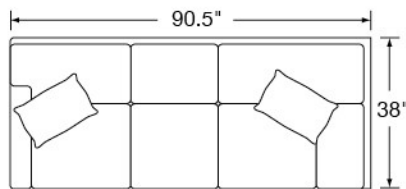

6890-L Corner Sofa