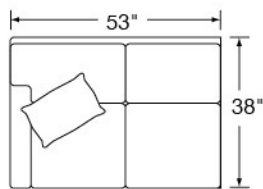

PEYTON

Standard Seat Cushion: HALLMARK
 Standard Back Cushion: FIBER
 Standard TP Fill: LEGACY DOWN

Features: SEMI-ATTACHED BOX BORDER BACK

	FABRIC/STYLE	OUTSIDE			INSIDE		SEAT	ARM	BACK RAIL	STANDARD TPs
CORNER SOFA	6890-L/R	90.5w	38d	40h	68.5w	21.5d	21h	25h	33.5h	2 - 20"
ONE ARM SOFA	6891-L/R	76w	38d	40h	71w	21.5d	21h	25h	33.5h	1 - 20"
CURVE	6893	76w	38d	40h	-	21.5d	21h	-	33.5h	2 - 20"
ONE ARM LOVESEAT	6894-L/R	53w	38d	40h	47w	21.5d	21h	25h	33.5h	1 - 20"

Matching Sofa: Page 51
 Matching Chair: Page 171

6890-L Corner Sofa

6890-R Corner Sofa

6891-L One Arm Sofa

6891-R One Arm Sofa

6894-L One Arm Loveseat

6894-R One Arm Loveseat

6893 Curve