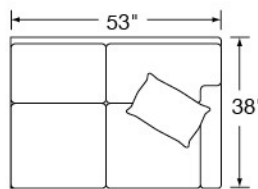

PEYTON

Standard Seat Cushion: HALLMARK
 Standard Back Cushion: FIBER
 Standard TP Fill: LEGACY DOWN

Features: SEMI-ATTACHED BOX BORDER BACK

	FABRIC/STYLE	OUTSIDE			INSIDE		SEAT	ARM	BACK RAIL	STANDARD TPs
CORNER SOFA	6890-L/R	90.5w	38d	40h	68.5w	21.5d	21h	25h	33.5h	2 - 20"
ONE ARM SOFA	6891-L/R	76w	38d	40h	71w	21.5d	21h	25h	33.5h	1 - 20"
CURVE	6893	76w	38d	40h	-	21.5d	21h	-	33.5h	2 - 20"
ONE ARM LOVESEAT	6894-L/R	53w	38d	40h	47w	21.5d	21h	25h	33.5h	1 - 20"

Matching Sofa: Page 51
 Matching Chair: Page 171

6890-L Corner Sofa

6890-R Corner Sofa

6891-L One Arm Sofa

6891-R One Arm Sofa

6894-L One Arm Loveseat

6894-R One Arm Loveseat

6893 Curve