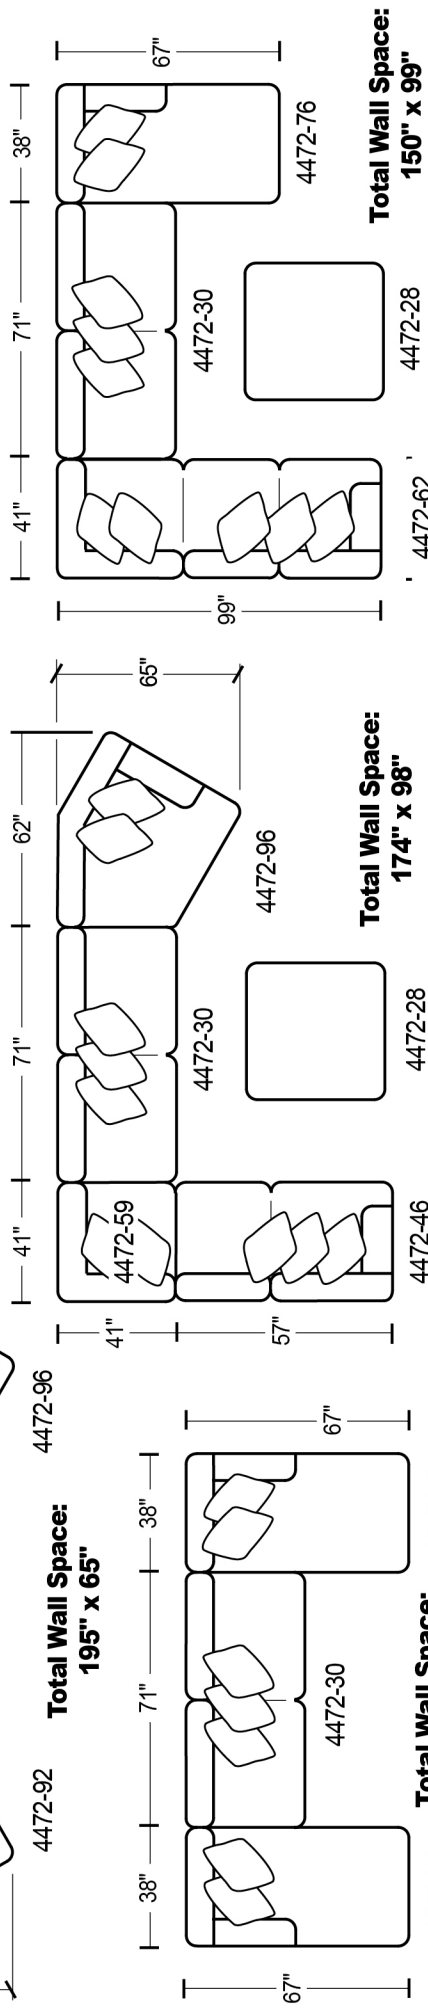

Total Wall Space:
95" x 67"

Total Wall Space:
119" x 65"

Total Wall Space:
99" x 98"

Total Wall Space:
153" x 98"

Total Wall Space:
195" x 65"

Total Wall Space:
174" x 98"

Total Wall Space:
150" x 99"

FABRIC/PILLOW:

Pewter 1724-18 / Phantom 2860-18 / Steel 2784-18 / Timber 2901-48

Dimensions:

Style	Description	L	H	D
4472-62	LSF Section	99	40	41
4472-46	LSF Loveseat	57	40	41
4472-42	RSF Loveseat	57	40	41
4472-75	LSF Chaise	38	40	67
4472-76	RSF Chaise	38	40	67
4472-92	LSF Piano Wedge	62	40	54
4472-96	RSF Piano Wedge	62	40	54
4472-30	Armless Sofa	71	40	41
4472-59	Corner	41	40	41
4472-28	Cocktail Ottoman	47	18	47

AVAILABLE ITEMS:

4472 KINGSTON
MODULAR SECTIONAL