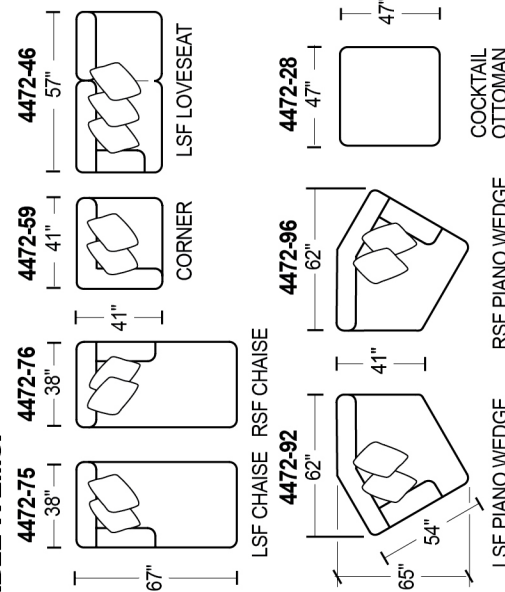

AVAILABLE ITEMS:

4472 KINGSTON
MODULAR SECTIONAL