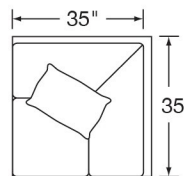

HUDSON NOW AVAILABLE AS CORNER SOFA CHAISE

Features: BOX BORDER BACK
STANDARD WITH THROW PILLOWS (not shown)

Standard Seat Cushion: HALLMARK
Standard Back Cushion: FIBER
Standard TP Fill: LEGACY DOWN

	PAGE	FABRIC/STYLE	SLIPCOVER/STYLE	OUTSIDE			INSIDE		SEAT	ARM	BACK RAIL	STANDARD TP's
CORNER SOFA CHAISE	-	7710-39L/R	7710-39L/R-SC	80w	35d	37H	67w	21.5d	20H	-	30H	1 - 18"
CORNER SOFA	116	7710-L/R	7710-L/R-SC	87w	35d	37H	67w	21.5d	21H	25H	30H	2 - 18"
ONE ARM SOFA	116	7711-L/R	7711-L/R-SC	76w	35d	37H	68w	21.5d	21H	25H	30H	1 - 18"
CORNER CHAIR	116	7712	7712-SC	35w	35d	37H	-	21.5d	21H	-	30H	1 - 18"
CURVE	116	7713	7713-SC	71w	35d	37H	-	21.5d	21H	-	30H	2 - 18"
ONE ARM LOVESEAT	116	7714-L/R	7714-L/R-SC	53w	35d	37H	45w	21.5d	21H	25H	30H	1 - 18"
ONE ARM CHAISE	116	7719-L/R	7719-L/R-SC	34w	61d	37H	26w	46d	21H	25H	30H	1 - 18"
ARMLESS CHAIR	116	7715	7715-SC	23w	35d	37H	-	21.5d	21H	-	30H	
ARMLESS LOVESEAT	116	7716	7716-SC	45w	35d	37H	-	21.5d	21H	-	30H	
ARMLESS SOFA	116	7718	7718-SC	67.5w	35d	37H	-	21.5d	21H	-	30H	

Matching Sofa: Page 58
Matching Chair: Page 177

7710-L Corner Sofa

7710-R Corner Sofa

7715
Armless Chair

7719-L
One Arm Chaise

7719-R
One Arm Chaise

7711-L One Arm Sofa

7711-R One Arm Sofa