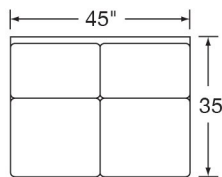

HUDSON NOW AVAILABLE AS CORNER SOFA CHAISE

Features: BOX BORDER BACK
STANDARD WITH THROW PILLOWS (not shown)

Standard Seat Cushion: HALLMARK
Standard Back Cushion: FIBER
Standard TP Fill: LEGACY DOWN

	PAGE	FABRIC/STYLE	SLIPCOVER/STYLE	OUTSIDE			INSIDE		SEAT	ARM	BACK RAIL	STANDARD TP's
CORNER SOFA CHAISE	-	7710-39L/R	7710-39L/R-SC	80w	35d	37H	67w	21.5d	20H	-	30H	1 - 18"
CORNER SOFA	116	7710-L/R	7710-L/R-SC	87w	35d	37H	67w	21.5d	21H	25H	30H	2 - 18"
ONE ARM SOFA	116	7711-L/R	7711-L/R-SC	76w	35d	37H	68w	21.5d	21H	25H	30H	1 - 18"
CORNER CHAIR	116	7712	7712-SC	35w	35d	37H	-	21.5d	21H	-	30H	1 - 18"
CURVE	116	7713	7713-SC	71w	35d	37H	-	21.5d	21H	-	30H	2 - 18"
ONE ARM LOVESEAT	116	7714-L/R	7714-L/R-SC	53w	35d	37H	45w	21.5d	21H	25H	30H	1 - 18"
ONE ARM CHAISE	116	7719-L/R	7719-L/R-SC	34w	61d	37H	26w	46d	21H	25H	30H	1 - 18"
ARMLESS CHAIR	116	7715	7715-SC	23w	35d	37H	-	21.5d	21H	-	30H	
ARMLESS LOVESEAT	116	7716	7716-SC	45w	35d	37H	-	21.5d	21H	-	30H	
ARMLESS SOFA	116	7718	7718-SC	67.5w	35d	37H	-	21.5d	21H	-	30H	

Matching Sofa: Page 58
Matching Chair: Page 177

7710-L Corner Sofa

7710-R Corner Sofa

7715
Armless Chair

7719-L
One Arm Chaise

7719-R
One Arm Chaise

7711-L One Arm Sofa

7711-R One Arm Sofa

7712 Corner Chair

7714-L One Arm Loveseat

7714-R One Arm Loveseat

7713 Curve

7710-39L
Corner Sofa Chaise

7710-39R
Corner Sofa Chaise

7718 Armless Sofa

7716 Armless Loveseat