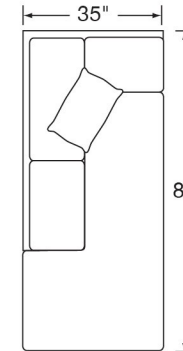

HUDSON NOW AVAILABLE AS CORNER SOFA CHAISE

Features: BOX BORDER BACK
STANDARD WITH THROW PILLOWS (not shown)

Standard Seat Cushion: HALLMARK
Standard Back Cushion: FIBER
Standard TP Fill: LEGACY DOWN

	PAGE	FABRIC/STYLE	SLIPCOVER/STYLE	OUTSIDE			INSIDE		SEAT	ARM	BACK RAIL	STANDARD TP's
CORNER SOFA CHAISE	-	7710-39L/R	7710-39L/R-SC	80w	35d	37H	67w	21.5d	20H	-	30H	1 - 18"
CORNER SOFA	116	7710-L/R	7710-L/R-SC	87w	35d	37H	67w	21.5d	21H	25H	30H	2 - 18"
ONE ARM SOFA	116	7711-L/R	7711-L/R-SC	76w	35d	37H	68w	21.5d	21H	25H	30H	1 - 18"
CORNER CHAIR	116	7712	7712-SC	35w	35d	37H	-	21.5d	21H	-	30H	1 - 18"
CURVE	116	7713	7713-SC	71w	35d	37H	-	21.5d	21H	-	30H	2 - 18"
ONE ARM LOVESEAT	116	7714-L/R	7714-L/R-SC	53w	35d	37H	45w	21.5d	21H	25H	30H	1 - 18"
ONE ARM CHAISE	116	7719-L/R	7719-L/R-SC	34w	61d	37H	26w	46d	21H	25H	30H	1 - 18"
ARMLESS CHAIR	116	7715	7715-SC	23w	35d	37H	-	21.5d	21H	-	30H	
ARMLESS LOVESEAT	116	7716	7716-SC	45w	35d	37H	-	21.5d	21H	-	30H	
ARMLESS SOFA	116	7718	7718-SC	67.5w	35d	37H	-	21.5d	21H	-	30H	

Matching Sofa: Page 58
Matching Chair: Page 177

7710-L Corner Sofa

7710-R Corner Sofa

7715
Armless Chair

7719-L
One Arm Chaise

7719-R
One Arm Chaise

7711-L One Arm Sofa

7711-R One Arm Sofa

7712 Corner Chair

7714-L One Arm Loveseat

7714-R One Arm Loveseat

7713 Curve

7710-39L
Corner Sofa Chaise

7710-39R
Corner Sofa Chaise

7718 Armless Sofa

7716 Armless Loveseat