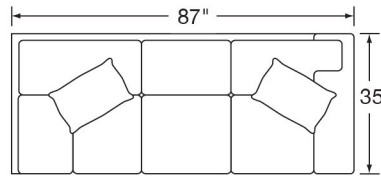

HUDSON NOW AVAILABLE AS CORNER SOFA CHAISE

Features: BOX BORDER BACK
STANDARD WITH THROW PILLOWS (not shown)

Standard Seat Cushion: HALLMARK
Standard Back Cushion: FIBER
Standard TP Fill: LEGACY DOWN

	PAGE	FABRIC/STYLE	SLIPCOVER/STYLE	OUTSIDE			INSIDE		SEAT	ARM	BACK RAIL	STANDARD TP's
CORNER SOFA CHAISE	-	7710-39L/R	7710-39L/R-SC	80w	35d	37H	67w	21.5d	20H	-	30H	1 - 18"
CORNER SOFA	116	7710-L/R	7710-L/R-SC	87w	35d	37H	67w	21.5d	21H	25H	30H	2 - 18"
ONE ARM SOFA	116	7711-L/R	7711-L/R-SC	76w	35d	37H	68w	21.5d	21H	25H	30H	1 - 18"
CORNER CHAIR	116	7712	7712-SC	35w	35d	37H	-	21.5d	21H	-	30H	1 - 18"
CURVE	116	7713	7713-SC	71w	35d	37H	-	21.5d	21H	-	30H	2 - 18"
ONE ARM LOVESEAT	116	7714-L/R	7714-L/R-SC	53w	35d	37H	45w	21.5d	21H	25H	30H	1 - 18"
ONE ARM CHAISE	116	7719-L/R	7719-L/R-SC	34w	61d	37H	26w	46d	21H	25H	30H	1 - 18"
ARMLESS CHAIR	116	7715	7715-SC	23w	35d	37H	-	21.5d	21H	-	30H	
ARMLESS LOVESEAT	116	7716	7716-SC	45w	35d	37H	-	21.5d	21H	-	30H	
ARMLESS SOFA	116	7718	7718-SC	67.5w	35d	37H	-	21.5d	21H	-	30H	

Matching Sofa: Page 58
Matching Chair: Page 177

7710-L Corner Sofa

7710-R Corner Sofa

7715
Armless Chair

7719-L
One Arm Chaise

7719-R
One Arm Chaise

7711-L One Arm Sofa

7711-R One Arm Sofa