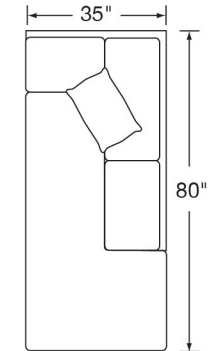

HUDSON NOW AVAILABLE AS CORNER SOFA CHAISE

Features: BOX BORDER BACK
STANDARD WITH THROW PILLOWS (not shown)

Standard Seat Cushion: HALLMARK
Standard Back Cushion: FIBER
Standard TP Fill: LEGACY DOWN

	PAGE	FABRIC/STYLE	SLIPCOVER/STYLE	OUTSIDE			INSIDE		SEAT	ARM	BACK RAIL	STANDARD TP's
CORNER SOFA CHAISE	-	7710-39L/R	7710-39L/R-SC	80w	35d	37H	67w	21.5d	20H	-	30H	1 - 18"
CORNER SOFA	116	7710-L/R	7710-L/R-SC	87w	35d	37H	67w	21.5d	21H	25H	30H	2 - 18"
ONE ARM SOFA	116	7711-L/R	7711-L/R-SC	76w	35d	37H	68w	21.5d	21H	25H	30H	1 - 18"
CORNER CHAIR	116	7712	7712-SC	35w	35d	37H	-	21.5d	21H	-	30H	1 - 18"
CURVE	116	7713	7713-SC	71w	35d	37H	-	21.5d	21H	-	30H	2 - 18"
ONE ARM LOVESEAT	116	7714-L/R	7714-L/R-SC	53w	35d	37H	45w	21.5d	21H	25H	30H	1 - 18"
ONE ARM CHAISE	116	7719-L/R	7719-L/R-SC	34w	61d	37H	26w	46d	21H	25H	30H	1 - 18"
ARMLESS CHAIR	116	7715	7715-SC	23w	35d	37H	-	21.5d	21H	-	30H	
ARMLESS LOVESEAT	116	7716	7716-SC	45w	35d	37H	-	21.5d	21H	-	30H	
ARMLESS SOFA	116	7718	7718-SC	67.5w	35d	37H	-	21.5d	21H	-	30H	

Matching Sofa: Page 58
Matching Chair: Page 177

7710-L Corner Sofa

7710-R Corner Sofa

7715
Armless Chair

7719-L
One Arm Chaise

7719-R
One Arm Chaise

7711-L One Arm Sofa

7711-R One Arm Sofa

7712 Corner Chair

7714-L One Arm Loveseat

7714-R One Arm Loveseat

7713 Curve

7710-39L
Corner Sofa Chaise

7710-39R
Corner Sofa Chaise

7718 Armless Sofa

7716 Armless Loveseat