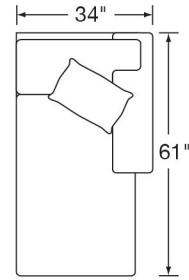

HUDSON NOW AVAILABLE AS CORNER SOFA CHAISE

Features: BOX BORDER BACK
STANDARD WITH THROW PILLOWS (not shown)

Standard Seat Cushion: HALLMARK
Standard Back Cushion: FIBER
Standard TP Fill: LEGACY DOWN

	PAGE	FABRIC/STYLE	SLIPCOVER/STYLE	OUTSIDE			INSIDE		SEAT	ARM	BACK RAIL	STANDARD TP's
CORNER SOFA CHAISE	-	7710-39L/R	7710-39L/R-SC	80w	35d	37H	67w	21.5d	20H	-	30H	1 - 18"
CORNER SOFA	116	7710-L/R	7710-L/R-SC	87w	35d	37H	67w	21.5d	21H	25H	30H	2 - 18"
ONE ARM SOFA	116	7711-L/R	7711-L/R-SC	76w	35d	37H	68w	21.5d	21H	25H	30H	1 - 18"
CORNER CHAIR	116	7712	7712-SC	35w	35d	37H	-	21.5d	21H	-	30H	1 - 18"
CURVE	116	7713	7713-SC	71w	35d	37H	-	21.5d	21H	-	30H	2 - 18"
ONE ARM LOVESEAT	116	7714-L/R	7714-L/R-SC	53w	35d	37H	45w	21.5d	21H	25H	30H	1 - 18"
ONE ARM CHAISE	116	7719-L/R	7719-L/R-SC	34w	61d	37H	26w	46d	21H	25H	30H	1 - 18"
ARMLESS CHAIR	116	7715	7715-SC	23w	35d	37H	-	21.5d	21H	-	30H	
ARMLESS LOVESEAT	116	7716	7716-SC	45w	35d	37H	-	21.5d	21H	-	30H	
ARMLESS SOFA	116	7718	7718-SC	67.5w	35d	37H	-	21.5d	21H	-	30H	

Matching Sofa: Page 58
Matching Chair: Page 177

7710-L Corner Sofa

7710-R Corner Sofa

7715
Armless Chair

7719-L
One Arm Chaise

7719-R
One Arm Chaise

7711-L One Arm Sofa

7711-R One Arm Sofa