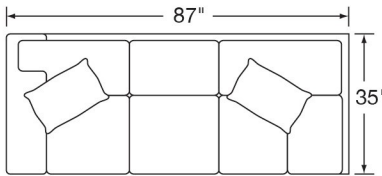

HUDSON NOW AVAILABLE AS CORNER SOFA CHAISE

Features: BOX BORDER BACK
STANDARD WITH THROW PILLOWS (not shown)

Standard Seat Cushion: HALLMARK
Standard Back Cushion: FIBER
Standard TP Fill: LEGACY DOWN

	PAGE	FABRIC/STYLE	SLIPCOVER/STYLE	OUTSIDE			INSIDE		SEAT	ARM	BACK RAIL	STANDARD TP's
CORNER SOFA CHAISE	-	7710-39L/R	7710-39L/R-SC	80w	35d	37H	67w	21.5d	20H	-	30H	1 - 18"
CORNER SOFA	116	7710-L/R	7710-L/R-SC	87w	35d	37H	67w	21.5d	21H	25H	30H	2 - 18"
ONE ARM SOFA	116	7711-L/R	7711-L/R-SC	76w	35d	37H	68w	21.5d	21H	25H	30H	1 - 18"
CORNER CHAIR	116	7712	7712-SC	35w	35d	37H	-	21.5d	21H	-	30H	1 - 18"
CURVE	116	7713	7713-SC	71w	35d	37H	-	21.5d	21H	-	30H	2 - 18"
ONE ARM LOVESEAT	116	7714-L/R	7714-L/R-SC	53w	35d	37H	45w	21.5d	21H	25H	30H	1 - 18"
ONE ARM CHAISE	116	7719-L/R	7719-L/R-SC	34w	61d	37H	26w	46d	21H	25H	30H	1 - 18"
ARMLESS CHAIR	116	7715	7715-SC	23w	35d	37H	-	21.5d	21H	-	30H	
ARMLESS LOVESEAT	116	7716	7716-SC	45w	35d	37H	-	21.5d	21H	-	30H	
ARMLESS SOFA	116	7718	7718-SC	67.5w	35d	37H	-	21.5d	21H	-	30H	

Matching Sofa: Page 58
Matching Chair: Page 177

7710-L Corner Sofa

7710-R Corner Sofa

7715
Armless Chair

7719-L
One Arm Chaise

7719-R
One Arm Chaise

7711-L One Arm Sofa

7711-R One Arm Sofa