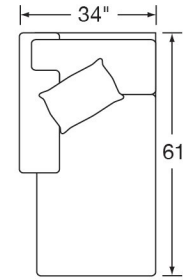

HUDSON NOW AVAILABLE AS CORNER SOFA CHAISE

Features: BOX BORDER BACK
STANDARD WITH THROW PILLOWS (not shown)

Standard Seat Cushion: HALLMARK
Standard Back Cushion: FIBER
Standard TP Fill: LEGACY DOWN

	PAGE	FABRIC/STYLE	SLIPCOVER/STYLE	OUTSIDE			INSIDE		SEAT	ARM	BACK RAIL	STANDARD TP's
CORNER SOFA CHAISE	-	7710-39L/R	7710-39L/R-SC	80w	35d	37H	67w	21.5d	20H	-	30H	1 - 18"
CORNER SOFA	116	7710-L/R	7710-L/R-SC	87w	35d	37H	67w	21.5d	21H	25H	30H	2 - 18"
ONE ARM SOFA	116	7711-L/R	7711-L/R-SC	76w	35d	37H	68w	21.5d	21H	25H	30H	1 - 18"
CORNER CHAIR	116	7712	7712-SC	35w	35d	37H	-	21.5d	21H	-	30H	1 - 18"
CURVE	116	7713	7713-SC	71w	35d	37H	-	21.5d	21H	-	30H	2 - 18"
ONE ARM LOVESEAT	116	7714-L/R	7714-L/R-SC	53w	35d	37H	45w	21.5d	21H	25H	30H	1 - 18"
ONE ARM CHAISE	116	7719-L/R	7719-L/R-SC	34w	61d	37H	26w	46d	21H	25H	30H	1 - 18"
ARMLESS CHAIR	116	7715	7715-SC	23w	35d	37H	-	21.5d	21H	-	30H	
ARMLESS LOVESEAT	116	7716	7716-SC	45w	35d	37H	-	21.5d	21H	-	30H	
ARMLESS SOFA	116	7718	7718-SC	67.5w	35d	37H	-	21.5d	21H	-	30H	

Matching Sofa: Page 58
Matching Chair: Page 177

7710-L Corner Sofa

7710-R Corner Sofa

7715
Armless Chair

7719-L
One Arm Chaise

7719-R
One Arm Chaise

7711-L One Arm Sofa

7711-R One Arm Sofa

7712 Corner Chair

7714-L One Arm Loveseat

7714-R One Arm Loveseat

7713 Curve

7710-39L
Corner Sofa Chaise

7710-39R
Corner Sofa Chaise

7718 Armless Sofa

7716 Armless Loveseat