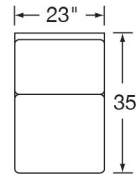

HUDSON NOW AVAILABLE AS CORNER SOFA CHAISE

Features: BOX BORDER BACK
STANDARD WITH THROW PILLOWS (not shown)

Standard Seat Cushion: HALLMARK
Standard Back Cushion: FIBER
Standard TP Fill: LEGACY DOWN

	PAGE	FABRIC/STYLE	SLIPCOVER/STYLE	OUTSIDE			INSIDE		SEAT	ARM	BACK RAIL	STANDARD TP's
CORNER SOFA CHAISE	-	7710-39L/R	7710-39L/R-SC	80w	35d	37H	67w	21.5d	20H	-	30H	1 - 18"
CORNER SOFA	116	7710-L/R	7710-L/R-SC	87w	35d	37H	67w	21.5d	21H	25H	30H	2 - 18"
ONE ARM SOFA	116	7711-L/R	7711-L/R-SC	76w	35d	37H	68w	21.5d	21H	25H	30H	1 - 18"
CORNER CHAIR	116	7712	7712-SC	35w	35d	37H	-	21.5d	21H	-	30H	1 - 18"
CURVE	116	7713	7713-SC	71w	35d	37H	-	21.5d	21H	-	30H	2 - 18"
ONE ARM LOVESEAT	116	7714-L/R	7714-L/R-SC	53w	35d	37H	45w	21.5d	21H	25H	30H	1 - 18"
ONE ARM CHAISE	116	7719-L/R	7719-L/R-SC	34w	61d	37H	26w	46d	21H	25H	30H	1 - 18"
ARMLESS CHAIR	116	7715	7715-SC	23w	35d	37H	-	21.5d	21H	-	30H	
ARMLESS LOVESEAT	116	7716	7716-SC	45w	35d	37H	-	21.5d	21H	-	30H	
ARMLESS SOFA	116	7718	7718-SC	67.5w	35d	37H	-	21.5d	21H	-	30H	

Matching Sofa: Page 58
Matching Chair: Page 177

7710-L Corner Sofa

7710-R Corner Sofa

7715
Armless Chair

7719-L
One Arm Chaise

7719-R
One Arm Chaise

7711-L One Arm Sofa

7711-R One Arm Sofa