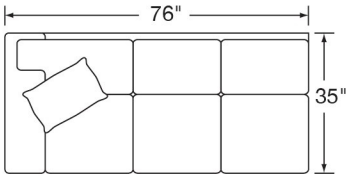

HUDSON NOW AVAILABLE AS CORNER SOFA CHAISE

Features: BOX BORDER BACK
STANDARD WITH THROW PILLOWS (not shown)

Standard Seat Cushion: HALLMARK
Standard Back Cushion: FIBER
Standard TP Fill: LEGACY DOWN

	PAGE	FABRIC/STYLE	SLIPCOVER/STYLE	OUTSIDE			INSIDE		SEAT	ARM	BACK RAIL	STANDARD TP's
CORNER SOFA CHAISE	-	7710-39L/R	7710-39L/R-SC	80w	35d	37H	67w	21.5d	20H	-	30H	1 - 18"
CORNER SOFA	116	7710-L/R	7710-L/R-SC	87w	35d	37H	67w	21.5d	21H	25H	30H	2 - 18"
ONE ARM SOFA	116	7711-L/R	7711-L/R-SC	76w	35d	37H	68w	21.5d	21H	25H	30H	1 - 18"
CORNER CHAIR	116	7712	7712-SC	35w	35d	37H	-	21.5d	21H	-	30H	1 - 18"
CURVE	116	7713	7713-SC	71w	35d	37H	-	21.5d	21H	-	30H	2 - 18"
ONE ARM LOVESEAT	116	7714-L/R	7714-L/R-SC	53w	35d	37H	45w	21.5d	21H	25H	30H	1 - 18"
ONE ARM CHAISE	116	7719-L/R	7719-L/R-SC	34w	61d	37H	26w	46d	21H	25H	30H	1 - 18"
ARMLESS CHAIR	116	7715	7715-SC	23w	35d	37H	-	21.5d	21H	-	30H	
ARMLESS LOVESEAT	116	7716	7716-SC	45w	35d	37H	-	21.5d	21H	-	30H	
ARMLESS SOFA	116	7718	7718-SC	67.5w	35d	37H	-	21.5d	21H	-	30H	

Matching Sofa: Page 58
Matching Chair: Page 177

7710-L Corner Sofa

7710-R Corner Sofa

7715
Armless Chair

7719-L
One Arm Chaise

7719-R
One Arm Chaise

7711-L One Arm Sofa

7711-R One Arm Sofa

7712 Corner Chair

7714-L One Arm Loveseat

7714-R One Arm Loveseat

7713 Curve

7710-39L
Corner Sofa Chaise

7710-39R
Corner Sofa Chaise

7718 Armless Sofa

7716 Armless Loveseat