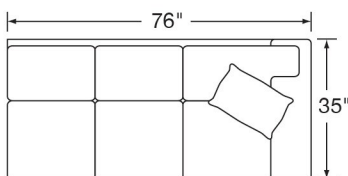

HUDSON NOW AVAILABLE AS CORNER SOFA CHAISE

Features: BOX BORDER BACK
STANDARD WITH THROW PILLOWS (not shown)

Standard Seat Cushion: HALLMARK
Standard Back Cushion: FIBER
Standard TP Fill: LEGACY DOWN

	PAGE	FABRIC/STYLE	SLIPCOVER/STYLE	OUTSIDE			INSIDE		SEAT	ARM	BACK RAIL	STANDARD TP's
CORNER SOFA CHAISE	-	7710-39L/R	7710-39L/R-SC	80w	35d	37H	67w	21.5d	20H	-	30H	1 - 18"
CORNER SOFA	116	7710-L/R	7710-L/R-SC	87w	35d	37H	67w	21.5d	21H	25H	30H	2 - 18"
ONE ARM SOFA	116	7711-L/R	7711-L/R-SC	76w	35d	37H	68w	21.5d	21H	25H	30H	1 - 18"
CORNER CHAIR	116	7712	7712-SC	35w	35d	37H	-	21.5d	21H	-	30H	1 - 18"
CURVE	116	7713	7713-SC	71w	35d	37H	-	21.5d	21H	-	30H	2 - 18"
ONE ARM LOVESEAT	116	7714-L/R	7714-L/R-SC	53w	35d	37H	45w	21.5d	21H	25H	30H	1 - 18"
ONE ARM CHAISE	116	7719-L/R	7719-L/R-SC	34w	61d	37H	26w	46d	21H	25H	30H	1 - 18"
ARMLESS CHAIR	116	7715	7715-SC	23w	35d	37H	-	21.5d	21H	-	30H	
ARMLESS LOVESEAT	116	7716	7716-SC	45w	35d	37H	-	21.5d	21H	-	30H	
ARMLESS SOFA	116	7718	7718-SC	67.5w	35d	37H	-	21.5d	21H	-	30H	

Matching Sofa: Page 58
Matching Chair: Page 177

7710-L Corner Sofa

7710-R Corner Sofa

7715
Armless Chair

7719-L
One Arm Chaise

7719-R
One Arm Chaise

7711-L One Arm Sofa

7711-R One Arm Sofa

7712 Corner Chair

7714-L One Arm Loveseat

7714-R One Arm Loveseat

7713 Curve

7710-39L
Corner Sofa Chaise

7710-39R
Corner Sofa Chaise

7718 Armless Sofa

7716 Armless Loveseat