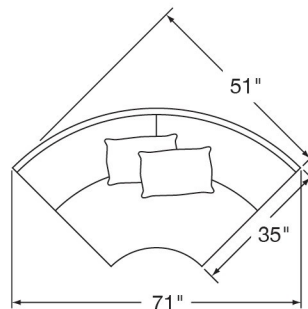

HUDSON NOW AVAILABLE AS CORNER SOFA CHAISE

Features: BOX BORDER BACK
STANDARD WITH THROW PILLOWS (not shown)

Standard Seat Cushion: HALLMARK
Standard Back Cushion: FIBER
Standard TP Fill: LEGACY DOWN

	PAGE	FABRIC/STYLE	SLIPCOVER/STYLE	OUTSIDE			INSIDE		SEAT	ARM	BACK RAIL	STANDARD TP's
CORNER SOFA CHAISE	-	7710-39L/R	7710-39L/R-SC	80w	35d	37H	67w	21.5d	20H	-	30H	1 - 18"
CORNER SOFA	116	7710-L/R	7710-L/R-SC	87w	35d	37H	67w	21.5d	21H	25H	30H	2 - 18"
ONE ARM SOFA	116	7711-L/R	7711-L/R-SC	76w	35d	37H	68w	21.5d	21H	25H	30H	1 - 18"
CORNER CHAIR	116	7712	7712-SC	35w	35d	37H	-	21.5d	21H	-	30H	1 - 18"
CURVE	116	7713	7713-SC	71w	35d	37H	-	21.5d	21H	-	30H	2 - 18"
ONE ARM LOVESEAT	116	7714-L/R	7714-L/R-SC	53w	35d	37H	45w	21.5d	21H	25H	30H	1 - 18"
ONE ARM CHAISE	116	7719-L/R	7719-L/R-SC	34w	61d	37H	26w	46d	21H	25H	30H	1 - 18"
ARMLESS CHAIR	116	7715	7715-SC	23w	35d	37H	-	21.5d	21H	-	30H	
ARMLESS LOVESEAT	116	7716	7716-SC	45w	35d	37H	-	21.5d	21H	-	30H	
ARMLESS SOFA	116	7718	7718-SC	67.5w	35d	37H	-	21.5d	21H	-	30H	

Matching Sofa: Page 58
Matching Chair: Page 177

7713 Curve