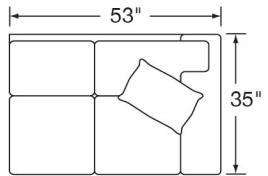

HUDSON NOW AVAILABLE AS CORNER SOFA CHAISE

Features: BOX BORDER BACK
STANDARD WITH THROW PILLOWS (not shown)

Standard Seat Cushion: HALLMARK
Standard Back Cushion: FIBER
Standard TP Fill: LEGACY DOWN

	PAGE	FABRIC/STYLE	SLIPCOVER/STYLE	OUTSIDE			INSIDE		SEAT	ARM	BACK RAIL	STANDARD TP's
CORNER SOFA CHAISE	-	7710-39L/R	7710-39L/R-SC	80w	35d	37H	67w	21.5d	20H	-	30H	1 - 18"
CORNER SOFA	116	7710-L/R	7710-L/R-SC	87w	35d	37H	67w	21.5d	21H	25H	30H	2 - 18"
ONE ARM SOFA	116	7711-L/R	7711-L/R-SC	76w	35d	37H	68w	21.5d	21H	25H	30H	1 - 18"
CORNER CHAIR	116	7712	7712-SC	35w	35d	37H	-	21.5d	21H	-	30H	1 - 18"
CURVE	116	7713	7713-SC	71w	35d	37H	-	21.5d	21H	-	30H	2 - 18"
ONE ARM LOVESEAT	116	7714-L/R	7714-L/R-SC	53w	35d	37H	45w	21.5d	21H	25H	30H	1 - 18"
ONE ARM CHAISE	116	7719-L/R	7719-L/R-SC	34w	61d	37H	26w	46d	21H	25H	30H	1 - 18"
ARMLESS CHAIR	116	7715	7715-SC	23w	35d	37H	-	21.5d	21H	-	30H	
ARMLESS LOVESEAT	116	7716	7716-SC	45w	35d	37H	-	21.5d	21H	-	30H	
ARMLESS SOFA	116	7718	7718-SC	67.5w	35d	37H	-	21.5d	21H	-	30H	

Matching Sofa: Page 58
Matching Chair: Page 177

7710-L Corner Sofa

7710-R Corner Sofa

7715
Armless Chair

7719-L
One Arm Chaise

7719-R
One Arm Chaise

7711-L One Arm Sofa

7711-R One Arm Sofa

7712 Corner Chair

7714-L One Arm Loveseat

7714-R One Arm Loveseat

7713 Curve

7710-39L
Corner Sofa Chaise

7710-39R
Corner Sofa Chaise

7718 Armless Sofa

7716 Armless Loveseat