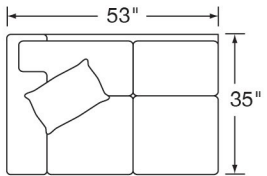

HUDSON NOW AVAILABLE AS CORNER SOFA CHAISE

Features: BOX BORDER BACK
STANDARD WITH THROW PILLOWS (not shown)

Standard Seat Cushion: HALLMARK
Standard Back Cushion: FIBER
Standard TP Fill: LEGACY DOWN

	PAGE	FABRIC/STYLE	SLIPCOVER/STYLE	OUTSIDE			INSIDE		SEAT	ARM	BACK RAIL	STANDARD TP's
CORNER SOFA CHAISE	-	7710-39L/R	7710-39L/R-SC	80w	35d	37H	67w	21.5d	20H	-	30H	1 - 18"
CORNER SOFA	116	7710-L/R	7710-L/R-SC	87w	35d	37H	67w	21.5d	21H	25H	30H	2 - 18"
ONE ARM SOFA	116	7711-L/R	7711-L/R-SC	76w	35d	37H	68w	21.5d	21H	25H	30H	1 - 18"
CORNER CHAIR	116	7712	7712-SC	35w	35d	37H	-	21.5d	21H	-	30H	1 - 18"
CURVE	116	7713	7713-SC	71w	35d	37H	-	21.5d	21H	-	30H	2 - 18"
ONE ARM LOVESEAT	116	7714-L/R	7714-L/R-SC	53w	35d	37H	45w	21.5d	21H	25H	30H	1 - 18"
ONE ARM CHAISE	116	7719-L/R	7719-L/R-SC	34w	61d	37H	26w	46d	21H	25H	30H	1 - 18"
ARMLESS CHAIR	116	7715	7715-SC	23w	35d	37H	-	21.5d	21H	-	30H	
ARMLESS LOVESEAT	116	7716	7716-SC	45w	35d	37H	-	21.5d	21H	-	30H	
ARMLESS SOFA	116	7718	7718-SC	67.5w	35d	37H	-	21.5d	21H	-	30H	

Matching Sofa: Page 58
Matching Chair: Page 177

7710-L Corner Sofa

7710-R Corner Sofa

7715
Armless Chair

7719-L
One Arm Chaise

7719-R
One Arm Chaise

7711-L One Arm Sofa

7711-R One Arm Sofa

7712 Corner Chair

7714-L One Arm Loveseat

7714-R One Arm Loveseat

7713 Curve

7710-39L
Corner Sofa Chaise

7710-39R
Corner Sofa Chaise

7718 Armless Sofa

7716 Armless Loveseat