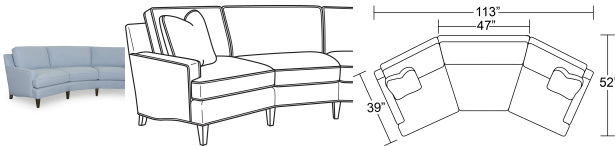

FINISHES

FINISHES SHOWN:

Sable

RELATED PRODUCTS