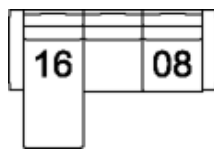

**04 Ottoman**  
35 x 26 x 17"  
89 x 67 x 44 cm

**08 RHF Loveseat**  
**07 LHF Loveseat**  
58 x 37 x 35"  
148 x 94 x 89 cm

**13 RHF Sofa**  
**12 LHF Sofa**  
83 x 37 x 35"  
211 x 94 x 89 cm

**15 RHF Chaise**  
**16 LHF Chaise**  
33 x 65 x 35"  
84 x 166 x 89 cm

**35 RHF Corner Chaise**  
**36 LHF Corner Chaise**  
89 x 37 x 35"  
227 x 94 x 89 cm

**40 RHF Sofa Split**  
**39 LHF Sofa Split**  
96 x 37 x 35"  
244 x 94 x 89 cm

## POPULAR CONFIGURATIONS

**12/35**  
120 x 89"  
305 x 227 cm

**07/35**  
95 x 89"  
242 x 227 cm

**16/08**  
91 x 65"  
232 x 166 cm

## DIMENSIONS

Seat Depth: 22" / 56 cm  
Seat Height: N/A  
Arm Depth: 38" / 97 cm  
Arm Height: 24" / 60 cm

Dimensions shown as Width x Depth x Height.

Dimensions are correct at the time of printing and are subject to change without notice. Actual measurements for each item may vary from what is shown here. Please allow up to a +/- 1 inch difference. Availability may vary by region.