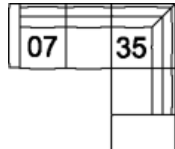

**04 Ottoman**  
35 x 26 x 17"  
89 x 67 x 44 cm

**08 RHF Loveseat**  
**07 LHF Loveseat**  
58 x 37 x 35"  
148 x 94 x 89 cm

**13 RHF Sofa**  
**12 LHF Sofa**  
83 x 37 x 35"  
211 x 94 x 89 cm

**15 RHF Chaise**  
**16 LHF Chaise**  
33 x 65 x 35"  
84 x 166 x 89 cm

**35 RHF Corner Chaise**  
**36 LHF Corner Chaise**  
89 x 37 x 35"  
227 x 94 x 89 cm

**40 RHF Sofa Split**  
**39 LHF Sofa Split**  
96 x 37 x 35"  
244 x 94 x 89 cm

## POPULAR CONFIGURATIONS

**12/35**  
120 x 89"  
305 x 227 cm

**07/35**  
95 x 89"  
242 x 227 cm

**16/08**  
91 x 65"  
232 x 166 cm

## DIMENSIONS

Seat Depth: 22" / 56 cm  
Seat Height: N/A  
Arm Depth: 38" / 97 cm  
Arm Height: 24" / 60 cm

Dimensions shown as Width x Depth x Height.

Dimensions are correct at the time of printing and are subject to change without notice. Actual measurements for each item may vary from what is shown here. Please allow up to a +/- 1 inch difference. Availability may vary by region.