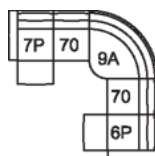

31 Wallhugger Power Recliner w/ Power Headrest
46 x 41 x 32"
117 x 102 x 81 cm
IA: 25" / 63 cm

6H Armless Power Recliner w/ Power Headrest
34 x 41 x 32"
86 x 102 x 81 cm

6P RHF Power Recliner w/ Power Headrest
45 x 41 x 32"
114 x 102 x 81 cm

70 Armless Chair
34 x 41 x 32"
86 x 102 x 81 cm

7P LHF Power Recliner w/ Power Headrest
45 x 41 x 32"
114 x 102 x 81 cm

9A Corner Square w Movable HeadR
47 x 47 x 32"
119 x 119 x 81 cm

C3 RHF PWR Reclining Chaise
C4 LHF PWR Reclining Chaise
45 x 65 x 32"
114 x 164 x 81 cm

POPULAR CONFIGURATIONS

7P/70/9A/70/6P
124 x 124"
315 x 315 cm

7P/70/9A/17
101 x 124"
257 x 315 cm

7P/70/C3
61 x 122"
155 x 310 cm

DIMENSIONS

Seat Depth: 24" / 60 cm
Seat Height: 19" / 49 cm
Arm Depth: 40" / 101 cm
Arm Height: 25" / 63 cm
Reclined Depth: 63" / 160 cm

Dimensions shown as Width x Depth x Height.

Dimensions are correct at the time of printing and are subject to change without notice. Actual measurements for each item may vary from what is shown here. Please allow up to a +/- 1 inch difference. Availability may vary by region.