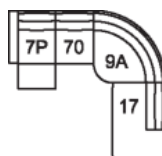

31 Wallhugger Power Recliner w/ Power Headrest
46 x 41 x 32"
117 x 102 x 81 cm
IA: 25" / 63 cm

6H Armless Power Recliner w/ Power Headrest
34 x 41 x 32"
86 x 102 x 81 cm

6P RHF Power Recliner w/ Power Headrest
45 x 41 x 32"
114 x 102 x 81 cm

70 Armless Chair
34 x 41 x 32"
86 x 102 x 81 cm

7P LHF Power Recliner w/ Power Headrest
45 x 41 x 32"
114 x 102 x 81 cm

9A Corner Square w Movable HeadR
47 x 47 x 32"
119 x 119 x 81 cm

C3 RHF PWR Reclining Chaise
C4 LHF PWR Reclining Chaise
45 x 65 x 32"
114 x 164 x 81 cm

POPULAR CONFIGURATIONS

7P/70/9A/70/6P
124 x 124"
315 x 315 cm

7P/70/9A/17
101 x 124"
257 x 315 cm

7P/70/C3
61 x 122"
155 x 310 cm

DIMENSIONS

Seat Depth: 24" / 60 cm
Seat Height: 19" / 49 cm
Arm Depth: 40" / 101 cm
Arm Height: 25" / 63 cm
Reclined Depth: 63" / 160 cm

Dimensions shown as Width x Depth x Height.

Dimensions are correct at the time of printing and are subject to change without notice. Actual measurements for each item may vary from what is shown here. Please allow up to a +/- 1 inch difference. Availability may vary by region.