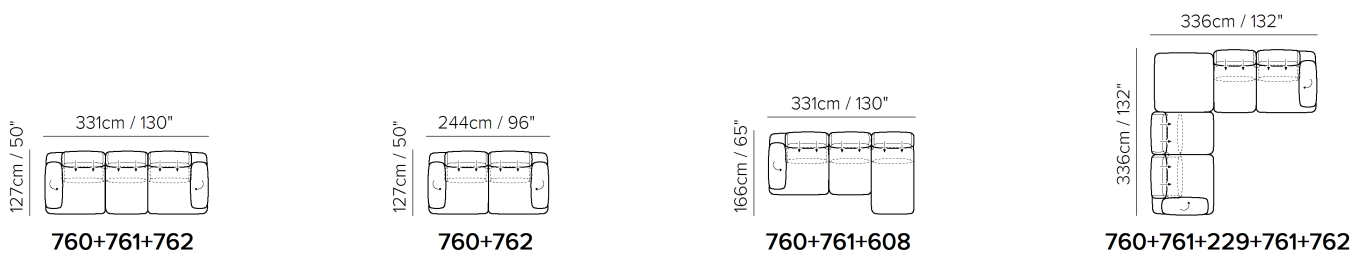

■ Vers. 760+761+762

■ Vers. 760+761+762

■ Vers. 760+762

SCHEMATICS

COMPOSITION EXAMPLES

TECHNICAL INFORMATION

	COVERING	Leather <input checked="" type="checkbox"/>	Soft Cover <input checked="" type="checkbox"/>			
	LEGS	Metal <input type="checkbox"/>	Wood <input type="checkbox"/>	Upholstered <input type="checkbox"/>	Castors <input type="checkbox"/>	Plastic <input checked="" type="checkbox"/>
	FILLING	Arms <input type="checkbox"/> Fiber <input checked="" type="checkbox"/> Foam <input type="checkbox"/> Feather/Fiber Mix <input type="checkbox"/> Feather	Seat cushion <input type="checkbox"/> Fiber <input checked="" type="checkbox"/> Foam <input type="checkbox"/> Feather/Fiber Mix <input type="checkbox"/> Feather	Back cushion <input type="checkbox"/> Fiber <input checked="" type="checkbox"/> Foam <input type="checkbox"/> Feather/Fiber Mix <input type="checkbox"/> Feather		
	COMFORT	Standard Comfort <input checked="" type="checkbox"/>	Firm Comfort <input type="checkbox"/>			
	FUNCTION	Bed <input type="checkbox"/>	Electric motion <input type="checkbox"/>	Motion <input type="checkbox"/>	Recliner <input type="checkbox"/>	Sliding <input type="checkbox"/>
	OPTIONS	Nails <input type="checkbox"/>	Contrast Stitching <input type="checkbox"/>	Removable <input type="checkbox"/>		

NOTES

- LEATHER: Model available only in Top Grain leather
- To allow modularity, the single elements can be put together thanks to the rubber stops under the legs.
- All versions are finished on the sides and come without connectors to be used as single elements.
- The electric sliding mechanism allows the backrest to move forward or backward changing the depth of the seat. This mechanism is activated by two touch buttons placed on the seat.
- Without Feet Assembled (the feet will be in a bag inside the package)
- Plastic Wrap (the model will be wrapped in a plastic bag)
- Feet height 5,3 cm