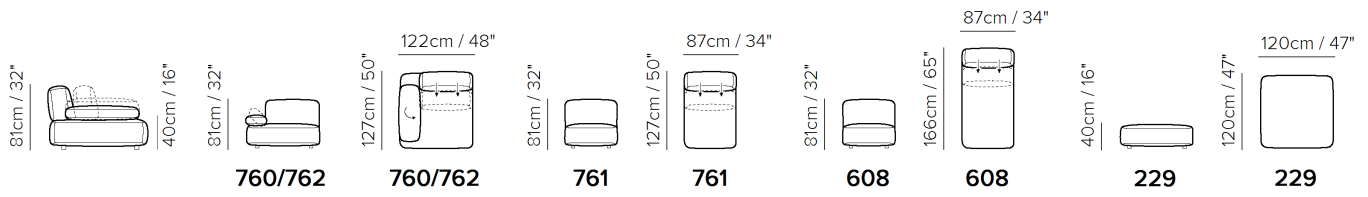

■ Vers. 760+761+762

■ Vers. 760+761+762

■ Vers. 760+762

SCHEMATICS

COMPOSITION EXAMPLES

TECHNICAL INFORMATION

	COVERING	Leather <input checked="" type="checkbox"/>	Soft Cover <input checked="" type="checkbox"/>			
	LEGS	Metal <input type="checkbox"/>	Wood <input type="checkbox"/>	Upholstered <input type="checkbox"/>	Castors <input type="checkbox"/>	Plastic <input checked="" type="checkbox"/>
	FILLING	Arms <input type="checkbox"/> Fiber <input checked="" type="checkbox"/> Foam <input type="checkbox"/> Feather/Fiber Mix <input type="checkbox"/> Feather	Seat cushion <input type="checkbox"/> Fiber <input checked="" type="checkbox"/> Foam <input type="checkbox"/> Feather/Fiber Mix <input type="checkbox"/> Feather	Back cushion <input type="checkbox"/> Fiber <input checked="" type="checkbox"/> Foam <input type="checkbox"/> Feather/Fiber Mix <input type="checkbox"/> Feather		
	COMFORT	Standard Comfort <input checked="" type="checkbox"/>	Firm Comfort <input type="checkbox"/>			
	FUNCTION	Bed <input type="checkbox"/>	Electric motion <input type="checkbox"/>	Motion <input type="checkbox"/>	Recliner <input type="checkbox"/>	Sliding <input type="checkbox"/>
	OPTIONS	Nails <input type="checkbox"/>	Contrast Stitching <input type="checkbox"/>	Removable <input type="checkbox"/>		

NOTES

- LEATHER: Model available only in Top Grain leather
- To allow modularity, the single elements can be put together thanks to the rubber stops under the legs.
- All versions are finished on the sides and come without connectors to be used as single elements.
- The electric sliding mechanism allows the backrest to move forward or backward changing the depth of the seat. This mechanism is activated by two touch buttons placed on the seat.
- Without Feet Assembled (the feet will be in a bag inside the package)
- Plastic Wrap (the model will be wrapped in a plastic bag)
- Feet height 5,3 cm