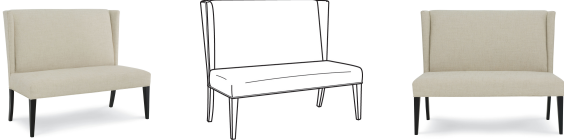

5004 SOHO

SPECIFICATION

OUTSIDE: 50.5W x 28.5D x 42H

INSIDE: 19D

SEAT: 20H

DESCRIPTION: Banquette

COM: Plain:: 7

Repeat of 2"-14": 8.75

Repeat of 15"-27": 9.5

WEIGHT: 75 lbs.

FABRICS/LEATHERS

FABRICS/LEATHERS SHOWN:

Paxton
Sand

FINISHES

FINISHES SHOWN:

Java