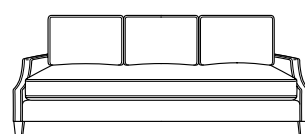

urban | options

by Braxton Culler

CUSTOM UPHOLSTERY PROGRAM

5 Easy Steps: To define your personal style, choose your:

1 Arm Style

2 Back Style

3 Base Style

4 Frame Type

5 Seat Cushion Configurations

(Sofas Only)

3 OVER 1

braxtonculler.com