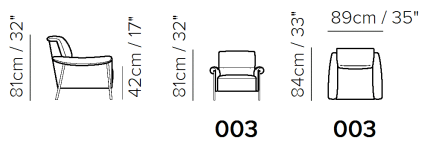

■ Vers. 003

■ Vers. 003

■ Vers. 003

SCHEMATICS

TECHNICAL INFORMATION

	COVERING	Leather <input checked="" type="checkbox"/>	Soft Cover <input checked="" type="checkbox"/>			
	LEGS	Metal <input checked="" type="checkbox"/>	Wood <input type="checkbox"/>	Upholstered <input type="checkbox"/>	Castors <input type="checkbox"/>	Plastic <input type="checkbox"/>
	FILLING	Arms <input type="checkbox"/> Fiber <input checked="" type="checkbox"/> Foam <input type="checkbox"/> Feather/Fiber Mix <input type="checkbox"/> Feather	Seat cushion <input type="checkbox"/> Fiber <input checked="" type="checkbox"/> Foam <input type="checkbox"/> Feather/Fiber Mix <input type="checkbox"/> Feather	Back cushion <input type="checkbox"/> Fiber <input checked="" type="checkbox"/> Foam <input type="checkbox"/> Feather/Fiber Mix <input type="checkbox"/> Feather		
	COMFORT	Firm Comfort <input type="checkbox"/>	Standard Comfort <input checked="" type="checkbox"/>			
	FUNCTION	Bed <input type="checkbox"/>	Electric motion <input type="checkbox"/>	Motion <input type="checkbox"/>	Recliner <input type="checkbox"/>	Sliding <input type="checkbox"/>
	OPTIONS	Nails <input type="checkbox"/>	Contrast Stitching <input type="checkbox"/>	Removable <input type="checkbox"/>		

NOTES

- LEATHER: Model available only in Top Grain leather
- Tight Seat Cushion (the seat cushions of the models are fixed to the frame)
- Tight Back Cushion (the back cushions of the models are fixed to the frame)
- Wood Frame
- Without Feet Assembled (the feet will be in a bag inside the package)
- Plastic Wrap (the model will be wrapped in a plastic bag)
- Feet available in metal finishing 78 (Black Chrome)
- Feet height 15,0 cm