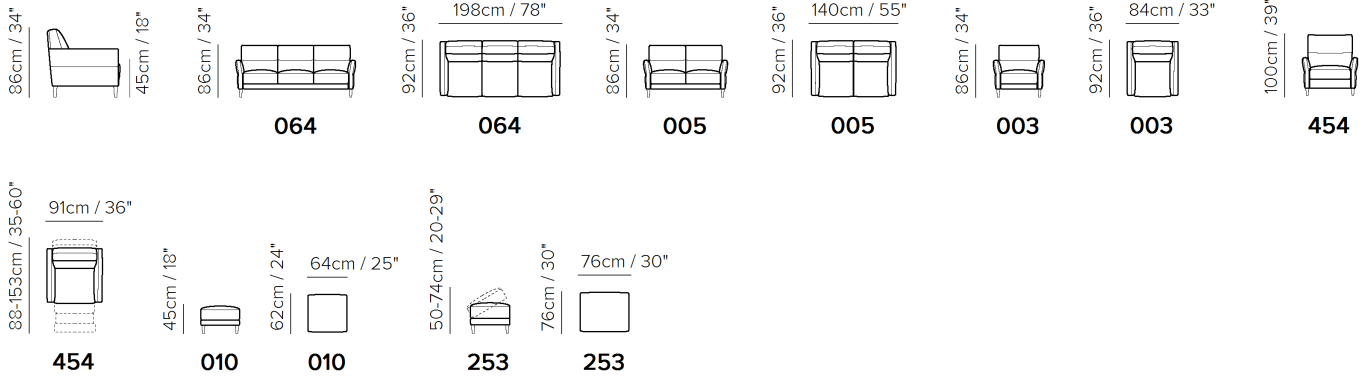

■ Vers. 064

■ Vers. 064

■ Vers. 005

**SCHEMATICS**

TECHNICAL INFORMATION

	<b>COVERING</b>	Leather <input checked="" type="checkbox"/>	Soft Cover <input checked="" type="checkbox"/>				
	<b>LEGS</b>	Wood <input type="checkbox"/>	Metal <input type="checkbox"/>	Plastic <input checked="" type="checkbox"/>	Castors <input type="checkbox"/>	Upholstered <input type="checkbox"/>	
	<b>FILLING</b>	Arms <input type="checkbox"/>	Fiber <input type="checkbox"/> Foam <input type="checkbox"/> Feather/Fiber Mix <input type="checkbox"/> Feather <input type="checkbox"/>	Seat cushion <input type="checkbox"/>	Fiber <input type="checkbox"/> Foam <input type="checkbox"/> Feather/Fiber Mix <input type="checkbox"/> Feather <input type="checkbox"/>	Back cushion <input type="checkbox"/>	Fiber <input type="checkbox"/> Foam <input type="checkbox"/> Feather/Fiber Mix <input type="checkbox"/> Feather <input type="checkbox"/>
	<b>COMFORT</b>	Standard Comfort <input checked="" type="checkbox"/>	Firm Comfort <input type="checkbox"/>				
	<b>FUNCTION</b>	Bed <input type="checkbox"/>	Electric motion <input type="checkbox"/>	Motion <input type="checkbox"/>	Recliner <input checked="" type="checkbox"/>	Sliding <input type="checkbox"/>	
	<b>OPTIONS</b>	Nails <input type="checkbox"/>	Removable <input type="checkbox"/>	Contrast Stitching <input checked="" type="checkbox"/>			

NOTES

- Contrast stitching is available only with certain covers and option is managed directly in NARES.
- All arms, back and seat surfaces are covered in Top Grain.
- This model is available with split leather exterior covering (Side, Rear and Front Panels)
- Tight Seat Cushion (the seat cushions of the models are fixed to the frame)
- Tight Back Cushion (the back cushions of the models are fixed to the frame)
- Wood Frame
- Without Feet Assembled (the feet will be in a bag inside the package)
- Plastic Wrap (the model will be wrapped in a plastic bag)
- Feet available in finishing 18 (wengè wood effect)