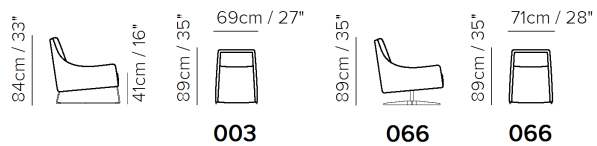

■ Vers. 066

■ Vers. 066

■ Vers. 003

SCHEMATICS

TECHNICAL INFORMATION

	COVERING	Leather <input checked="" type="checkbox"/>	Soft Cover <input checked="" type="checkbox"/>			
	LEGS	Wood <input type="checkbox"/> Upholstered <input type="checkbox"/>	Metal <input checked="" type="checkbox"/>	Metal <input checked="" type="checkbox"/>	Plastic <input type="checkbox"/>	Castors <input type="checkbox"/>
	FILLING	Arms <input type="checkbox"/> Fiber <input checked="" type="checkbox"/> Foam <input type="checkbox"/> Feather/Fiber Mix <input type="checkbox"/> Feather	Seat cushion <input type="checkbox"/> Fiber <input checked="" type="checkbox"/> Foam <input type="checkbox"/> Feather/Fiber Mix <input type="checkbox"/> Feather	Back cushion <input type="checkbox"/> Fiber <input checked="" type="checkbox"/> Foam <input type="checkbox"/> Feather/Fiber Mix <input type="checkbox"/> Feather		
	COMFORT	Firm Comfort <input type="checkbox"/>	Standard Comfort <input checked="" type="checkbox"/>			
	FUNCTION	Bed <input type="checkbox"/>	Electric motion <input type="checkbox"/>	Motion <input type="checkbox"/>	Recliner <input type="checkbox"/>	Sliding <input type="checkbox"/>
	OPTIONS	Nails <input type="checkbox"/>	Removable <input type="checkbox"/>	Contrast Stitching <input type="checkbox"/>		

NOTES

- LEATHER: Model available only in Top Grain leather
- Tight Seat Cushion (the seat cushions of the models are fixed to the frame)
- Tight Back Cushion (the back cushions of the models are fixed to the frame)
- Wood Frame
- Plastic Wrap (the model will be wrapped in a plastic bag)
- With Feet Assembled (the model will be loaded with feet already mounted on the sofa)
- Front feet are slightly higher in respect to rear.
- Feet available in metal finishing 77 (Glossy Chromed)
- Metal base available in metal finishings 75 (Glazed Nickel) / 78 (Black Chrome)
- Feet height 23,0/17,0 cm