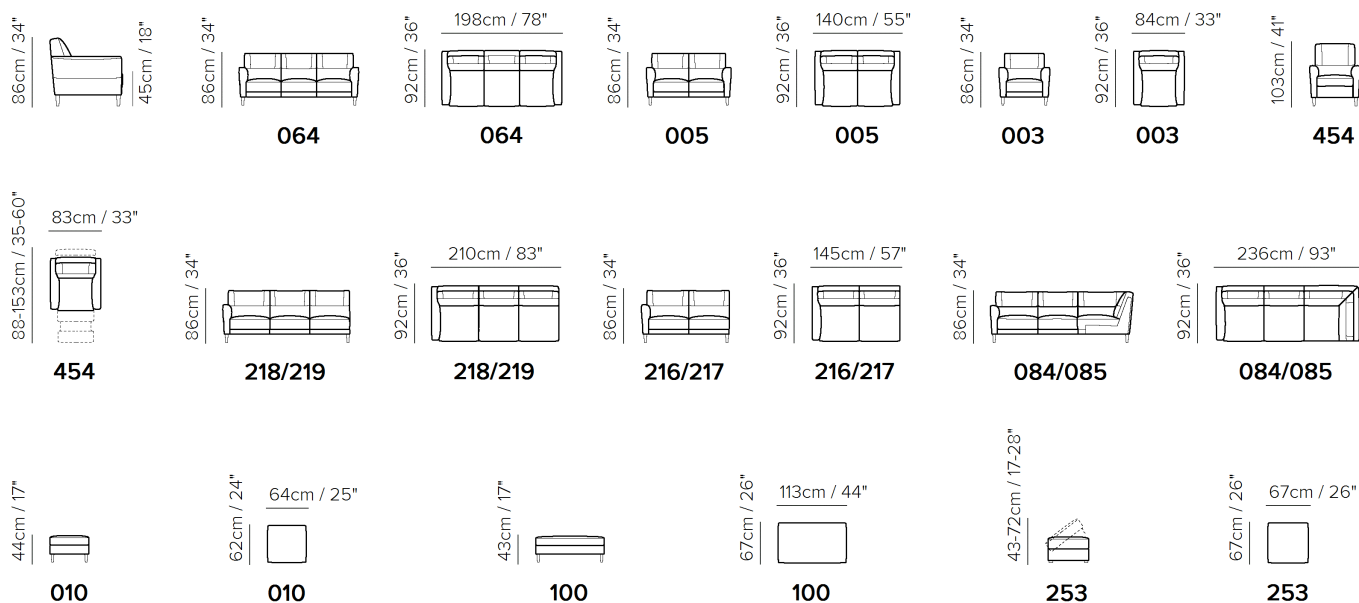

■ Vers. 064

■ Vers. 218+085

■ Vers. 454

SCHEMATICS

COMPOSITION EXAMPLES

TECHNICAL INFORMATION

	COVERING	Leather <input checked="" type="checkbox"/>					
	LEGS	Wood <input type="checkbox"/>	Metal <input type="checkbox"/>	Plastic <input checked="" type="checkbox"/>	Castors <input type="checkbox"/>	Upholstered <input type="checkbox"/>	
	FILLING	Arms	<input type="checkbox"/> Fiber <input checked="" type="checkbox"/> Foam <input type="checkbox"/> Feather/Fiber Mix <input type="checkbox"/> Feather	Seat cushion	<input type="checkbox"/> Fiber <input checked="" type="checkbox"/> Foam <input type="checkbox"/> Feather/Fiber Mix <input type="checkbox"/> Feather	Back cushion	<input type="checkbox"/> Fiber <input checked="" type="checkbox"/> Foam <input type="checkbox"/> Feather/Fiber Mix <input type="checkbox"/> Feather
	COMFORT	Firm Comfort <input type="checkbox"/>	Standard Comfort <input checked="" type="checkbox"/>				
	FUNCTION	Bed <input type="checkbox"/>	Electric motion <input type="checkbox"/>	Motion <input type="checkbox"/>	Recliner <input checked="" type="checkbox"/>	Sliding <input type="checkbox"/>	
	OPTIONS	Contrast Stitching <input checked="" type="checkbox"/>	Removable <input type="checkbox"/>	Nails <input type="checkbox"/>			

NOTES

- Contrast stitching is available only with certain covers and option is managed directly in NARES.
- All arms, back and seat surfaces are covered in Top Grain.
- This model is available with split leather exterior covering (Side, Rear and Front Panels)
- Tight Seat Cushion (the seat cushions of the models are fixed to the frame)
- Tight Back Cushion (the back cushions of the models are fixed to the frame)
- No Leather Side (the sectional pieces have the side covered with lining and not leather)
- Wood Frame
- Without Feet Assembled (the feet will be in a bag inside the package)
- Plastic Wrap (the model will be wrapped in a plastic bag)
- Feet available in finishings 18 (wengè wood effect) / 77 (glossy chrome effect)