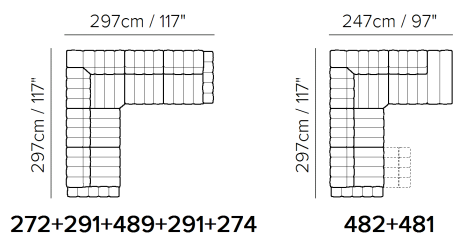

COMPOSITION EXAMPLES