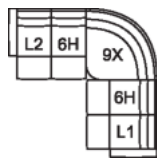

9X Corner Curve Large
54 x 54 x 42"
138 x 138 x 107 cm

K0 Wedge w/Storage
17 x 40 x 37"
42 x 101 x 94 cm

K1 Wedge 45 Degree w/Storage
36 x 38 x 37"
91 x 96 x 94 cm

K2 Console w/Storage
13 x 40 x 37"
34 x 101 x 94 cm

L1 RHF Pwr Recl Pwr/HR Pwr Lumbar
32 x 40 x 42"
82 x 101 x 107 cm

L2 LHF Pwr Recl Pwr/HR Pwr Lumbar
32 x 40 x 42"
82 x 101 x 107 cm

L3 Armless P/Recl Pwr/HR Pwr Lumbar
23 x 40 x 42"
59 x 101 x 107 cm

L6 Sofa Power Recliner w/ Power Headrest & Power Lumbar
L7 Loveseat Power Recliner w/ Power Headrest & Power Lumbar
L8 Console Loveseat Recliner Power w/ Power Headrest & Power Lumbar
L9 Wallhugger Power Recliner w/ Power Headrest & Power Lumbar
87 x 40 x 42"
221 x 101 x 107 cm
IA: 69" / 174 cm

POPULAR CONFIGURATIONS

L2/6H/9X/6H/L1
109 x 109"
277 x 277 cm

L2/6H/9X/K2/6H/L1
122 x 109"
310 x 277 cm

L2/K1/6H/6H/K1/L1
112 x 112"
285 x 285 cm

DIMENSIONS

Seat Depth: 20" / 52 cm
Seat Height: 19" / 49 cm
Arm Depth: 33" / 84 cm
Arm Height: 25" / 64 cm
Reclined Depth: 68" / 173 cm

Dimensions shown as Width x Depth x Height.

Dimensions are correct at the time of printing and are subject to change without notice. Actual measurements for each item may vary from what is shown here. Please allow up to a +/- 1 inch difference. Availability may vary by region.