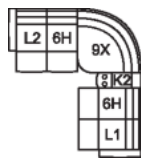

9X Corner Curve Large
54 x 54 x 42"
138 x 138 x 107 cm

K0 Wedge w/Storage
17 x 40 x 37"
42 x 101 x 94 cm

K1 Wedge 45 Degree w/Storage
36 x 38 x 37"
91 x 96 x 94 cm

K2 Console w/Storage
13 x 40 x 37"
34 x 101 x 94 cm

L1 RHF Pwr Recl Pwr/HR Pwr Lumbar
32 x 40 x 42"
82 x 101 x 107 cm

L2 LHF Pwr Recl Pwr/HR Pwr Lumbar
32 x 40 x 42"
82 x 101 x 107 cm

L3 Armless P/Recl Pwr/HR Pwr Lumbar
23 x 40 x 42"
59 x 101 x 107 cm

L6 Sofa Power Recliner w/ Power Headrest & Power Lumbar
L7 Loveseat Power Recliner w/ Power Headrest & Power Lumbar
L8 Console Loveseat Recliner Power w/ Power Headrest & Power Lumbar
L9 Wallhugger Power Recliner w/ Power Headrest & Power Lumbar
87 x 40 x 42"
221 x 101 x 107 cm
IA: 69" / 174 cm

POPULAR CONFIGURATIONS

L2/6H/9X/6H/L1
109 x 109"
277 x 277 cm

L2/6H/9X/K2/6H/L1
122 x 109"
310 x 277 cm

L2/K1/6H/6H/K1/L1
112 x 112"
285 x 285 cm

DIMENSIONS

Seat Depth: 20" / 52 cm
Seat Height: 19" / 49 cm
Arm Depth: 33" / 84 cm
Arm Height: 25" / 64 cm
Reclined Depth: 68" / 173 cm

Dimensions shown as Width x Depth x Height.

Dimensions are correct at the time of printing and are subject to change without notice. Actual measurements for each item may vary from what is shown here. Please allow up to a +/- 1 inch difference. Availability may vary by region.