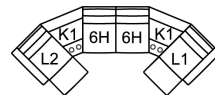

9X Corner Curve Large
54 x 54 x 42"
138 x 138 x 107 cm

K0 Wedge w/Storage
17 x 40 x 37"
42 x 101 x 94 cm

K1 Wedge 45 Degree w/Storage
36 x 38 x 37"
91 x 96 x 94 cm

K2 Console w/Storage
13 x 40 x 37"
34 x 101 x 94 cm

L1 RHF Pwr Recl Pwr/HR Pwr Lumbar
32 x 40 x 42"
82 x 101 x 107 cm

L2 LHF Pwr Recl Pwr/HR Pwr Lumbar
32 x 40 x 42"
82 x 101 x 107 cm

L3 Armless P/Recl Pwr/HR Pwr Lumbar
23 x 40 x 42"
59 x 101 x 107 cm

L6 Sofa Power Recliner w/ Power Headrest & Power Lumbar
L7 Loveseat Power Recliner w/ Power Headrest & Power Lumbar
L8 Console Loveseat Recliner Power w/ Power Headrest & Power Lumbar
L9 Wallhugger Power Recliner w/ Power Headrest & Power Lumbar
87 x 40 x 42"
221 x 101 x 107 cm
IA: 69" / 174 cm

POPULAR CONFIGURATIONS

L2/6H/9X/6H/L1
109 x 109"
277 x 277 cm

L2/6H/9X/K2/6H/L1
122 x 109"
310 x 277 cm

L2/K1/6H/6H/K1/L1
112 x 112"
285 x 285 cm

DIMENSIONS

Seat Depth: 20" / 52 cm
Seat Height: 19" / 49 cm
Arm Depth: 33" / 84 cm
Arm Height: 25" / 64 cm
Reclined Depth: 68" / 173 cm

Dimensions shown as Width x Depth x Height.

Dimensions are correct at the time of printing and are subject to change without notice. Actual measurements for each item may vary from what is shown here. Please allow up to a +/- 1 inch difference. Availability may vary by region.