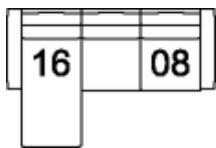

**09 Corner Curve**  
59 x 59 x 34"  
150 x 150 x 87 cm

**10 Armless Chair**  
28 x 42 x 34"  
72 x 106 x 87 cm

**11 Corner Square**  
40 x 40 x 34"  
102 x 102 x 87 cm

**13 RHF Sofa**  
**12 LHF Sofa**  
94 x 42 x 34"  
239 x 106 x 87 cm

**14 Armless Loveseat**  
56 x 42 x 34"  
143 x 106 x 87 cm

**15 RHF Chaise**  
**16 LHF Chaise**  
37 x 65 x 34"  
94 x 166 x 87 cm

**17 Armless Sofa**  
84 x 42 x 34"  
214 x 106 x 87 cm

**19 RHF Bumper**  
**20 LHF Bumper**  
67 x 47 x 34"  
171 x 119 x 87 cm

## POPULAR CONFIGURATIONS

**16/08**  
87 x 56"  
221 x 143 cm

**16/14/15**  
148 x 50"  
376 x 127 cm

**07/09/19**  
125 x 126"  
318 x 321 cm

**07/15**  
112 x 50"  
285 x 127 cm

## DIMENSIONS

Seat Depth: 24" / 61 cm  
Seat Height: 19" / 47 cm  
Arm Depth: 41" / 105 cm  
Arm Height: 25" / 64 cm

Dimensions shown as Width x Depth x Height.

Dimensions are correct at the time of printing and are subject to change without notice. Actual measurements for each item may vary from what is shown here. Please allow up to a +/- 1 inch difference. Availability may vary by region.