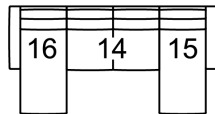

**14 Armless Loveseat**  
56 x 42 x 34"  
143 x 106 x 87 cm

**15 RHF Chaise**  
**16 LHF Chaise**  
37 x 65 x 34"  
94 x 166 x 87 cm

**17 Armless Sofa**  
84 x 42 x 34"  
214 x 106 x 87 cm

**19 RHF Bumper**  
**20 LHF Bumper**  
67 x 47 x 34"  
171 x 119 x 87 cm

**74 Ottoman Rectangular**  
36 x 27 x 19"  
92 x 69 x 47 cm

**95 Chair w/2 Arms**  
46 x 42 x 34"  
117 x 106 x 87 cm  
IA: 28" / 72 cm

## POPULAR CONFIGURATIONS

**16/08**  
87 x 56"  
221 x 143 cm

**16/14/15**  
148 x 50"  
376 x 127 cm

**07/09/19**  
125 x 126"  
318 x 321 cm

**07/15**  
112 x 50"  
285 x 127 cm

## DIMENSIONS

Seat Depth: 24" / 61 cm  
Seat Height: 19" / 47 cm  
Arm Depth: 41" / 105 cm  
Arm Height: 25" / 64 cm

Dimensions shown as Width x Depth x Height.

Dimensions are correct at the time of printing and are subject to change without notice. Actual measurements for each item may vary from what is shown here. Please allow up to a +/- 1 inch difference. Availability may vary by region.