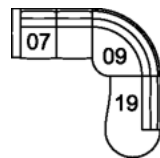

**14 Armless Loveseat**  
56 x 42 x 34"  
143 x 106 x 87 cm

**15 RHF Chaise**  
**16 LHF Chaise**  
37 x 65 x 34"  
94 x 166 x 87 cm

**17 Armless Sofa**  
84 x 42 x 34"  
214 x 106 x 87 cm

**19 RHF Bumper**  
**20 LHF Bumper**  
67 x 47 x 34"  
171 x 119 x 87 cm

**74 Ottoman Rectangular**  
36 x 27 x 19"  
92 x 69 x 47 cm

**95 Chair w/2 Arms**  
46 x 42 x 34"  
117 x 106 x 87 cm  
IA: 28" / 72 cm

## POPULAR CONFIGURATIONS

**16/08**  
87 x 56"  
221 x 143 cm

**16/14/15**  
148 x 50"  
376 x 127 cm

**07/09/19**  
125 x 126"  
318 x 321 cm

**07/15**  
112 x 50"  
285 x 127 cm

## DIMENSIONS

Seat Depth: 24" / 61 cm  
Seat Height: 19" / 47 cm  
Arm Depth: 41" / 105 cm  
Arm Height: 25" / 64 cm

Dimensions shown as Width x Depth x Height.

Dimensions are correct at the time of printing and are subject to change without notice. Actual measurements for each item may vary from what is shown here. Please allow up to a +/- 1 inch difference. Availability may vary by region.