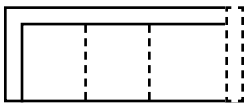

Cora K41200

Shown in Ultimate Sand, Famous Coconut, and Wink Cashmere. | Loose Back | Matching group available (page 53).

K41200L/R CRNS
Corner Sofa
W103" D42" H30"
4 Pillows

K41200L/R S
One Arm Sofa
W85" D42" H30"
2 Pillows

K41200L/R LS
One Arm Loveseat
W60" D42" H30"
2 Pillows

K41200 AS
Armless Sofa
W76" D42" H30"

K41200 ALS
Armless Loveseat
W51" D42" H30"

K41200 AC
Armless Chair
W26" D42" H30"

K41200 STCC
Storage Console
with USB Port
W15" D42" H30"