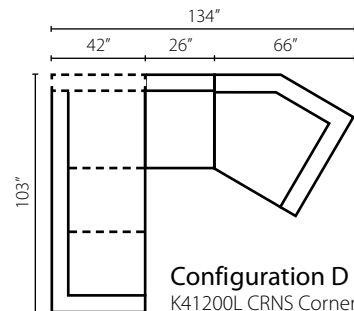

Configuration D

- K41200L CRNS Corner Sofa
- K41200 AC Armless Chair
- K41200R CUDD Cuddler Chair