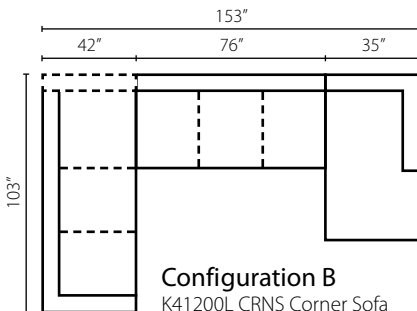

K41200 WEDGE
90° Wedge
W70" D42" H30"
2 Pillows

K41200L/R CUDD
Cuddler Chair
W66" D51" H30"
2 Pillows

K41200L/R CHASE
One Arm Chaise
W35" D64" H30"
2 Pillows

Configuration A

- K41200L LS One Arm Loveseat
- K41200 STCC Storage Console w/ USB Port
- K41200 WEDGE 90° Wedge
- K41200 ALS Armless Loveseat
- K41200R CHASE One Arm Chaise