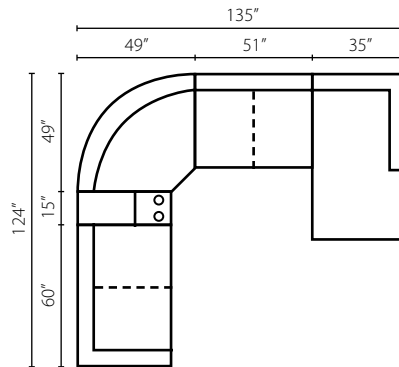

K41200L/R LS
One Arm Loveseat
W60" D42" H30"
2 Pillows

K41200 AS
Armless Sofa
W76" D42" H30"

K41200 ALS
Armless Loveseat
W51" D42" H30"

K41200 AC
Armless Chair
W26" D42" H30"

K41200 STCC
Storage Console
with USB Port
W15" D42" H30"

K41200 WEDGE
90° Wedge
W70" D42" H30"
2 Pillows

K41200L/R CUDD
Cuddler Chair
W66" D51" H30"
2 Pillows

K41200L/R CHASE
One Arm Chaise
W35" D64" H30"
2 Pillows

Configuration A

- K41200L LS One Arm Loveseat
- K41200 STCC Storage Console w/ USB Port
- K41200 WEDGE 90° Wedge
- K41200 ALS Armless Loveseat
- K41200R CHASE One Arm Chaise