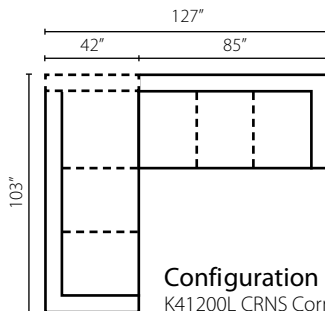

Configuration C

- K41200L CRNS Corner Sofa
- K41200R S One Arm Sofa