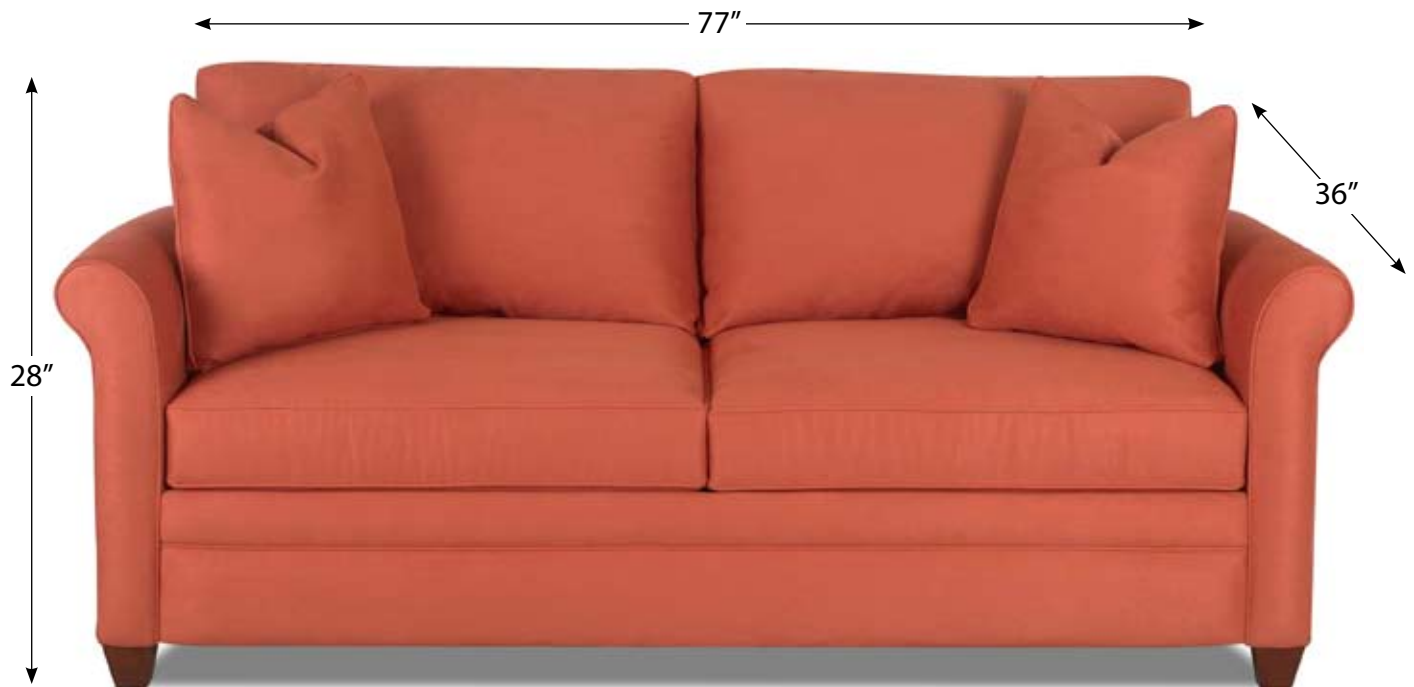

MILY INVITING PLAYFUL RELAXED COLORFUL
E FRIENDLY COZY EASY FUNCTIONAL RELAXED
ING NURTURING CASUAL WARM COMFORTAI
CAREFREE LIVING COLORFUL FAMILY COZY EA
XED COMFORTABLE WELCOMING INVITING P

The Dopler

With its restrained lines and gentle curved arms, the Dopler sofa sleeper collection offers a timeless, classic look with a refined contemporary feel. Features include box seat cushions, welt details, rolled arms, loose back pillows plus two coordinating arm pillows.