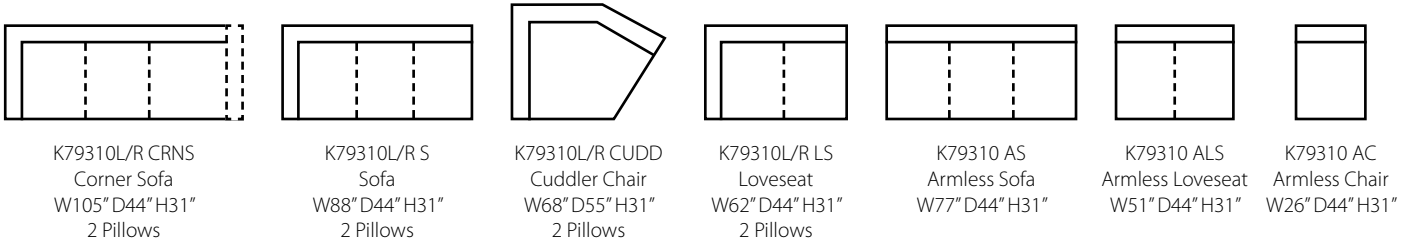

Ginger K79310

Shown in Vapor Indigo, Klein Merlot, and Azztec Terracotta. | Loose Back | Matching group available (page 30).

Configuration A
K79310L CRNS Corner Sofa
K79310R S Sofa

Configuration B
K79310L CRNS Corner Sofa
K79310 AC Armless Chair
K79310R CUDD Cuddler Chair

Configuration C
K79310L CRNS Corner Sofa
K79310R LS Loveseat

Configuration D
K79310L CRNS Corner Sofa
K79310 AS Armless Sofa
K79310R CUDD Cuddler Chair