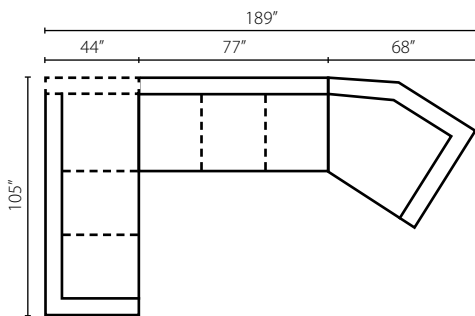

Ginger K79310

Shown in Vapor Indigo, Klein Merlot, and Azztec Terracotta. | Loose Back | Matching group available (page 30).

Configuration A
K79310L CRNS Corner Sofa
K79310R S Sofa

Configuration B
K79310L CRNS Corner Sofa
K79310 AC Armless Chair
K79310R CUDD Cuddler Chair

Configuration C
K79310L CRNS Corner Sofa
K79310R LS Loveseat

Configuration D
K79310L CRNS Corner Sofa
K79310 AS Armless Sofa
K79310R CUDD Cuddler Chair