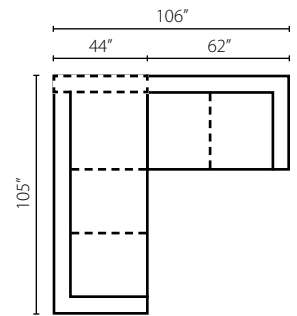

Ginger K79310

Shown in Vapor Indigo, Klein Merlot, and Azztec Terracotta. | Loose Back | Matching group available (page 30).

Configuration A
K79310L CRNS Corner Sofa
K79310R S Sofa

Configuration B
K79310L CRNS Corner Sofa
K79310 AC Armless Chair
K79310R CUDD Cuddler Chair

Configuration C
K79310L CRNS Corner Sofa
K79310R LS Loveseat

Configuration D
K79310L CRNS Corner Sofa
K79310 AS Armless Sofa
K79310R CUDD Cuddler Chair