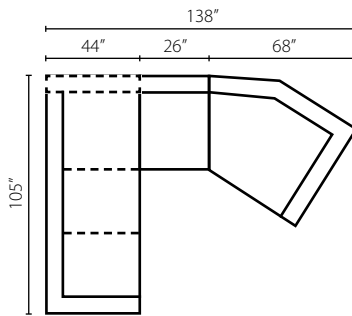

Ginger K79310

Shown in Vapor Indigo, Klein Merlot, and Azztec Terracotta. | Loose Back | Matching group available (page 30).

Configuration A
K79310L CRNS Corner Sofa
K79310R S Sofa

Configuration B
K79310L CRNS Corner Sofa
K79310 AC Armless Chair
K79310R CUDD Cuddler Chair

Configuration C
K79310L CRNS Corner Sofa
K79310R LS Loveseat

Configuration D
K79310L CRNS Corner Sofa
K79310 AS Armless Sofa
K79310R CUDD Cuddler Chair