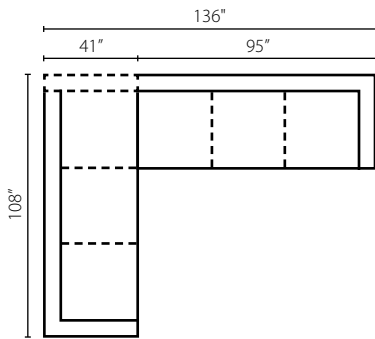

# Isabella LTD85300

Shown in Alfresco Palazzo. | Attached Back | Available with arm pillows as LTD85300AP. | Matching group available (page 12).

LTD85300L/R CRNS  
Corner Sofa  
W108" D41" H35"

LTD85300L/R S  
Sofa  
W95" D41" H35"

LTD85300L/R LS  
Loveseat  
W66" D41" H35"

LTD85300 AS  
Armless Sofa  
W85" D41" H35"

LTD85300 ALS  
Armless Loveseat  
W57" D41" H35"

LTD85300 WEDGE  
Wedge  
W71" D46" H35"

**Configuration A**  
LTD85300L CRNS Corner Sofa  
LTD85300R S Sofa