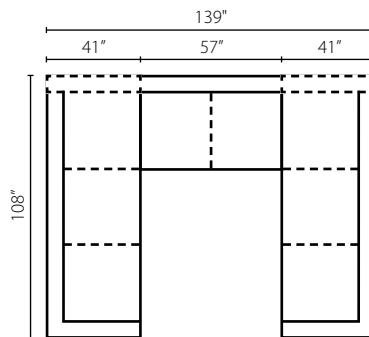

Configuration E
LTD85300L CRNS Corner Sofa
LTD85300 ALS Armless Loveseat
LTD85300L CRNS Corner Sofa