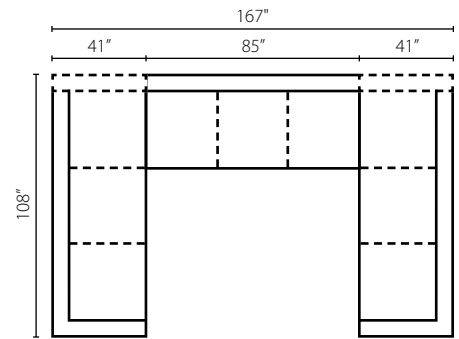

Configuration B
LTD85300L LS Loveseat
LTD85300 WEDGE Wedge
LTD85300R LS Loveseat

Configuration C
LTD85300L CRNS Corner Sofa
LTD85300 AS Armless Sofa
LTD85300L CRNS Corner Sofa