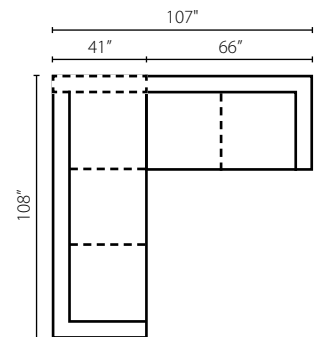

Configuration F
LTD85300L CRNS Corner Sofa
LTD85300R LS Loveseat