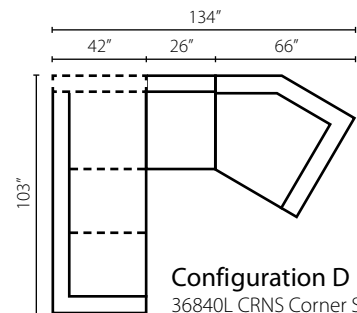

Configuration D

- 36840L CRNS Corner Sofa
- 36840 AC Armless Chair
- 36840R CUDD Cuddler Chair