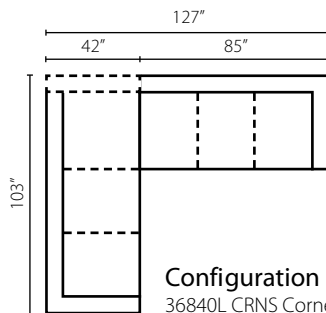

Configuration C

- 36840L CRNS Corner Sofa
- 36840R S One Arm Sofa