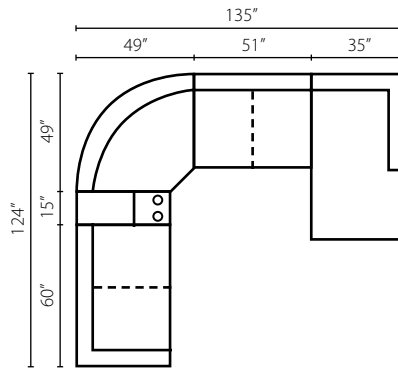

36840L/R LS
One Arm Loveseat
W60" D42" H30"
2 Pillows

36840 AS
Armless Sofa
W76" D42" H30"

36840 ALS
Armless Loveseat
W51" D42" H30"

36840 AC
Armless Chair
W26" D42" H30"

36840 STCC
Storage Console
with USB Port
W15" D42" H30"

36840 WEDGE
90° Wedge
W70" D42" H30"
2 Pillows

36840L/R CUDD
Cuddler Chair
W66" D51" H30"
2 Pillows

36840L/R CHASE
One Arm Chaise
W35" D64" H30"
2 Pillows

Configuration A

- 36840L LS One Arm Loveseat
- 36840 STCC Storage Console w/ USB Port
- 36840 WEDGE 90° Wedge
- 36840 ALS Armless Loveseat
- 36840R CHASE One Arm Chaise