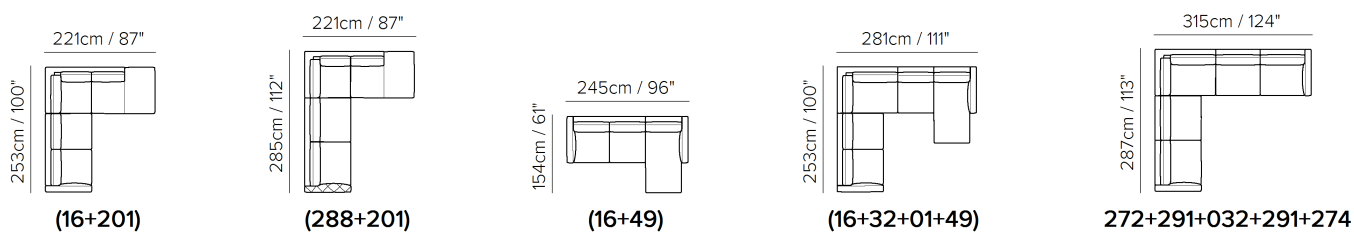

■ Vers. 064

■ Vers. 239

■ Vers. 200+019

**SCHEMATICS**

**COMPOSITION EXAMPLES**

TECHNICAL INFORMATION

	<b>COVERING</b>	Leather <input checked="" type="checkbox"/>	Soft Cover <input checked="" type="checkbox"/>			
	<b>LEGS</b>	Wood <input type="checkbox"/>	Plastic <input type="checkbox"/>	Metal <input checked="" type="checkbox"/>	Upholstered <input type="checkbox"/>	Castors <input type="checkbox"/>
	<b>FILLING</b>	Arms <input type="checkbox"/> Fiber <input checked="" type="checkbox"/> Foam <input type="checkbox"/> Feather/Fiber Mix <input type="checkbox"/> Feather	Seat cushion <input type="checkbox"/> Fiber <input checked="" type="checkbox"/> Foam <input type="checkbox"/> Feather/Fiber Mix <input type="checkbox"/> Feather	Back cushion <input type="checkbox"/> Fiber <input checked="" type="checkbox"/> Foam <input type="checkbox"/> Feather/Fiber Mix <input type="checkbox"/> Feather		
	<b>COMFORT</b>	Standard Comfort <input checked="" type="checkbox"/>	Firm Comfort <input type="checkbox"/>			
	<b>FUNCTION</b>	Bed <input type="checkbox"/>	Electric motion <input type="checkbox"/>	Motion <input type="checkbox"/>	Recliner <input type="checkbox"/>	Sliding <input type="checkbox"/>
	<b>OPTIONS</b>	Nails <input type="checkbox"/>	Contrast Stitching <input type="checkbox"/>	Removable <input type="checkbox"/>		

NOTES

- Second option versions of this model is available with quilted arm.
- LEATHER: Model available only in Top Grain leather
- Tight Seat Cushion (the seat cushions of the models are fixed to the frame)
- Back Cushion Zippered (the back cushion is attached to the frame through a zipper)
- With Leather Side (the sectional pieces come with leather sides)
- Wood Frame
- Without Feet Assembled (the feet will be in a bag inside the package)
- Plastic Wrap (the model will be wrapped in a plastic bag)
- Feet available in metal finishing 79 (Matte Black)
- Feet height 15,5 cm