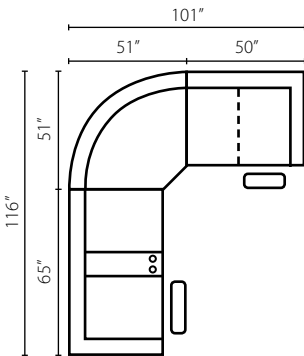

83403-8L/R PWCRL
Console Reclining
Loveseat
W65" D39" H43"

83403-8L/R PWRLS
One Arm
Reclining Loveseat
W50" D39" H43"

83403-8L/R PWRC
One Arm
Reclining Chair
W28" D39" H43"

83403-8 PWRAC
Reclining
Armless Chair
W24" D39" H43"

83404 90SEW
90° Wedge
W72" D42" H43"

83404 CORN
Corner
W37" D37" H43"

Configuration A

83403-8L PWCRL Console Reclining Loveseat
83404 90SEW 90° Wedge
83403-8R PWRLS One Arm Reclining Loveseat

Configuration B