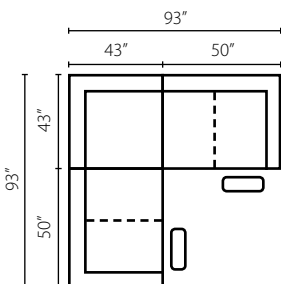

83403-8L/R PWCRL
Console Reclining
Loveseat
W65" D39" H43"

83403-8L/R PWRLS
One Arm
Reclining Loveseat
W50" D39" H43"

83403-8L/R PWRC
One Arm
Reclining Chair
W28" D39" H43"

83403-8 PWRAC
Reclining
Armless Chair
W24" D39" H43"

83404 90SEW
90° Wedge
W72" D42" H43"

83404 CORN
Corner
W37" D37" H43"

Configuration A

83403-8L PWCRL Console Reclining Loveseat
83404 90SEW 90° Wedge
83403-8R PWRLS One Arm Reclining Loveseat

Configuration B

83403-8L PWCRL Console Reclining Loveseat
83404 90SEW 90° Wedge
83403-8 PWRAC Reclining Armless Chair
83403-8R PWRC One Arm Reclining Chair

Configuration C

83403-8L PWCRL Console Reclining Loveseat
83404 90SEW 90° Wedge
83403-8R PWCRL Console Reclining Loveseat