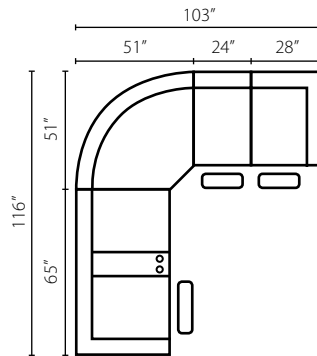

83403-8L/R PWCRL
Console Reclining
Loveseat
W65" D39" H43"

83403-8L/R PWRLS
One Arm
Reclining Loveseat
W50" D39" H43"

83403-8L/R PWRC
One Arm
Reclining Chair
W28" D39" H43"

83403-8 PWRAC
Reclining
Armless Chair
W24" D39" H43"

83404 90SEW
90° Wedge
W72" D42" H43"

83404 CORN
Corner
W37" D37" H43"

Configuration A

83403-8L PWCRL Console Reclining Loveseat
83404 90SEW 90° Wedge
83403-8R PWRLS One Arm Reclining Loveseat

Configuration B

83403-8L PWCRL Console Reclining Loveseat
83404 90SEW 90° Wedge
83403-8 PWRAC Reclining Armless Chair
83403-8R PWRC One Arm Reclining Chair

Configuration C

83403-8L PWCRL Console Reclining Loveseat
83404 90SEW 90° Wedge
83403-8R PWCRL Console Reclining Loveseat