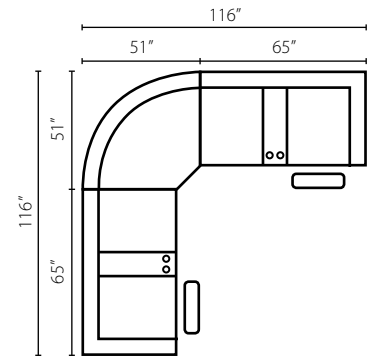

83403-8L/R PWCRL
Console Reclining
Loveseat
W65" D39" H43"

83403-8L/R PWRLS
One Arm
Reclining Loveseat
W50" D39" H43"

83403-8L/R PWRC
One Arm
Reclining Chair
W28" D39" H43"

83403-8 PWRAC
Reclining
Armless Chair
W24" D39" H43"

83404 90SEW
90° Wedge
W72" D42" H43"

83404 CORN
Corner
W37" D37" H43"

Configuration A

83403-8L PWCRL Console Reclining Loveseat
83404 90SEW 90° Wedge
83403-8R PWRLS One Arm Reclining Loveseat

Configuration B

83403-8L PWCRL Console Reclining Loveseat
83404 90SEW 90° Wedge
83403-8 PWRAC Reclining Armless Chair
83403-8R PWRC One Arm Reclining Chair

Configuration C

83403-8L PWCRL Console Reclining Loveseat
83404 90SEW 90° Wedge
83403-8R PWCRL Console Reclining Loveseat